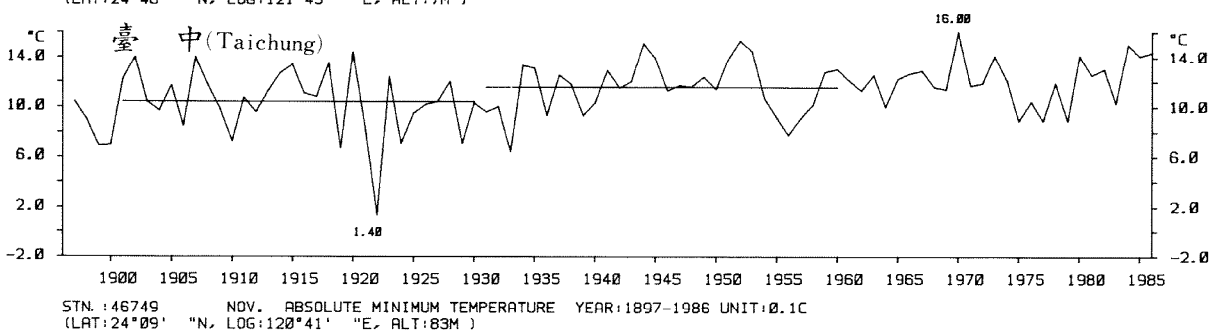

STN.:46744 SEP. ABSOLUTE MINIMUM TEMPERATURE YEAR:1931-1986 UNIT:0.1C
 (LAT:22°35' "N, LOG:120°18' "E, ALT:2M)

STN.:46754 DEC. ABSOLUTE MINIMUM TEMPERATURE YEAR:1940-1986 UNIT:0.1C
(LAT:22°21' "N, LOG:120°54' "E, ALT:7M)