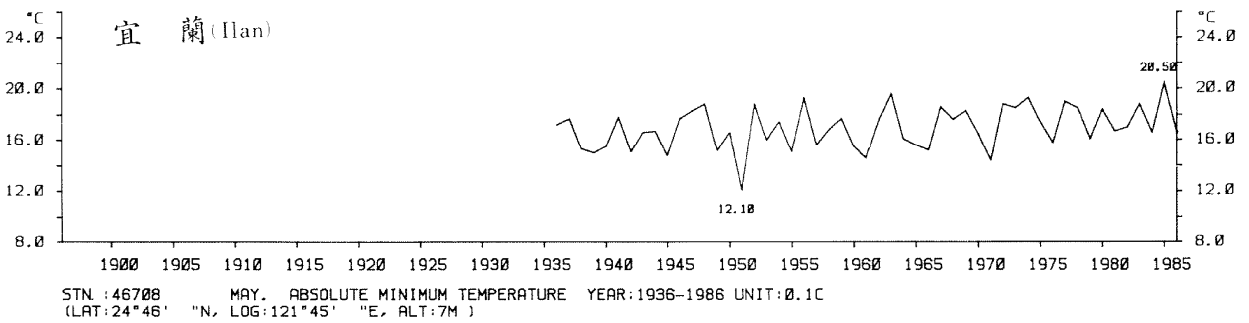

三、月(年)絕對最低溫度歷年變化

3.Long Period Variation of Absolute Min. Temperature, Monthly and Annual

STN.: 46699 JUL. ABSOLUTE MINIMUM TEMPERATURE YEAR: 1911-1986 UNIT: 0.1C
 (LAT: 23°50' "N, LOG: 121°37' "E, ALT: 17M)