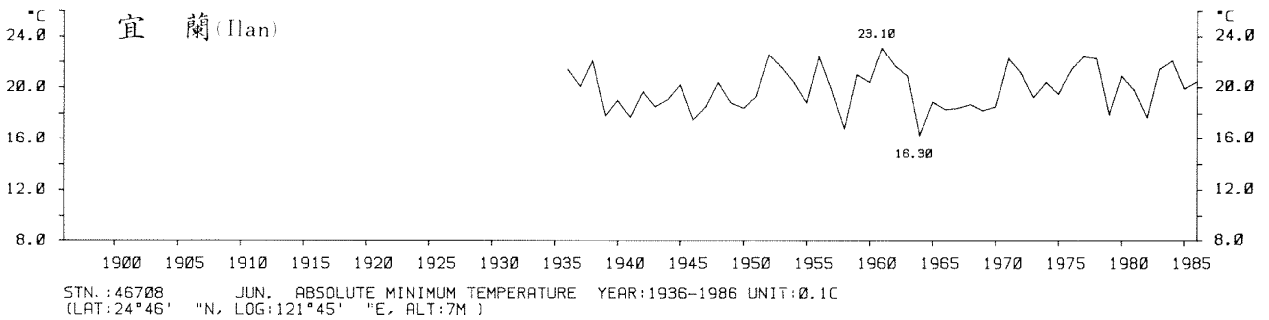

三、月(年)絕對最低溫度歷年變化

3.Long Period Variation of Absolute Min. Temperature, Monthly and Annual

STN.: 46699 JUL. ABSOLUTE MINIMUM TEMPERATURE YEAR: 1911-1986 UNIT: 0.1C
 (LAT: 23°50' "N, LOG: 121°37' "E, ALT: 17M)