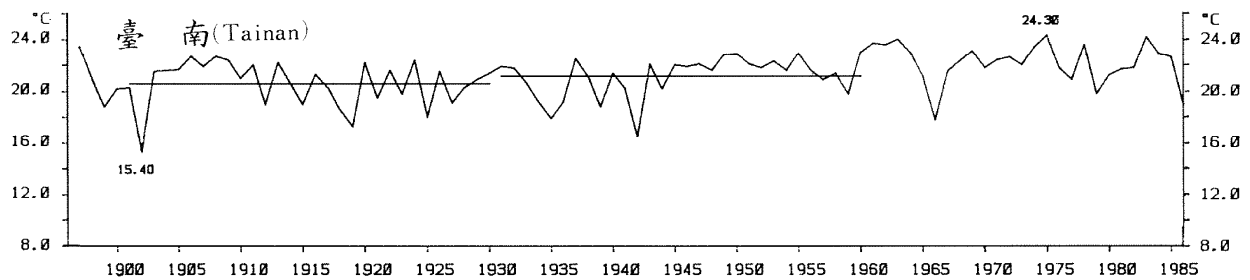

STN.:46741 SEP. ABSOLUTE MINIMUM TEMPERATURE YEAR:1897-1986 UNIT:0.1C
(LAT:23°00' "N, LOG:120°13' "E, ALT:12M)