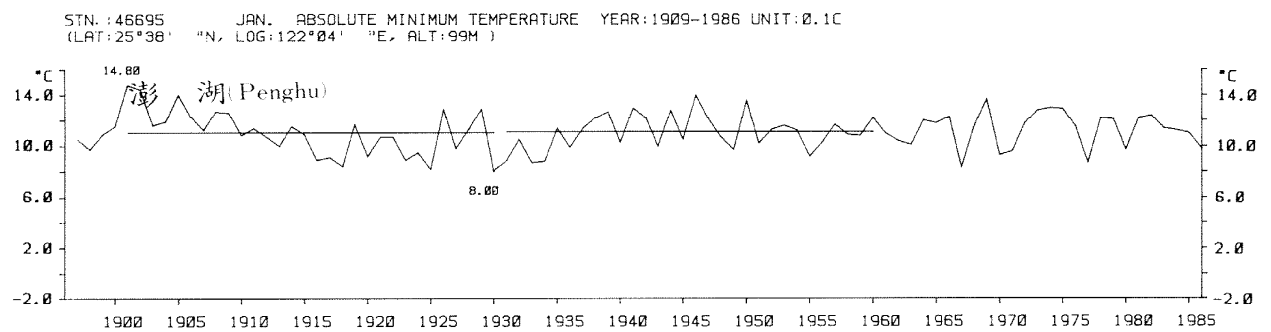

三、月(年)絕對最低溫度歷年變化

3.Long Period Variation of Absolute Min. Temperature, Monthly and Annual

STN.: 46699 JUL. ABSOLUTE MINIMUM TEMPERATURE YEAR: 1911-1986 UNIT: 0.1C
 (LAT: 23°50' "N, LOG: 121°37' "E, ALT: 17M)