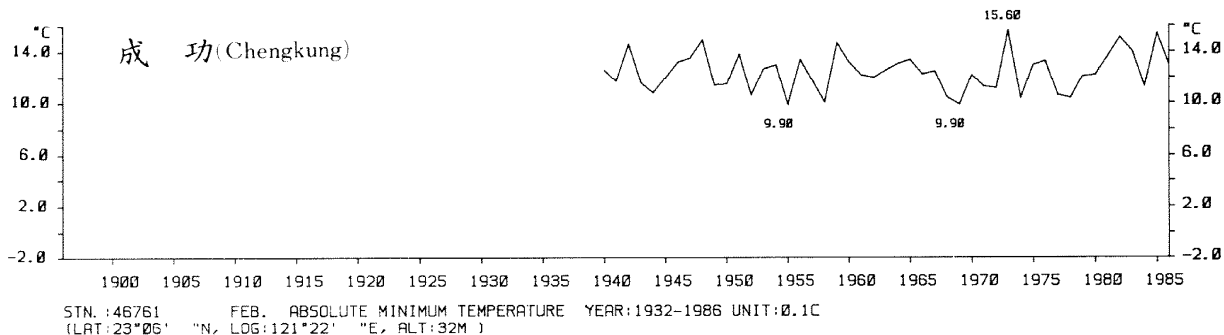

三、月(年)絕對最低溫度歷年變化

3.Long Period Variation of Absolute Min. Temperature, Monthly and Annual

STN.: 46699 JUL. ABSOLUTE MINIMUM TEMPERATURE YEAR: 1911-1986 UNIT: 0.1C
 (LAT: 23°50' "N, LOG: 121°37' "E, ALT: 17M)