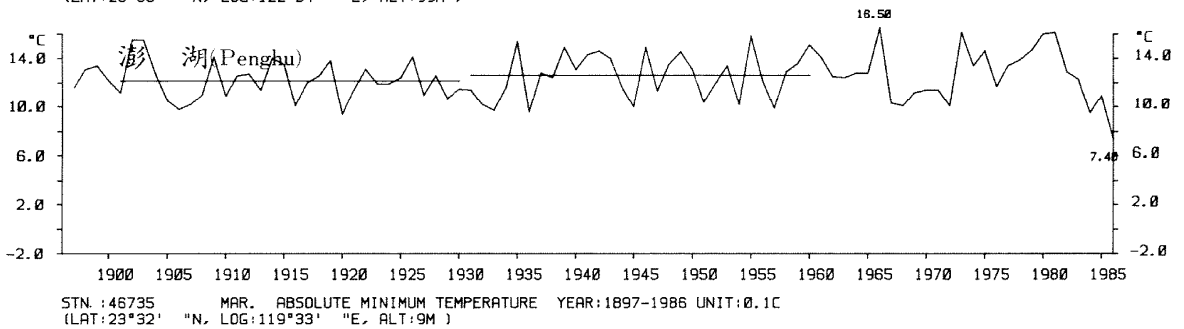

三、月(年)絕對最低溫度歷年變化

3.Long Period Variation of Absolute Min. Temperature, Monthly and Annual

STN.: 46699 JUL. ABSOLUTE MINIMUM TEMPERATURE YEAR: 1911-1986 UNIT: 0.1C
 (LAT: 23°50' "N, LOG: 121°37' "E, ALT: 17M)