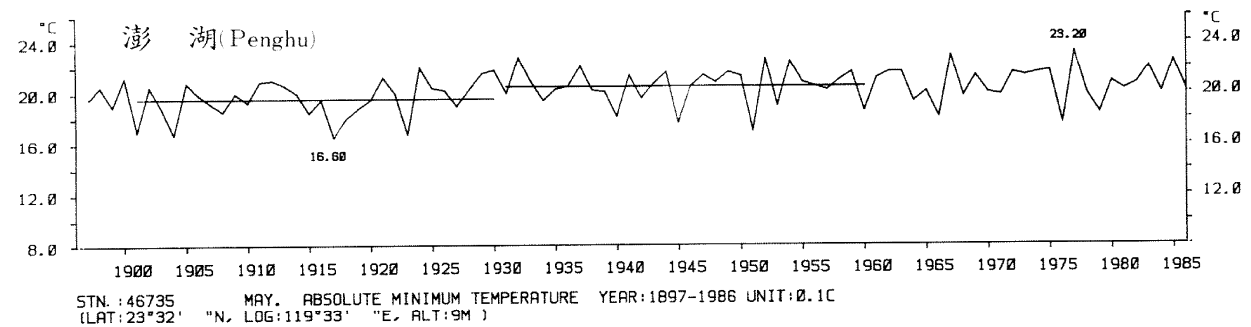

三、月(年)絕對最低溫度歷年變化

3.Long Period Variation of Absolute Min. Temperature, Monthly and Annual

STN.: 46699 JUL. ABSOLUTE MINIMUM TEMPERATURE YEAR: 1911-1986 UNIT: 0.1C
 (LAT: 23°50' "N, LOG: 121°37' "E, ALT: 17M)