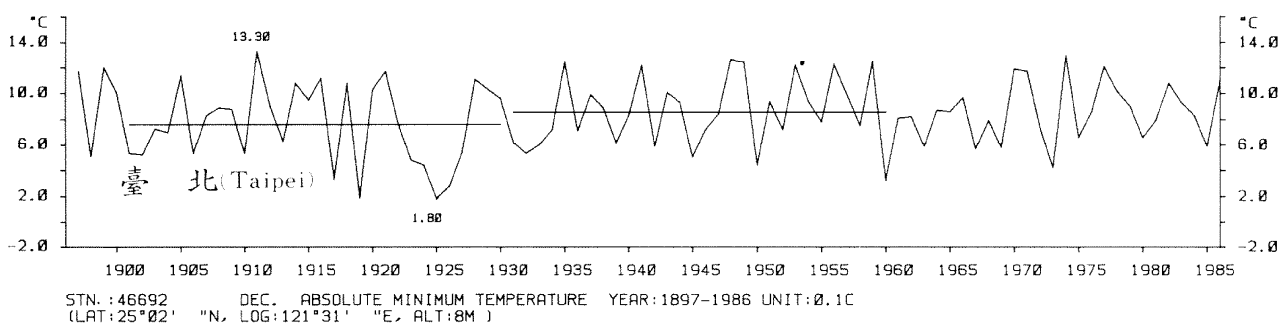

STN.:46744 SEP. ABSOLUTE MINIMUM TEMPERATURE YEAR:1931-1986 UNIT:0.1C
 (LAT:22°35' "N, LOG:120°18' "E, ALT:2M)

STN.:46754 DEC. ABSOLUTE MINIMUM TEMPERATURE YEAR:1940-1986 UNIT:0.1C
(LAT:22°21' "N, LOG:120°54' "E, ALT:7M)