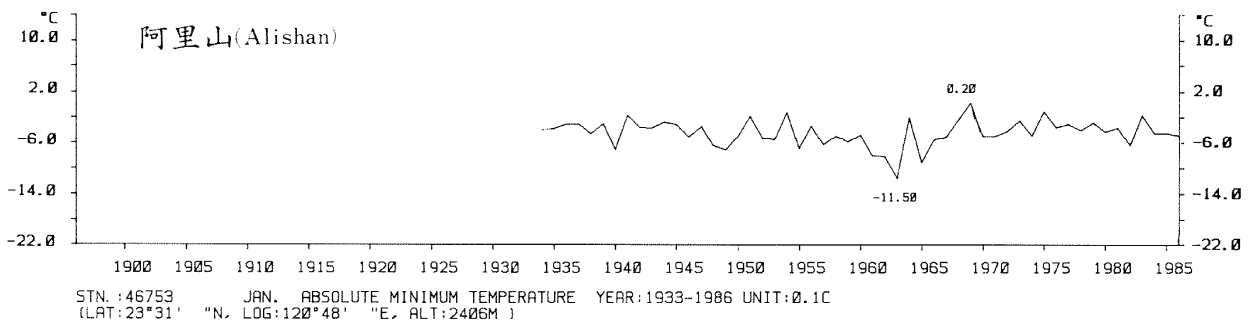

三、月(年)絕對最低溫度歷年變化

3.Long Period Variation of Absolute Min. Temperature, Monthly and Annual

STN.: 46699 JUL. ABSOLUTE MINIMUM TEMPERATURE YEAR: 1911-1986 UNIT: 0.1C
 (LAT: 23°50' "N, LOG: 121°37' "E, ALT: 17M)