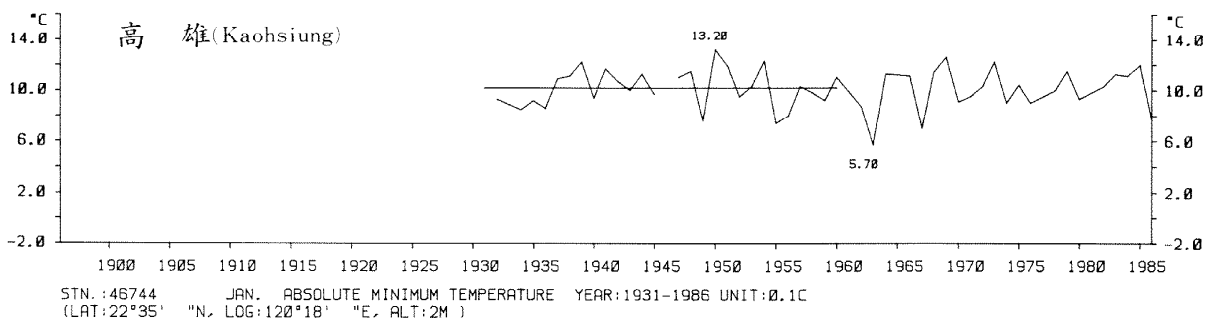

三、月(年)絕對最低溫度歷年變化

3.Long Period Variation of Absolute Min. Temperature, Monthly and Annual

STN.: 46699 JUL. ABSOLUTE MINIMUM TEMPERATURE YEAR: 1911-1986 UNIT: 0.1C
 (LAT: 23°50' "N, LOG: 121°37' "E, ALT: 17M)