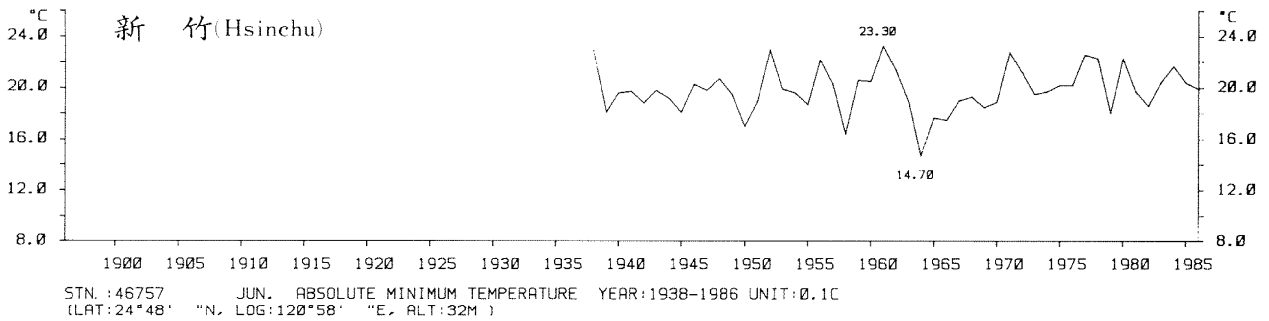

三、月(年)絕對最低溫度歷年變化

3.Long Period Variation of Absolute Min. Temperature, Monthly and Annual

STN.: 46699 JUL. ABSOLUTE MINIMUM TEMPERATURE YEAR: 1911-1986 UNIT: 0.1C
 (LAT: 23°50' "N, LOG: 121°37' "E, ALT: 17M)