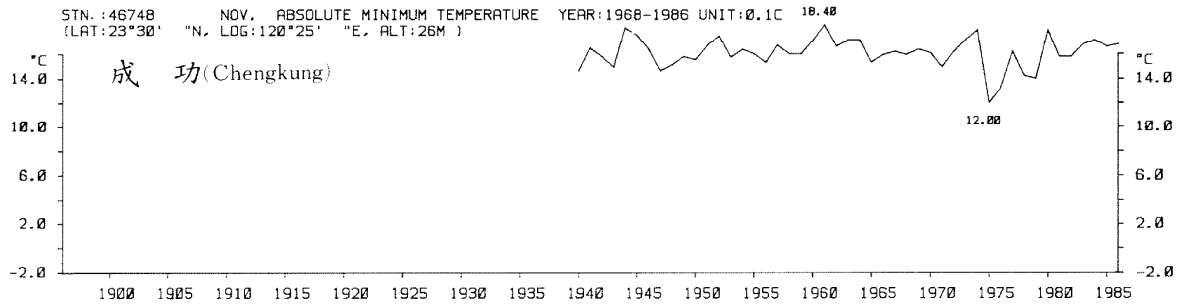

STN.:46744 SEP. ABSOLUTE MINIMUM TEMPERATURE YEAR:1931-1986 UNIT:0.1C
 (LAT:22°35' "N, LOG:120°18' "E, ALT:2M)

STN.:46754 DEC. ABSOLUTE MINIMUM TEMPERATURE YEAR:1940-1986 UNIT:0.1C
(LAT:22°21' "N, LOG:120°54' "E, ALT:7M)