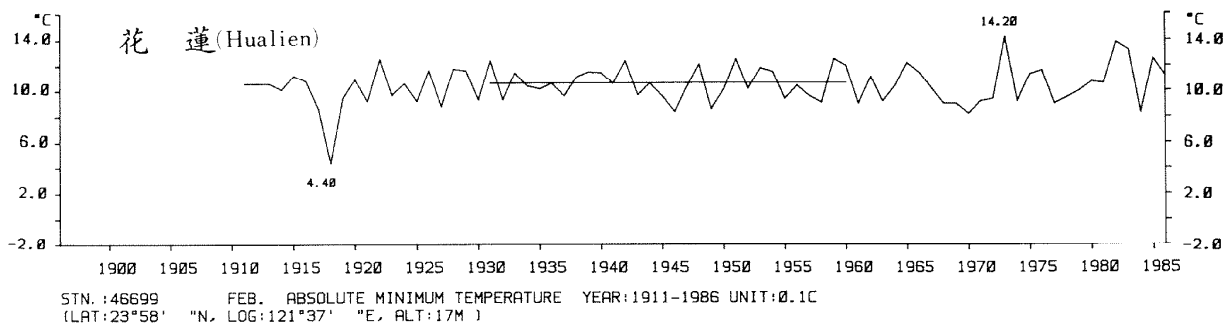

三、月(年)絕對最低溫度歷年變化

3.Long Period Variation of Absolute Min. Temperature, Monthly and Annual

STN.: 46699 JUL. ABSOLUTE MINIMUM TEMPERATURE YEAR: 1911-1986 UNIT: 0.1C
 (LAT: 23°50' "N, LOG: 121°37' "E, ALT: 17M)