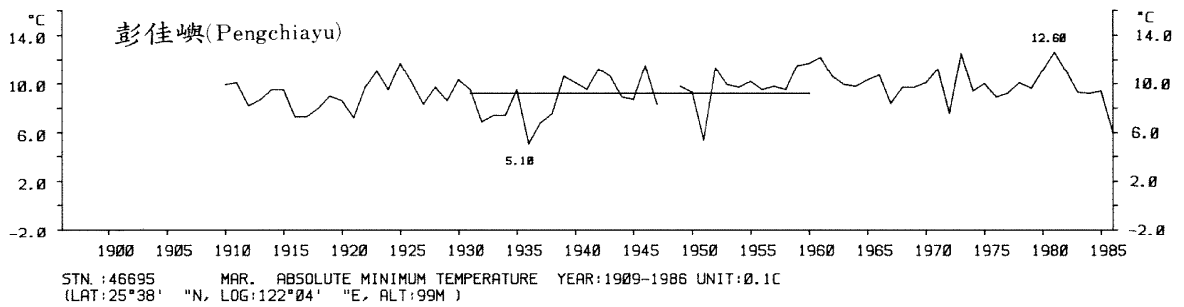

三、月(年)絕對最低溫度歷年變化

3.Long Period Variation of Absolute Min. Temperature, Monthly and Annual

STN.: 46699 JUL. ABSOLUTE MINIMUM TEMPERATURE YEAR: 1911-1986 UNIT: 0.1C
 (LAT: 23°50' "N, LOG: 121°37' "E, ALT: 17M)