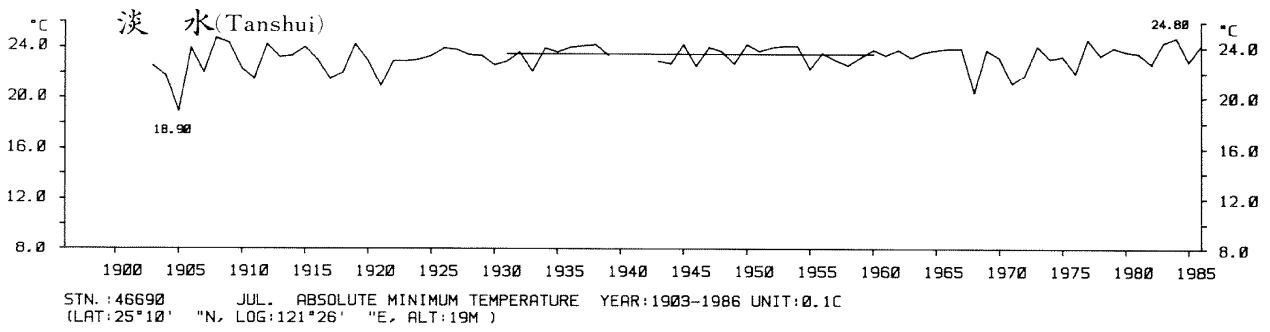

三、月(年)絕對最低溫度歷年變化

3.Long Period Variation of Absolute Min. Temperature, Monthly and Annual

STN.: 46699 JUL. ABSOLUTE MINIMUM TEMPERATURE YEAR: 1911-1986 UNIT: 0.1C
 (LAT: 23°50' "N, LOG: 121°37' "E, ALT: 17M)