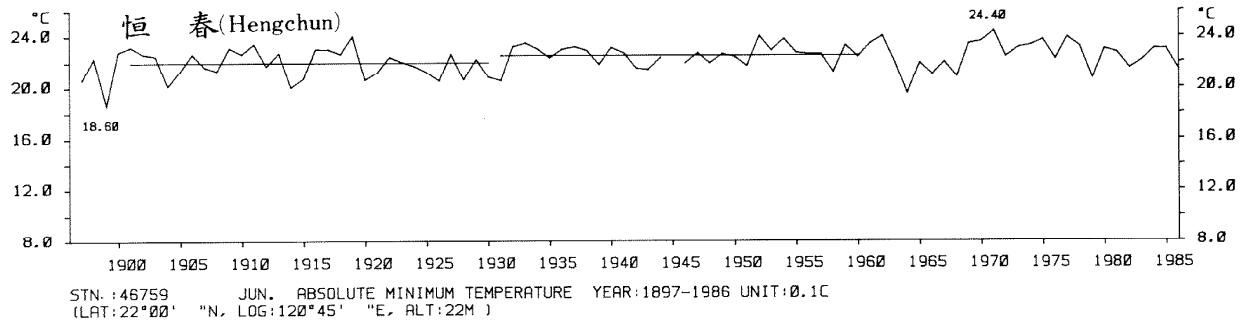

三、月(年)絕對最低溫度歷年變化

3.Long Period Variation of Absolute Min. Temperature, Monthly and Annual

STN.: 46699 JUL. ABSOLUTE MINIMUM TEMPERATURE YEAR: 1911-1986 UNIT: 0.1C
 (LAT: 23°50' "N, LOG: 121°37' "E, ALT: 17M)