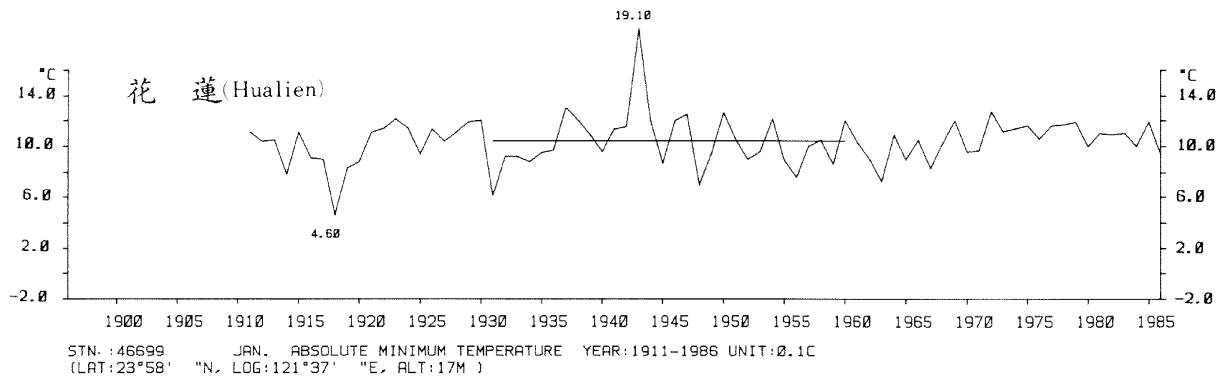

三、月(年)絕對最低溫度歷年變化

3.Long Period Variation of Absolute Min. Temperature, Monthly and Annual

STN.: 46699 JUL. ABSOLUTE MINIMUM TEMPERATURE YEAR: 1911-1986 UNIT: 0.1C
 (LAT: 23°50' "N, LOG: 121°37' "E, ALT: 17M)