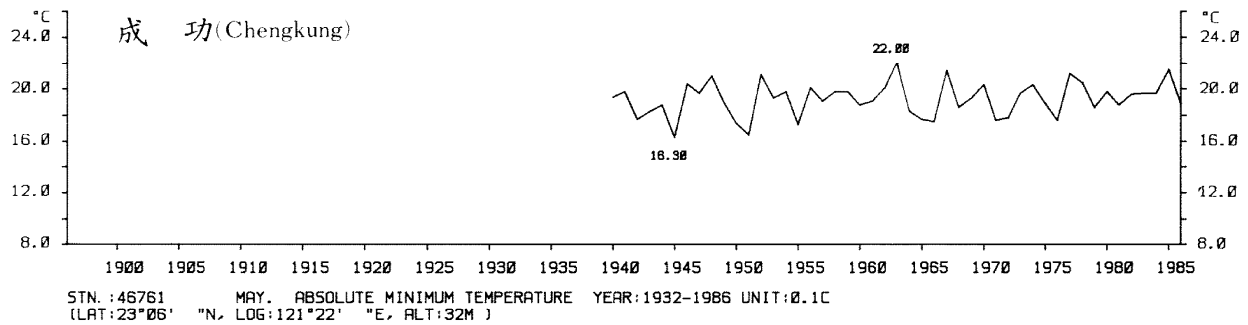

三、月(年)絕對最低溫度歷年變化

3.Long Period Variation of Absolute Min. Temperature, Monthly and Annual

STN.: 46699 JUL. ABSOLUTE MINIMUM TEMPERATURE YEAR: 1911-1986 UNIT: 0.1C
 (LAT: 23°50' "N, LOG: 121°37' "E, ALT: 17M)