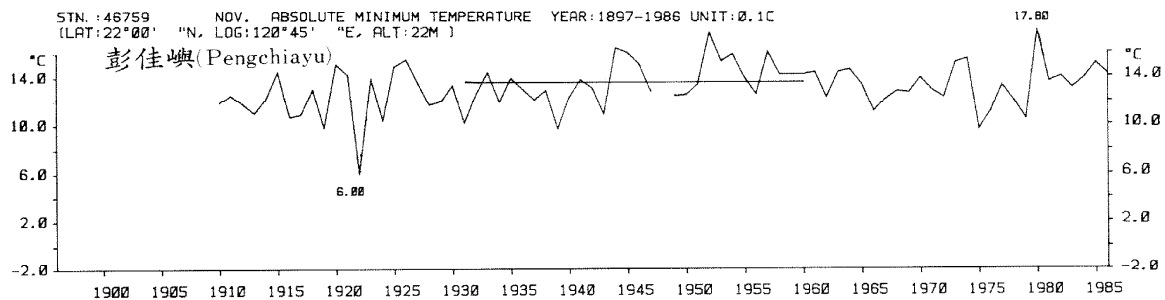

STN.:46744 SEP. ABSOLUTE MINIMUM TEMPERATURE YEAR:1931-1986 UNIT:0.1C
 (LAT:22°35' "N, LOG:120°18' "E, ALT:2M)

STN.:46754 DEC. ABSOLUTE MINIMUM TEMPERATURE YEAR:1940-1986 UNIT:0.1C
(LAT:22°21' "N, LOG:120°54' "E, ALT:7M)