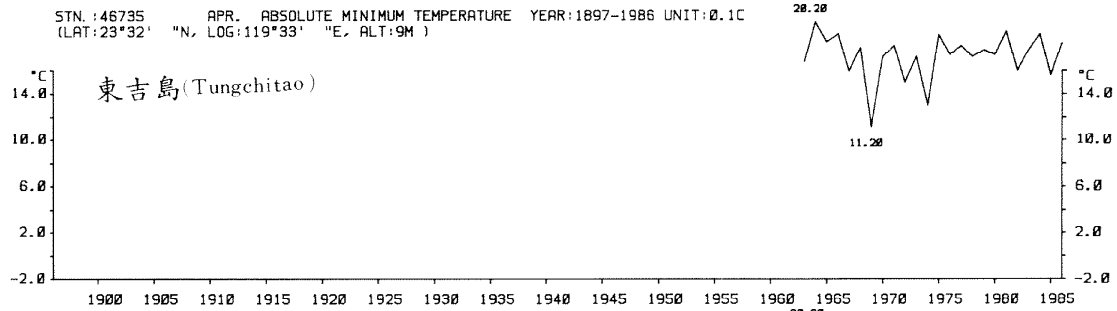

三、月(年)絕對最低溫度歷年變化

3.Long Period Variation of Absolute Min. Temperature, Monthly and Annual

STN.: 46699 JUL. ABSOLUTE MINIMUM TEMPERATURE YEAR: 1911-1986 UNIT: 0.1C
 (LAT: 23°50' "N, LOG: 121°37' "E, ALT: 17M)