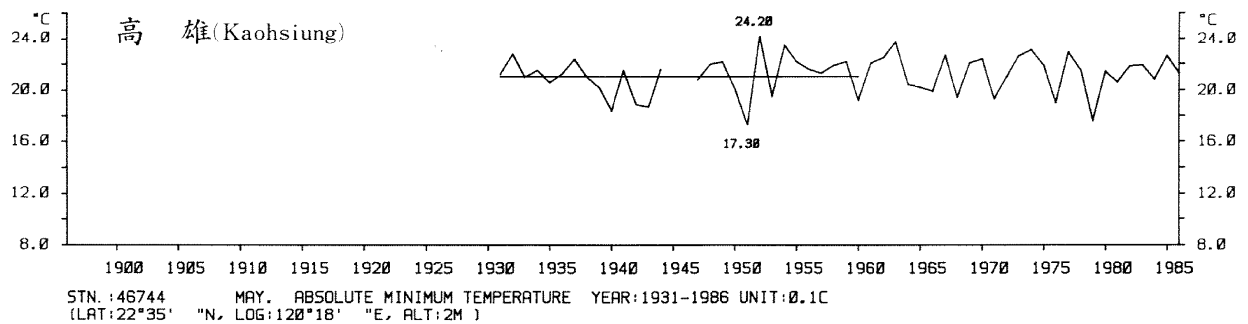

三、月(年)絕對最低溫度歷年變化

3.Long Period Variation of Absolute Min. Temperature, Monthly and Annual

STN.: 46699 JUL. ABSOLUTE MINIMUM TEMPERATURE YEAR: 1911-1986 UNIT: 0.1C
 (LAT: 23°50' "N, LOG: 121°37' "E, ALT: 17M)