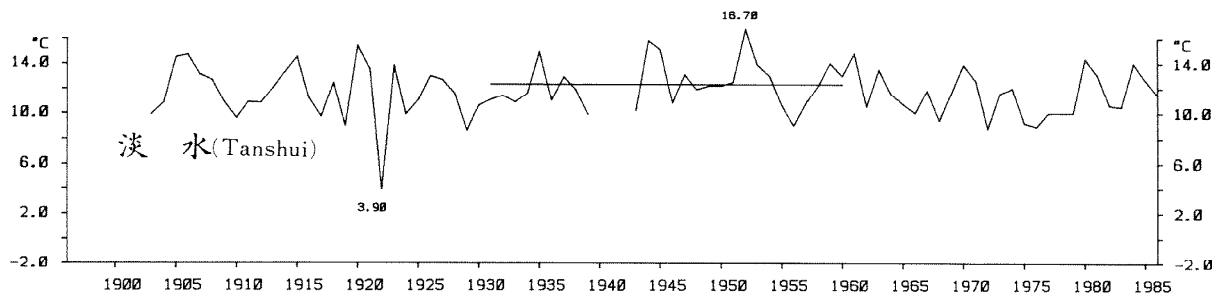

STN.:46744 SEP. ABSOLUTE MINIMUM TEMPERATURE YEAR:1931-1986 UNIT:0.1C
 (LAT:22°35' "N, LOG:120°18' "E, ALT:2M)

STN.:46754 DEC. ABSOLUTE MINIMUM TEMPERATURE YEAR:1940-1986 UNIT:0.1C
(LAT:22°21' "N, LOG:120°54' "E, ALT:7M)