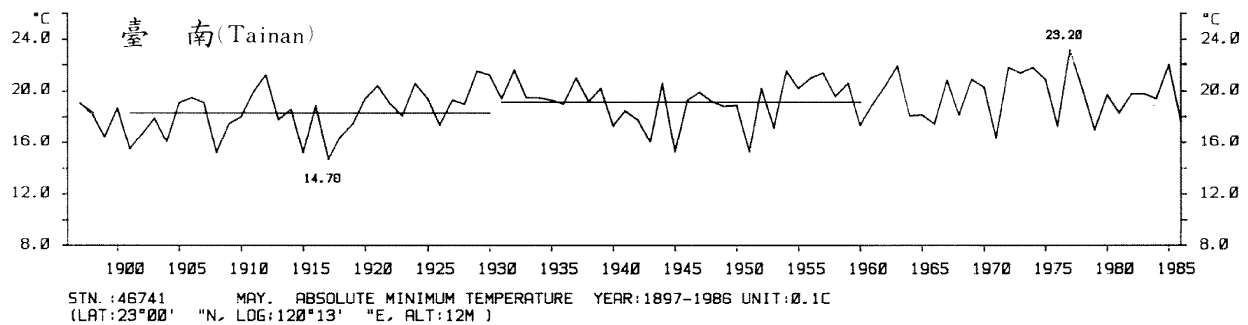

三、月(年)絕對最低溫度歷年變化

3.Long Period Variation of Absolute Min. Temperature, Monthly and Annual

STN.: 46699 JUL. ABSOLUTE MINIMUM TEMPERATURE YEAR: 1911-1986 UNIT: 0.1C
 (LAT: 23°50' "N, LOG: 121°37' "E, ALT: 17M)