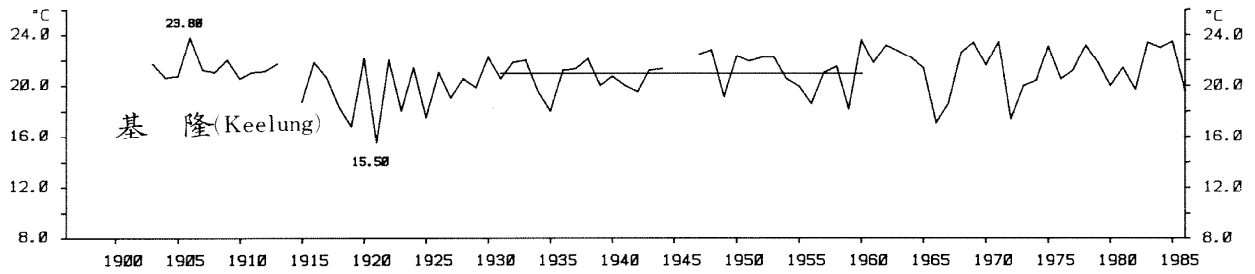

STN.: 46744 JUL. ABSOLUTE MINIMUM TEMPERATURE YEAR: 1931-1986 UNIT: 0.1C
 (LAT: 22°35' "N, LOG: 120°18' "E, ALT: 2M)

STN.:46699 SEP. ABSOLUTE MINIMUM TEMPERATURE YEAR:1911-1986 UNIT:0.1C
 (LAT:23°58' "N, LOG:121°37' "E, ALT:17M)