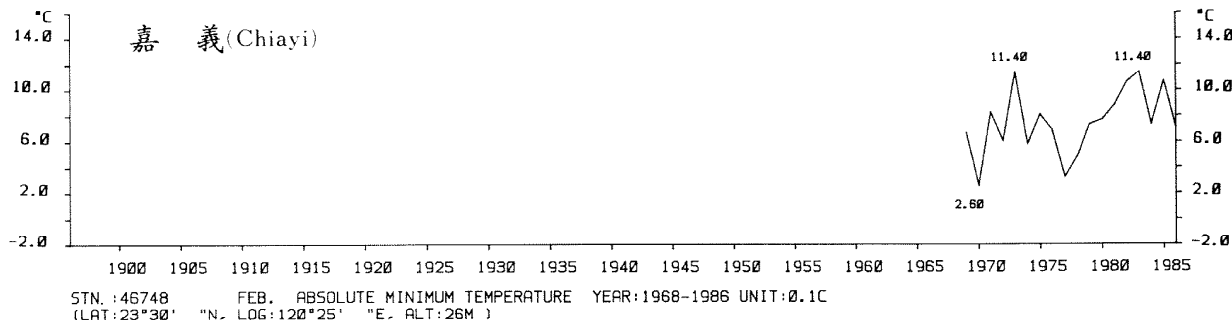

三、月(年)絕對最低溫度歷年變化

3.Long Period Variation of Absolute Min. Temperature, Monthly and Annual

STN.: 46699 JUL. ABSOLUTE MINIMUM TEMPERATURE YEAR: 1911-1986 UNIT: 0.1C
 (LAT: 23°50' "N, LOG: 121°37' "E, ALT: 17M)

STN.: 46741 JUL. ABSOLUTE MINIMUM TEMPERATURE YEAR: 1897-1986 UNIT: 0.1C
 (LAT: 23°00' "N, LOG: 120°13' "E, ALT: 12M)

STN.: 46766 JUL. ABSOLUTE MINIMUM TEMPERATURE YEAR: 1901-1986 UNIT: 0.1C
 (LAT: 22°45' "N, LOG: 121°09' "E, ALT: 8M)