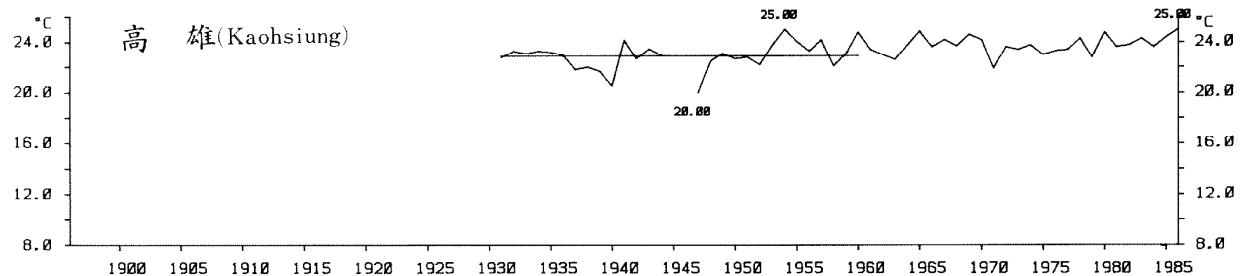

STN.: 46744 JUL. ABSOLUTE MINIMUM TEMPERATURE YEAR: 1931-1986 UNIT: 0.1C
(LAT: 22°35' "N, LOG: 120°18' "E, ALT: 2M)