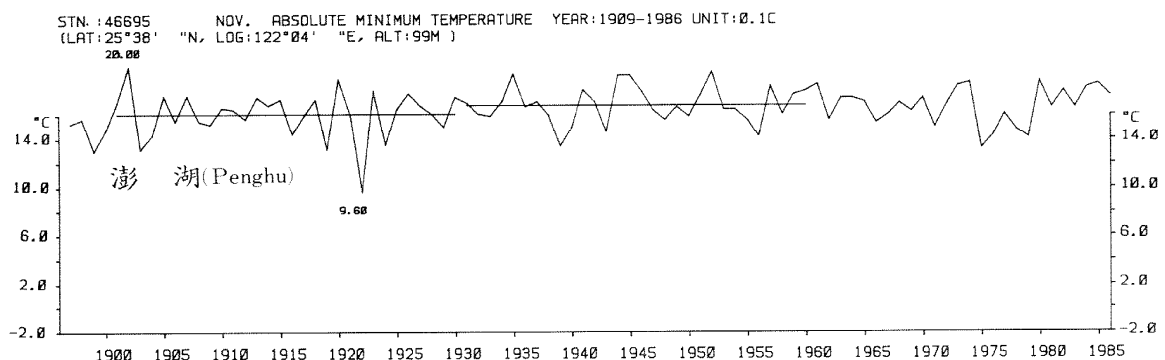

STN.:46744 SEP. ABSOLUTE MINIMUM TEMPERATURE YEAR:1931-1986 UNIT:0.1C
 (LAT:22°35' "N, LOG:120°18' "E, ALT:2M)

STN.:46754 DEC. ABSOLUTE MINIMUM TEMPERATURE YEAR:1940-1986 UNIT:0.1C
(LAT:22°21' "N, LOG:120°54' "E, ALT:7M)