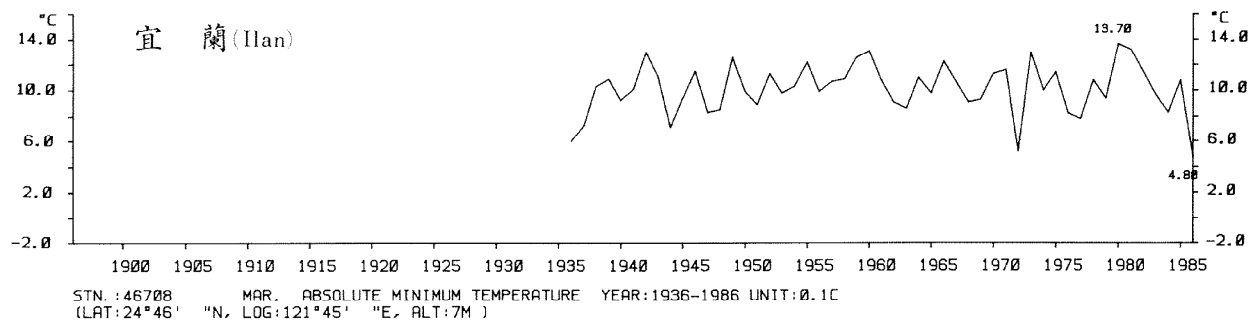

三、月(年)絕對最低溫度歷年變化

3.Long Period Variation of Absolute Min. Temperature, Monthly and Annual

STN.: 46699 JUL. ABSOLUTE MINIMUM TEMPERATURE YEAR: 1911-1986 UNIT: 0.1C
 (LAT: 23°50' "N, LOG: 121°37' "E, ALT: 17M)