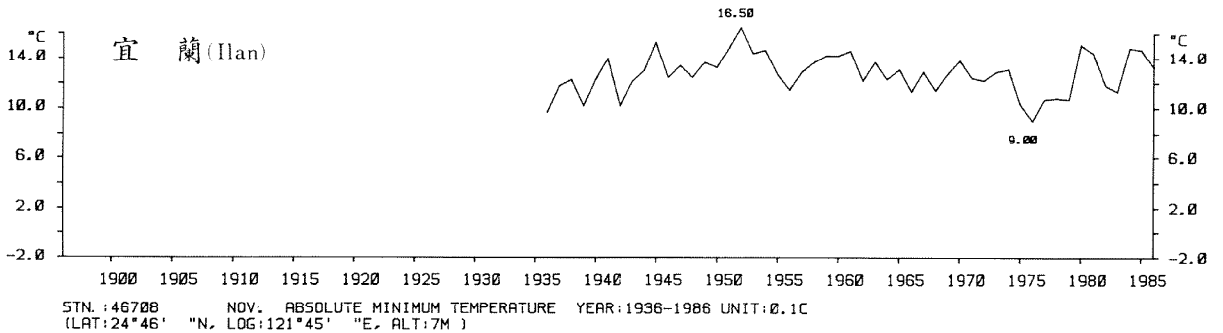

STN.:46744 SEP. ABSOLUTE MINIMUM TEMPERATURE YEAR:1931-1986 UNIT:0.1C
 (LAT:22°35' "N, LOG:120°18' "E, ALT:2M)

STN.:46754 DEC. ABSOLUTE MINIMUM TEMPERATURE YEAR:1940-1986 UNIT:0.1C
(LAT:22°21' "N, LOG:120°54' "E, ALT:7M)