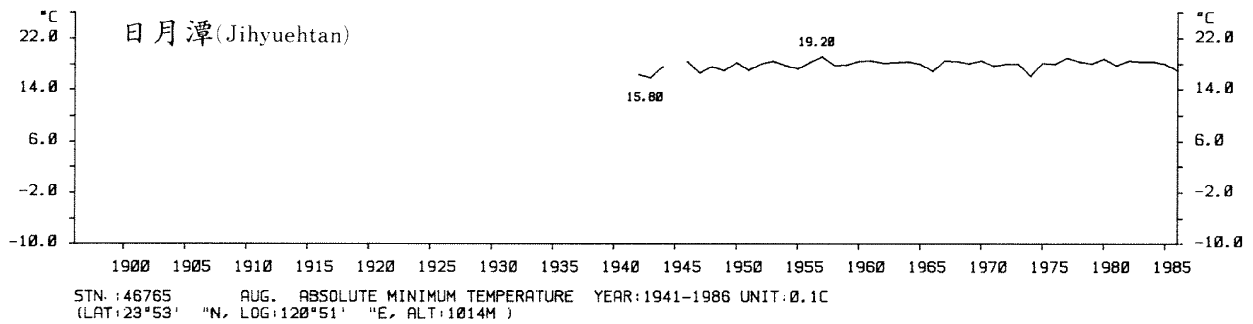

STN.: 46744 JUL. ABSOLUTE MINIMUM TEMPERATURE YEAR: 1931-1986 UNIT: 0.1C
 (LAT: 22°35' "N, LOG: 120°18' "E, ALT: 2M)

STN.:46699 SEP. ABSOLUTE MINIMUM TEMPERATURE YEAR:1911-1986 UNIT:0.1C
 (LAT:23°58' "N, LOG:121°37' "E, ALT:17M)