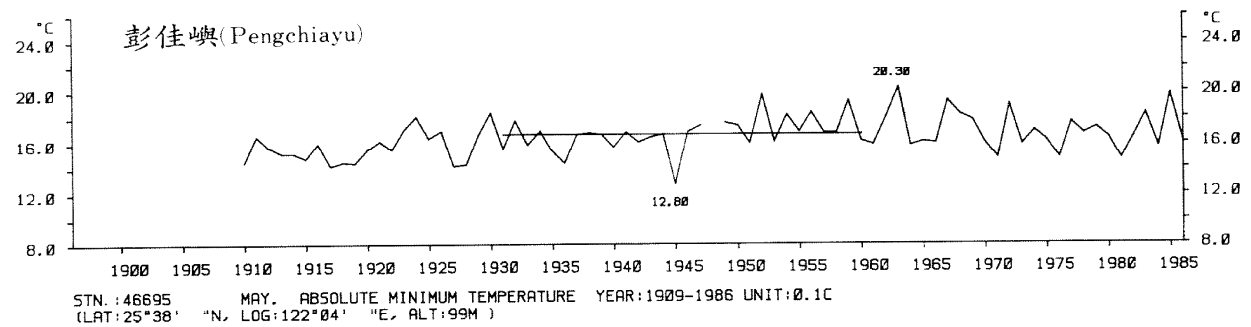

三、月(年)絕對最低溫度歷年變化

3.Long Period Variation of Absolute Min. Temperature, Monthly and Annual

STN.: 46699 JUL. ABSOLUTE MINIMUM TEMPERATURE YEAR: 1911-1986 UNIT: 0.1C
 (LAT: 23°50' "N, LOG: 121°37' "E, ALT: 17M)