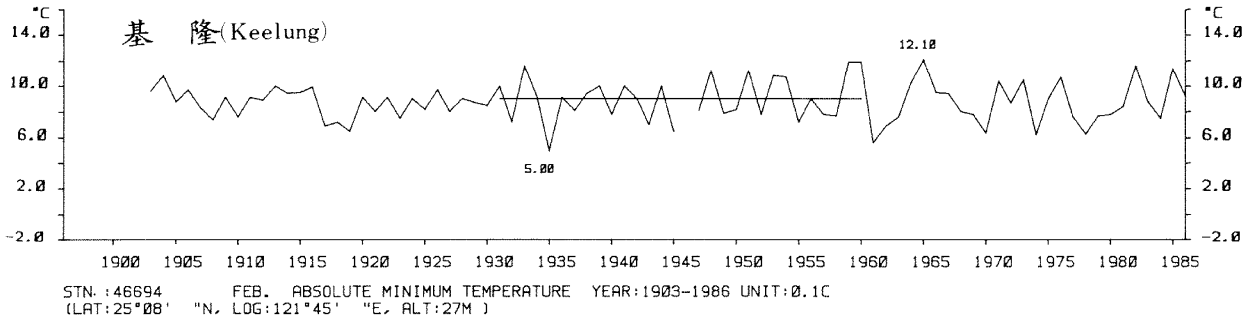

三、月(年)絕對最低溫度歷年變化

3.Long Period Variation of Absolute Min. Temperature, Monthly and Annual

STN.: 46699 JUL. ABSOLUTE MINIMUM TEMPERATURE YEAR: 1911-1986 UNIT: 0.1C
 (LAT: 23°50' "N, LOG: 121°37' "E, ALT: 17M)