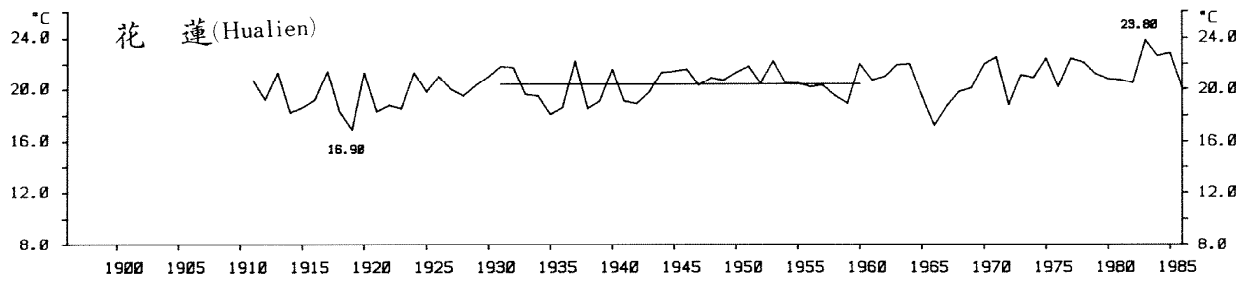

STN.: 46744 JUL. ABSOLUTE MINIMUM TEMPERATURE YEAR: 1931-1986 UNIT: 0.1C
 (LAT: 22°35' "N, LOG: 120°18' "E, ALT: 2M)

STN.:46699 SEP. ABSOLUTE MINIMUM TEMPERATURE YEAR:1911-1986 UNIT:0.1C
 (LAT:23°58' "N, LOG:121°37' "E, ALT:17M)