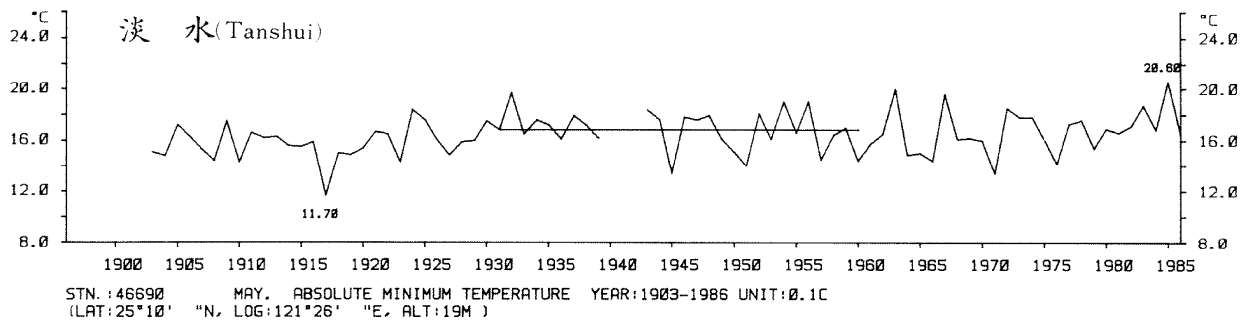

三、月(年)絕對最低溫度歷年變化

3.Long Period Variation of Absolute Min. Temperature, Monthly and Annual

STN.: 46699 JUL. ABSOLUTE MINIMUM TEMPERATURE YEAR: 1911-1986 UNIT: 0.1C
 (LAT: 23°50' "N, LOG: 121°37' "E, ALT: 17M)