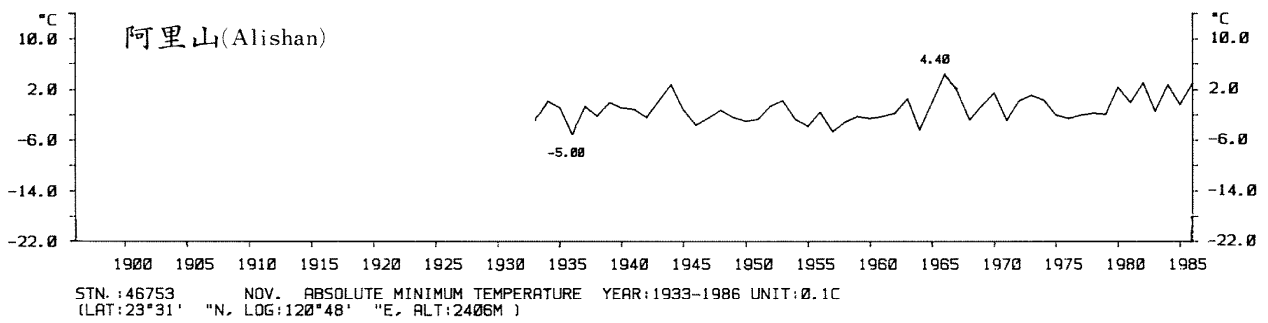

STN.:46744 SEP. ABSOLUTE MINIMUM TEMPERATURE YEAR:1931-1986 UNIT:0.1C
 (LAT:22°35' "N, LOG:120°18' "E, ALT:2M)

STN.:46754 DEC. ABSOLUTE MINIMUM TEMPERATURE YEAR:1940-1986 UNIT:0.1C
(LAT:22°21' "N, LOG:120°54' "E, ALT:7M)