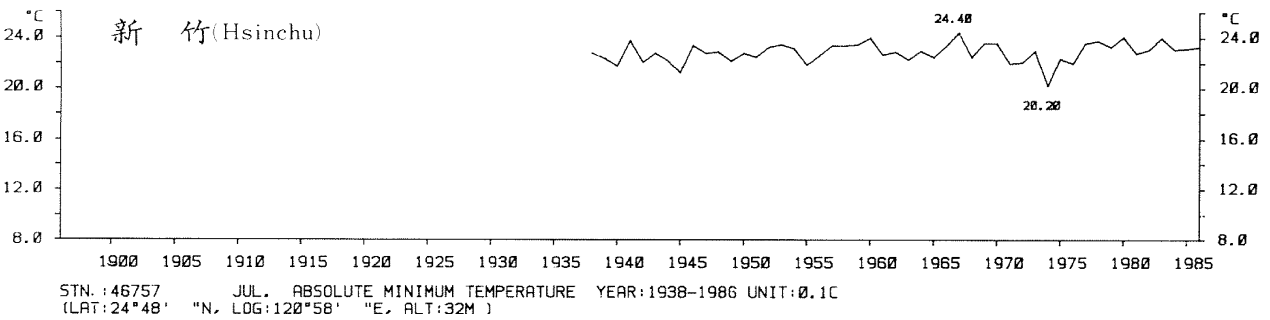

三、月(年)絕對最低溫度歷年變化

3.Long Period Variation of Absolute Min. Temperature, Monthly and Annual

STN.: 46699 JUL. ABSOLUTE MINIMUM TEMPERATURE YEAR: 1911-1986 UNIT: 0.1C
 (LAT: 23°50' "N, LOG: 121°37' "E, ALT: 17M)

STN.: 46741 JUL. ABSOLUTE MINIMUM TEMPERATURE YEAR: 1897-1986 UNIT: 0.1C
 (LAT: 23°00' "N, LOG: 120°13' "E, ALT: 12M)

STN.: 46766 JUL. ABSOLUTE MINIMUM TEMPERATURE YEAR: 1901-1986 UNIT: 0.1C
 (LAT: 22°45' "N, LOG: 121°09' "E, ALT: 8M)