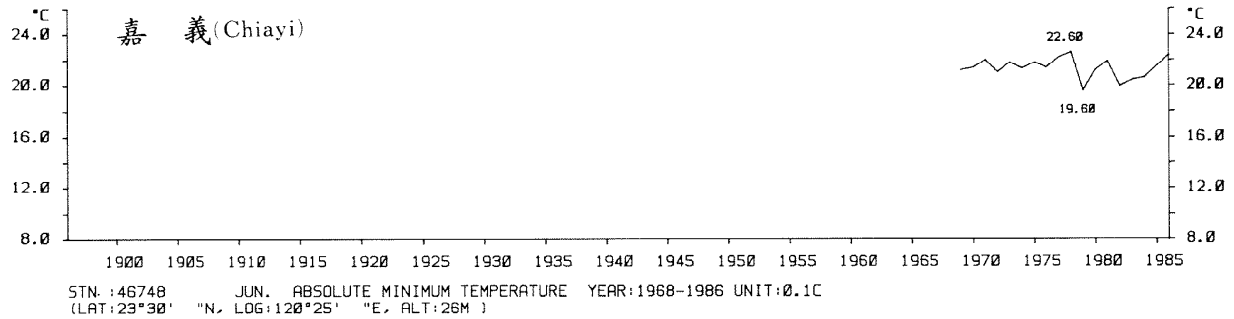

三、月(年)絕對最低溫度歷年變化

3.Long Period Variation of Absolute Min. Temperature, Monthly and Annual

STN.: 46699 JUL. ABSOLUTE MINIMUM TEMPERATURE YEAR: 1911-1986 UNIT: 0.1C
 (LAT: 23°50' "N, LOG: 121°37' "E, ALT: 17M)