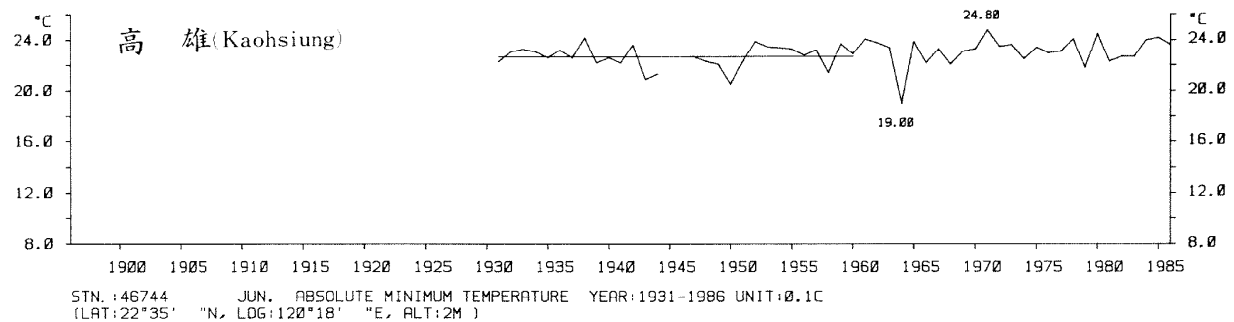

三、月(年)絕對最低溫度歷年變化

3.Long Period Variation of Absolute Min. Temperature, Monthly and Annual

STN.: 46699 JUL. ABSOLUTE MINIMUM TEMPERATURE YEAR: 1911-1986 UNIT: 0.1C
 (LAT: 23°50' "N, LOG: 121°37' "E, ALT: 17M)