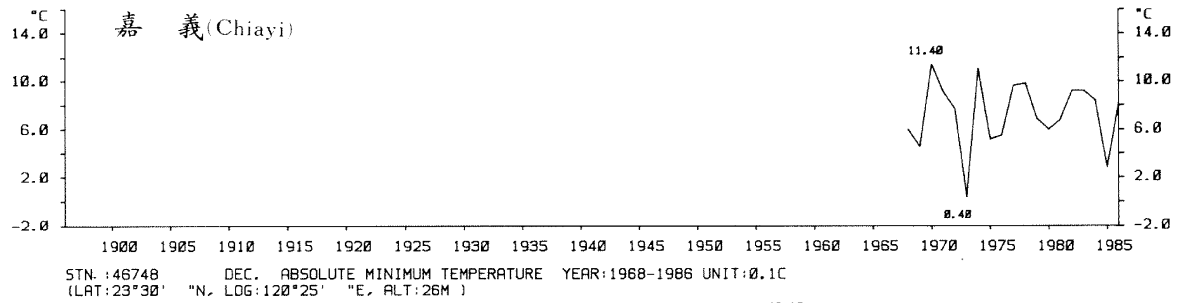

STN.:46744 SEP. ABSOLUTE MINIMUM TEMPERATURE YEAR:1931-1986 UNIT:0.1C
 (LAT:22°35' "N, LOG:120°18' "E, ALT:2M)

STN.:46754 DEC. ABSOLUTE MINIMUM TEMPERATURE YEAR:1940-1986 UNIT:0.1C
(LAT:22°21' "N, LOG:120°54' "E, ALT:7M)