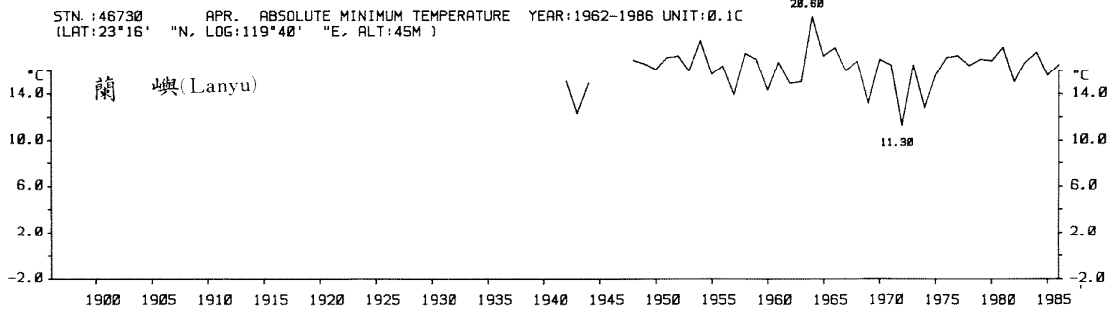

三、月(年)絕對最低溫度歷年變化

3.Long Period Variation of Absolute Min. Temperature, Monthly and Annual

STN.: 46699 JUL. ABSOLUTE MINIMUM TEMPERATURE YEAR: 1911-1986 UNIT: 0.1C
 (LAT: 23°50' "N, LOG: 121°37' "E, ALT: 17M)