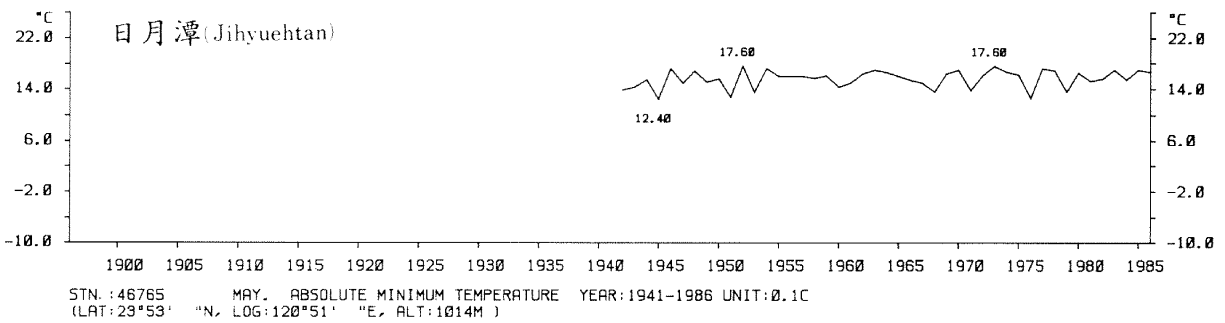

三、月(年)絕對最低溫度歷年變化

3.Long Period Variation of Absolute Min. Temperature, Monthly and Annual

STN.: 46699 JUL. ABSOLUTE MINIMUM TEMPERATURE YEAR: 1911-1986 UNIT: 0.1C
 (LAT: 23°50' "N, LOG: 121°37' "E, ALT: 17M)

STN.: 46741 JUL. ABSOLUTE MINIMUM TEMPERATURE YEAR: 1897-1986 UNIT: 0.1C
 (LAT: 23°00' "N, LOG: 120°13' "E, ALT: 12M)

STN.: 46766 JUL. ABSOLUTE MINIMUM TEMPERATURE YEAR: 1901-1986 UNIT: 0.1C
 (LAT: 22°45' "N, LOG: 121°09' "E, ALT: 8M)