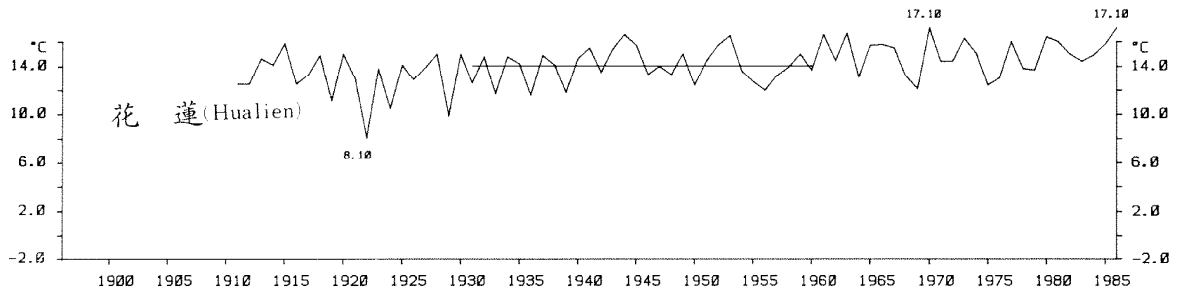

STN.:46744 SEP. ABSOLUTE MINIMUM TEMPERATURE YEAR:1931-1986 UNIT:0.1C
 (LAT:22°35' "N, LOG:120°18' "E, ALT:2M)

STN.:46754 DEC. ABSOLUTE MINIMUM TEMPERATURE YEAR:1940-1986 UNIT:0.1C
(LAT:22°21' "N, LOG:120°54' "E, ALT:7M)