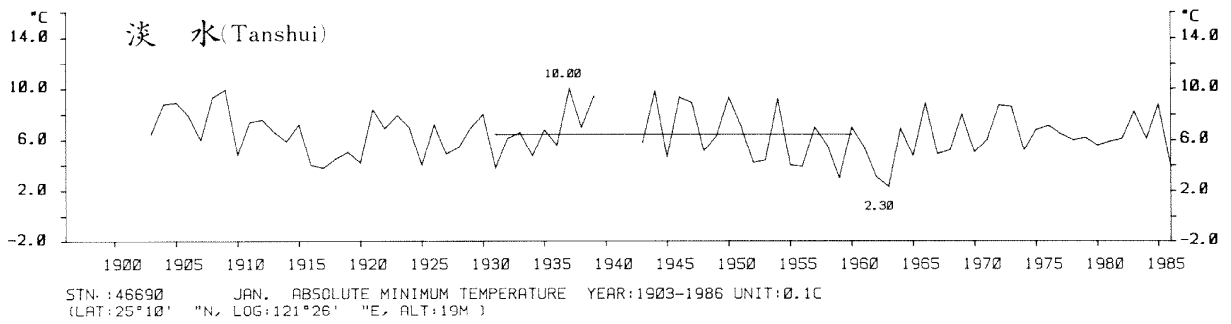

三、月(年)絕對最低溫度歷年變化

3.Long Period Variation of Absolute Min. Temperature, Monthly and Annual

STN.: 46699 JUL. ABSOLUTE MINIMUM TEMPERATURE YEAR: 1911-1986 UNIT: 0.1C
 (LAT: 23°50' "N, LOG: 121°37' "E, ALT: 17M)