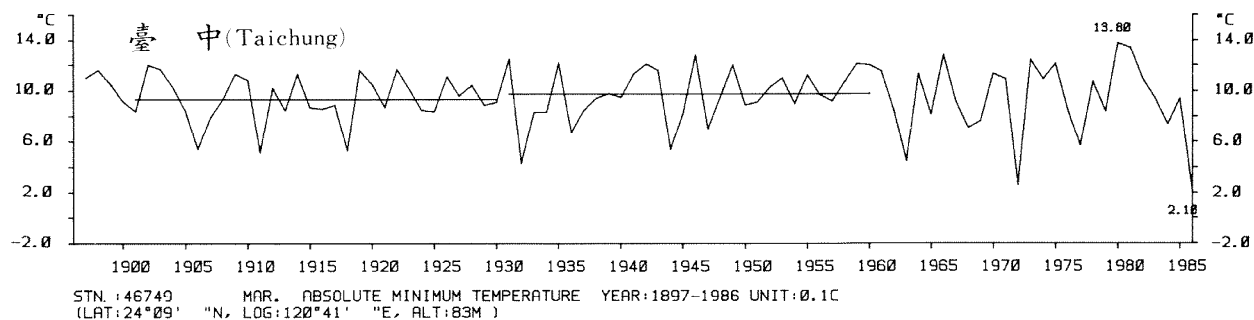

三、月(年)絕對最低溫度歷年變化

3.Long Period Variation of Absolute Min. Temperature, Monthly and Annual

STN.: 46699 JUL. ABSOLUTE MINIMUM TEMPERATURE YEAR: 1911-1986 UNIT: 0.1C
 (LAT: 23°50' "N, LOG: 121°37' "E, ALT: 17M)