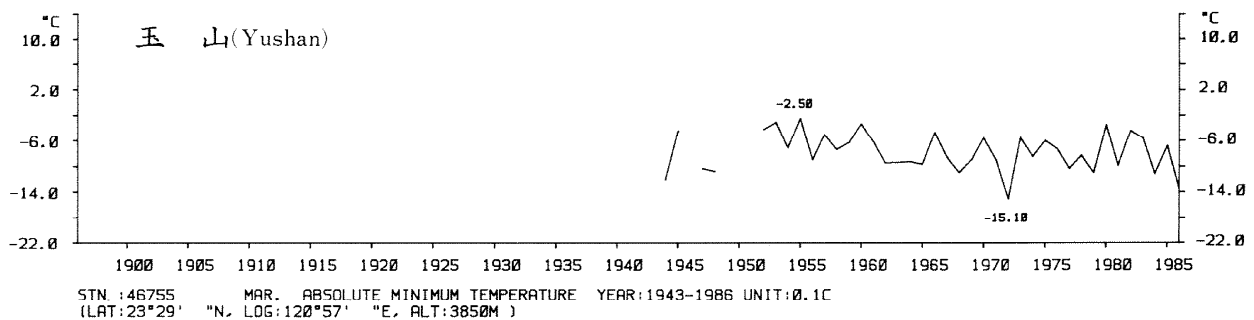

三、月(年)絕對最低溫度歷年變化

3.Long Period Variation of Absolute Min. Temperature, Monthly and Annual

STN.: 46699 JUL. ABSOLUTE MINIMUM TEMPERATURE YEAR: 1911-1986 UNIT: 0.1C
 (LAT: 23°50' "N, LOG: 121°37' "E, ALT: 17M)