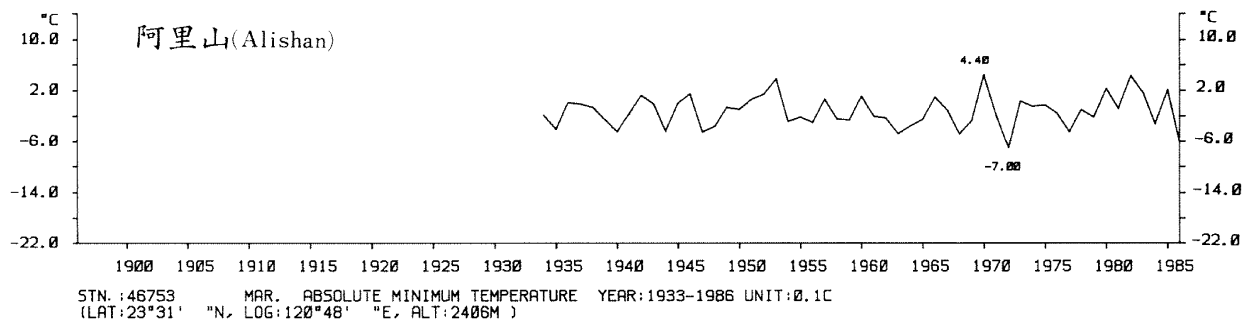

三、月(年)絕對最低溫度歷年變化

3.Long Period Variation of Absolute Min. Temperature, Monthly and Annual

STN.: 46699 JUL. ABSOLUTE MINIMUM TEMPERATURE YEAR: 1911-1986 UNIT: 0.1C
 (LAT: 23°50' "N, LOG: 121°37' "E, ALT: 17M)