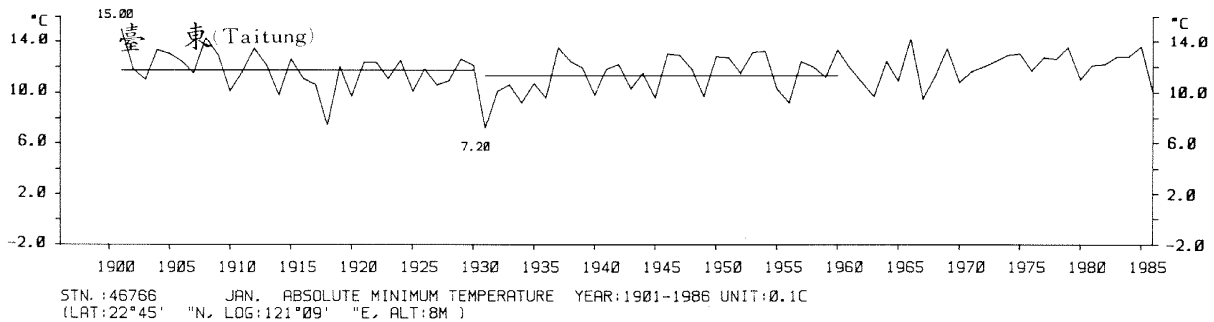

三、月(年)絕對最低溫度歷年變化

3.Long Period Variation of Absolute Min. Temperature, Monthly and Annual

STN.: 46699 JUL. ABSOLUTE MINIMUM TEMPERATURE YEAR: 1911-1986 UNIT: 0.1C
 (LAT: 23°50' "N, LOG: 121°37' "E, ALT: 17M)