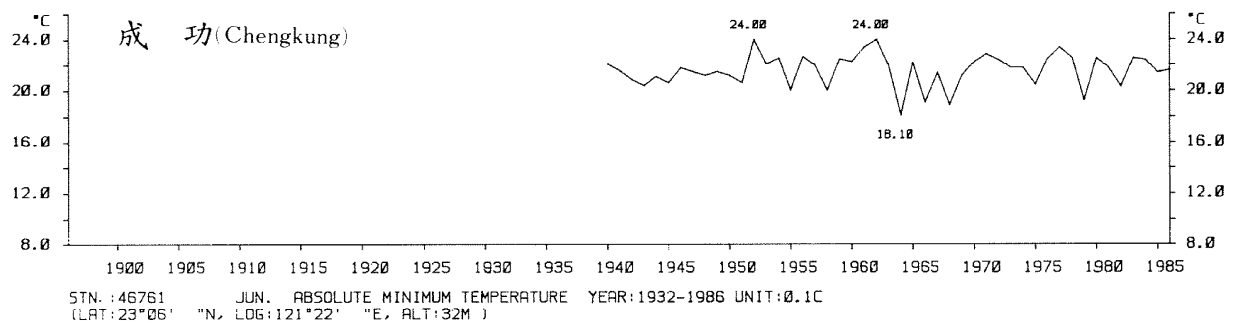

三、月(年)絕對最低溫度歷年變化

3.Long Period Variation of Absolute Min. Temperature, Monthly and Annual

STN.: 46699 JUL. ABSOLUTE MINIMUM TEMPERATURE YEAR: 1911-1986 UNIT: 0.1C
 (LAT: 23°50' "N, LOG: 121°37' "E, ALT: 17M)