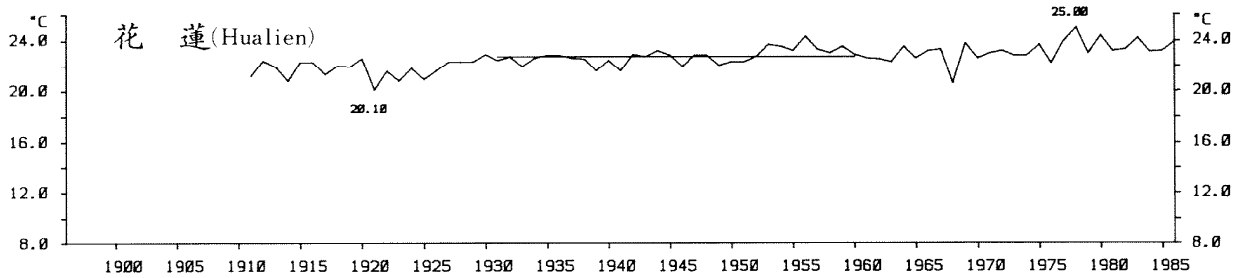

三、月(年)絕對最低溫度歷年變化

3.Long Period Variation of Absolute Min. Temperature, Monthly and Annual

STN.: 46699 JUL. ABSOLUTE MINIMUM TEMPERATURE YEAR: 1911-1986 UNIT: 0.1C
 (LAT: 23°50' "N, LOG: 121°37' "E, ALT: 17M)