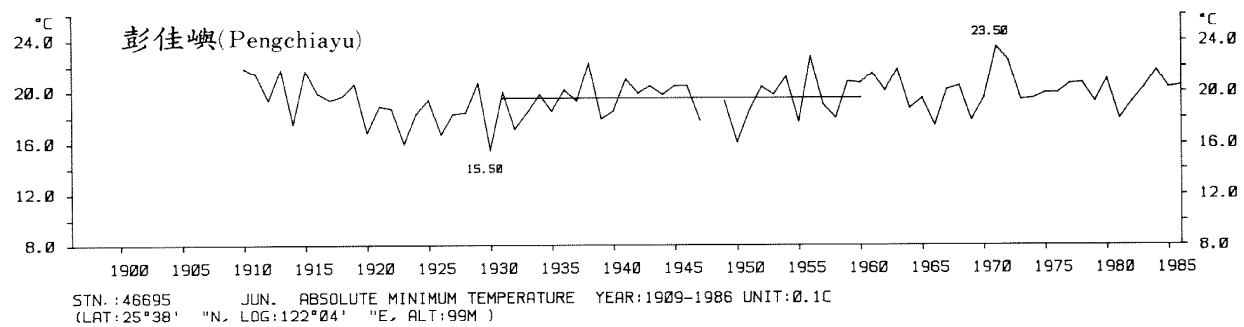

三、月(年)絕對最低溫度歷年變化

3.Long Period Variation of Absolute Min. Temperature, Monthly and Annual

STN.: 46699 JUL. ABSOLUTE MINIMUM TEMPERATURE YEAR: 1911-1986 UNIT: 0.1C
 (LAT: 23°50' "N, LOG: 121°37' "E, ALT: 17M)