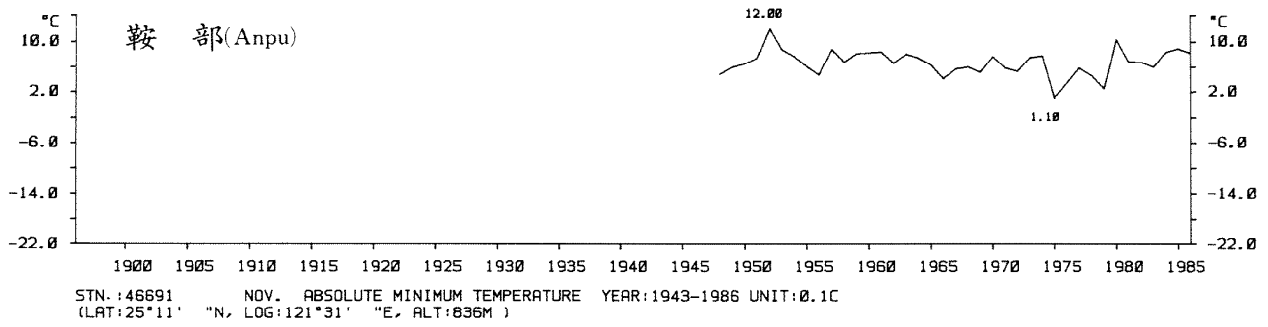

STN.:46744 SEP. ABSOLUTE MINIMUM TEMPERATURE YEAR:1931-1986 UNIT:0.1C
 (LAT:22°35' "N, LOG:120°18' "E, ALT:2M)

STN.:46754 DEC. ABSOLUTE MINIMUM TEMPERATURE YEAR:1940-1986 UNIT:0.1C
(LAT:22°21' "N, LOG:120°54' "E, ALT:7M)