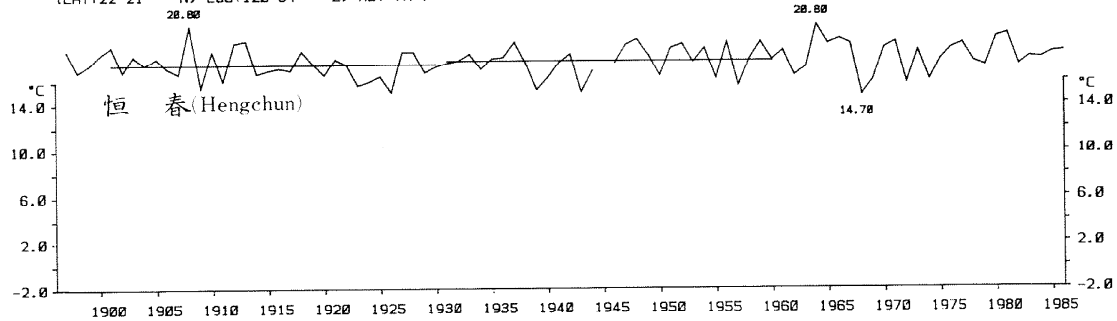

三、月(年)絕對最低溫度歷年變化

3.Long Period Variation of Absolute Min. Temperature, Monthly and Annual

STN.: 46699 JUL. ABSOLUTE MINIMUM TEMPERATURE YEAR: 1911-1986 UNIT: 0.1C
 (LAT: 23°50' "N, LOG: 121°37' "E, ALT: 17M)