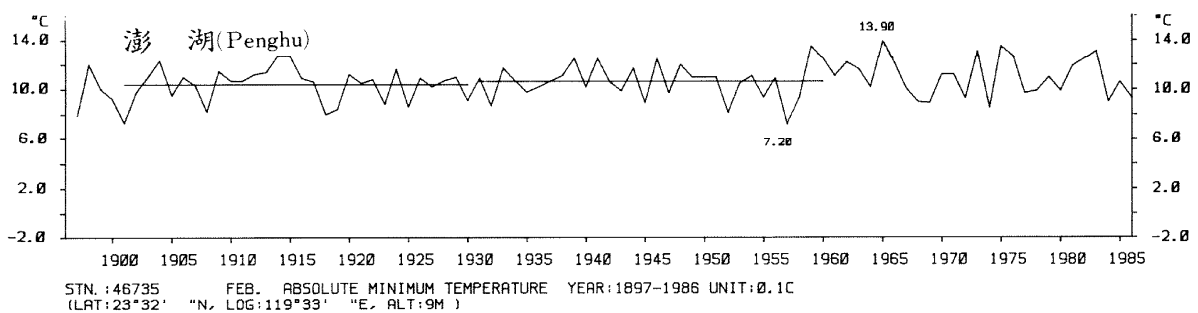

三、月(年)絕對最低溫度歷年變化

3.Long Period Variation of Absolute Min. Temperature, Monthly and Annual

STN.: 46699 JUL. ABSOLUTE MINIMUM TEMPERATURE YEAR: 1911-1986 UNIT: 0.1C
 (LAT: 23°50' "N, LOG: 121°37' "E, ALT: 17M)