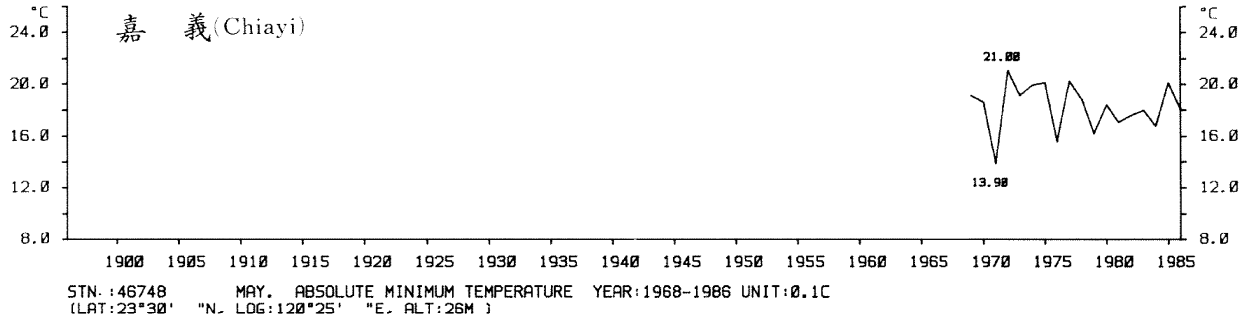

三、月(年)絕對最低溫度歷年變化

3.Long Period Variation of Absolute Min. Temperature, Monthly and Annual

STN.: 46699 JUL. ABSOLUTE MINIMUM TEMPERATURE YEAR: 1911-1986 UNIT: 0.1C
 (LAT: 23°50' "N, LOG: 121°37' "E, ALT: 17M)