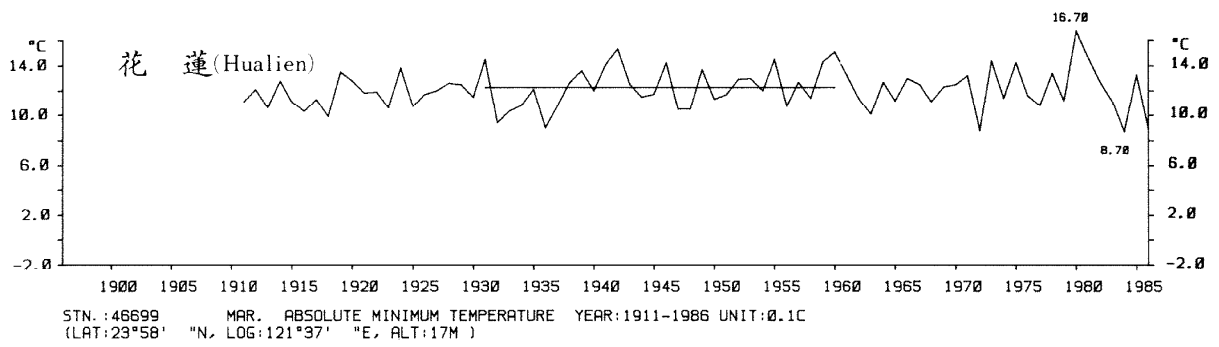

三、月(年)絕對最低溫度歷年變化

3.Long Period Variation of Absolute Min. Temperature, Monthly and Annual

STN.: 46699 JUL. ABSOLUTE MINIMUM TEMPERATURE YEAR: 1911-1986 UNIT: 0.1C
 (LAT: 23°50' "N, LOG: 121°37' "E, ALT: 17M)