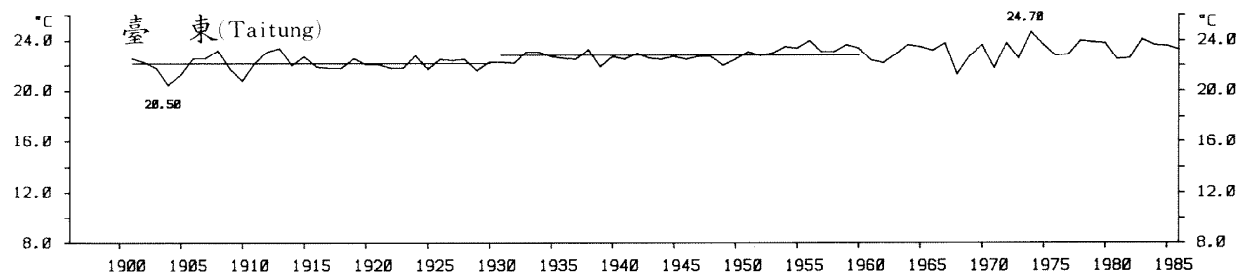

STN.: 46766 JUL. ABSOLUTE MINIMUM TEMPERATURE YEAR: 1901-1986 UNIT: 0.1C
(LAT: 22°45' "N, LOG: 121°09' "E, ALT: 8M)