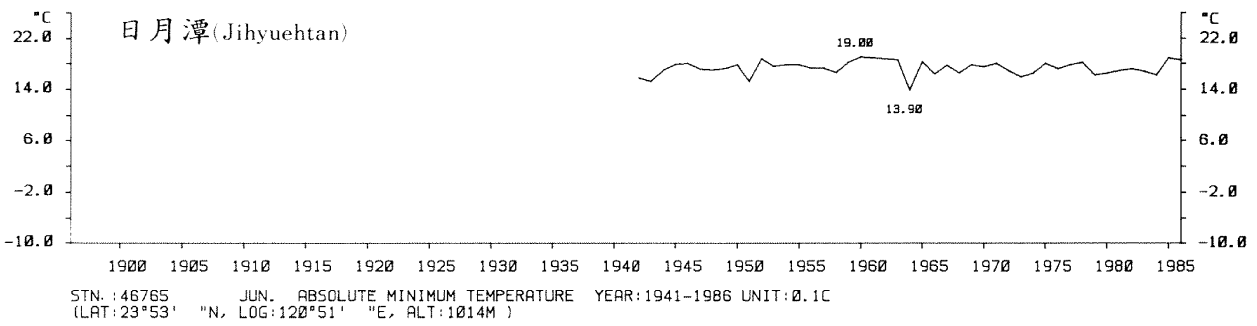

三、月(年)絕對最低溫度歷年變化

3.Long Period Variation of Absolute Min. Temperature, Monthly and Annual

STN.: 46699 JUL. ABSOLUTE MINIMUM TEMPERATURE YEAR: 1911-1986 UNIT: 0.1C
 (LAT: 23°50' "N, LOG: 121°37' "E, ALT: 17M)