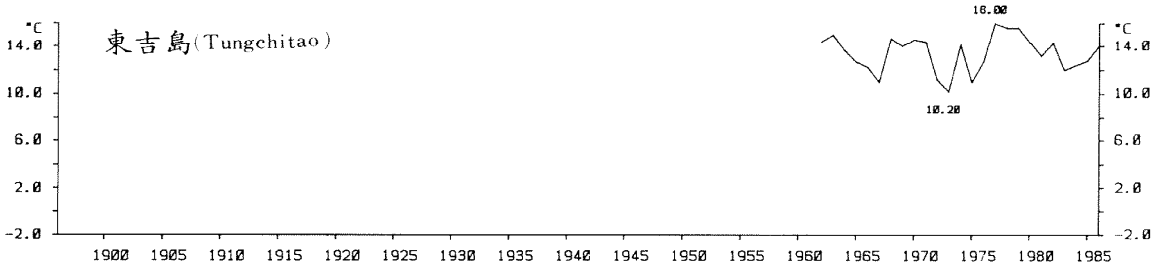

STN.:46730 DEC. ABSOLUTE MINIMUM TEMPERATURE YEAR:1962-1986 UNIT:0.1C
(LAT:23°16' "N, LOG:119°40' "E, ALT:45M)