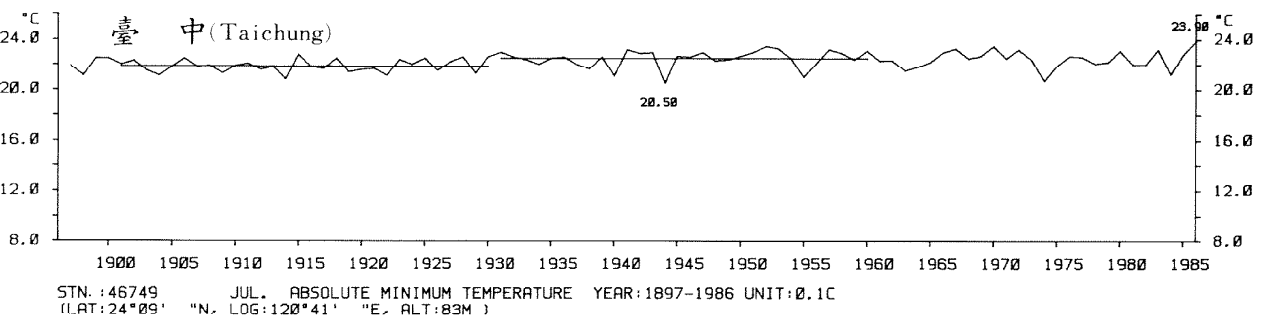

三、月(年)絕對最低溫度歷年變化

3.Long Period Variation of Absolute Min. Temperature, Monthly and Annual

STN.: 46699 JUL. ABSOLUTE MINIMUM TEMPERATURE YEAR: 1911-1986 UNIT: 0.1C
 (LAT: 23°50' "N, LOG: 121°37' "E, ALT: 17M)