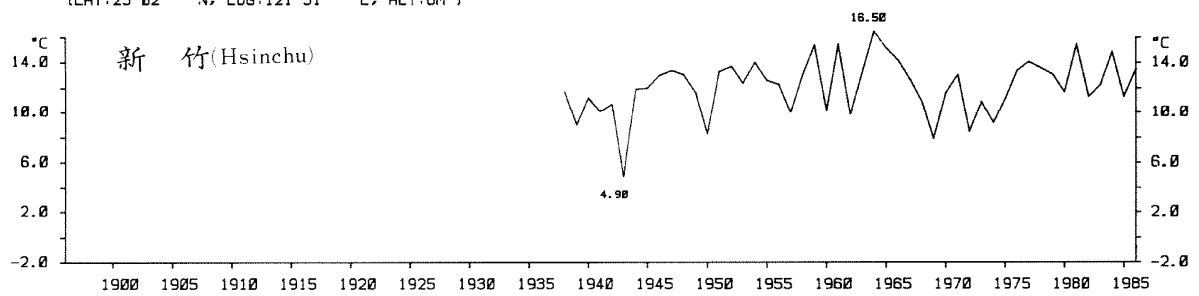

三、月(年)絕對最低溫度歷年變化

3.Long Period Variation of Absolute Min. Temperature, Monthly and Annual

STN.: 46699 JUL. ABSOLUTE MINIMUM TEMPERATURE YEAR: 1911-1986 UNIT: 0.1C
 (LAT: 23°50' "N, LOG: 121°37' "E, ALT: 17M)