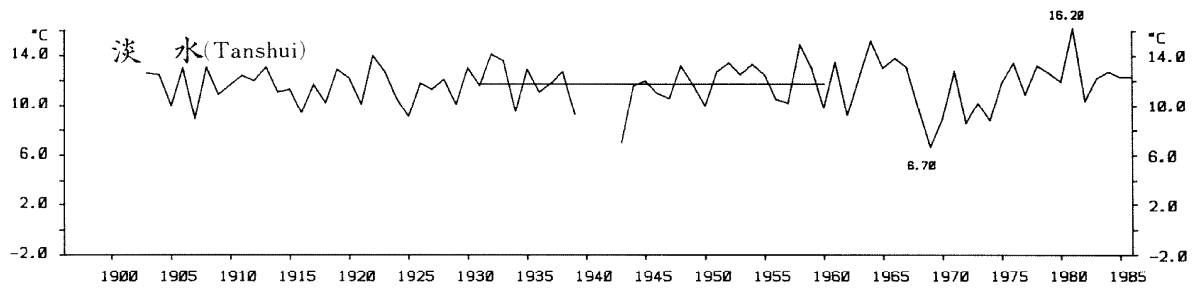

三、月(年)絕對最低溫度歷年變化

3.Long Period Variation of Absolute Min. Temperature, Monthly and Annual

STN.: 46699 JUL. ABSOLUTE MINIMUM TEMPERATURE YEAR: 1911-1986 UNIT: 0.1C
 (LAT: 23°50' "N, LOG: 121°37' "E, ALT: 17M)