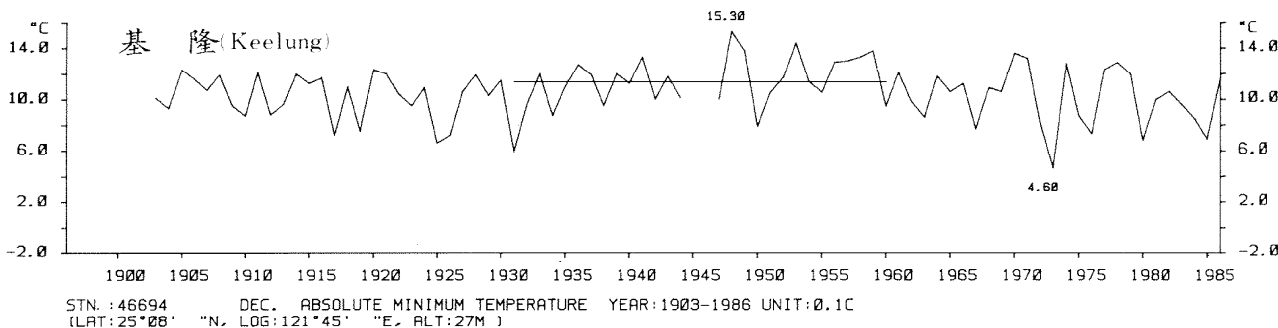

STN.:46744 SEP. ABSOLUTE MINIMUM TEMPERATURE YEAR:1931-1986 UNIT:0.1C
 (LAT:22°35' "N, LOG:120°18' "E, ALT:2M)

STN.:46754 DEC. ABSOLUTE MINIMUM TEMPERATURE YEAR:1940-1986 UNIT:0.1C
(LAT:22°21' "N, LOG:120°54' "E, ALT:7M)