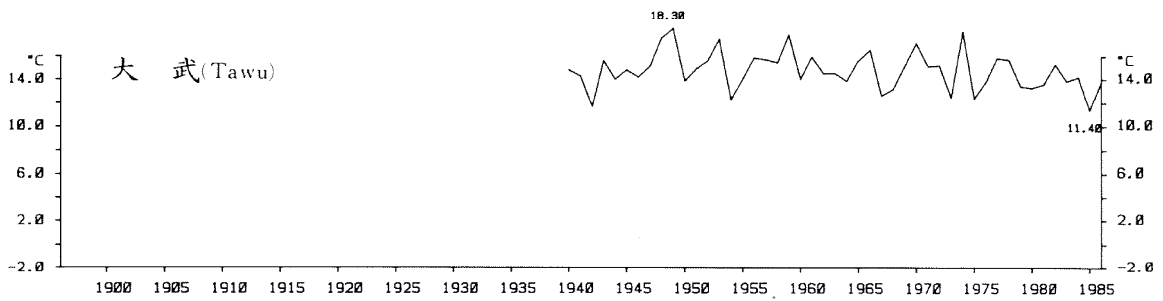

STN.:46744 SEP. ABSOLUTE MINIMUM TEMPERATURE YEAR:1931-1986 UNIT:0.1C
 (LAT:22°35' "N, LOG:120°18' "E, ALT:2M)

STN.:46754 DEC. ABSOLUTE MINIMUM TEMPERATURE YEAR:1940-1986 UNIT:0.1C
(LAT:22°21' "N, LOG:120°54' "E, ALT:7M)