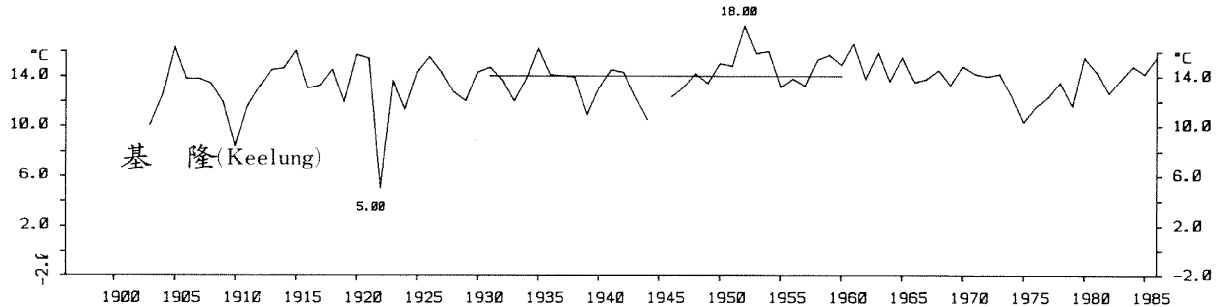

STN.:46744 SEP. ABSOLUTE MINIMUM TEMPERATURE YEAR:1931-1986 UNIT:0.1C
 (LAT:22°35' "N, LOG:120°18' "E, ALT:2M)

STN.:46754 DEC. ABSOLUTE MINIMUM TEMPERATURE YEAR:1940-1986 UNIT:0.1C
(LAT:22°21' "N, LOG:120°54' "E, ALT:7M)