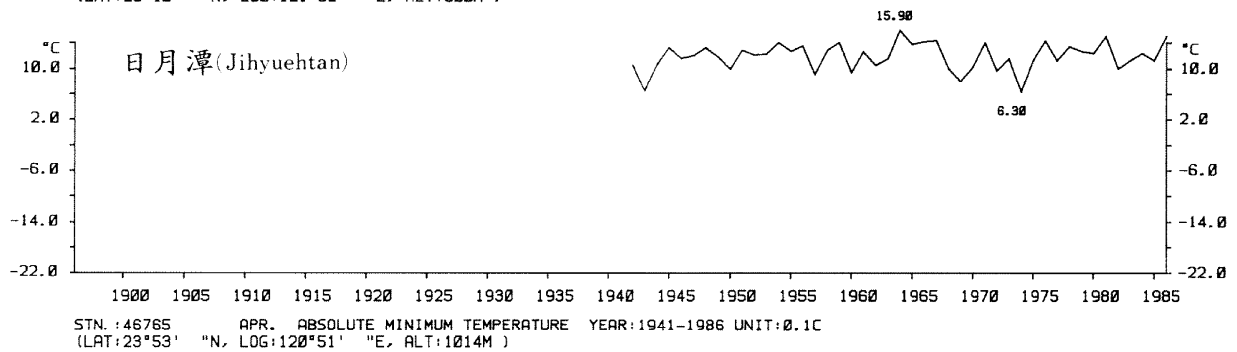

三、月(年)絕對最低溫度歷年變化

3.Long Period Variation of Absolute Min. Temperature, Monthly and Annual

STN.: 46699 JUL. ABSOLUTE MINIMUM TEMPERATURE YEAR: 1911-1986 UNIT: 0.1C
 (LAT: 23°50' "N, LOG: 121°37' "E, ALT: 17M)