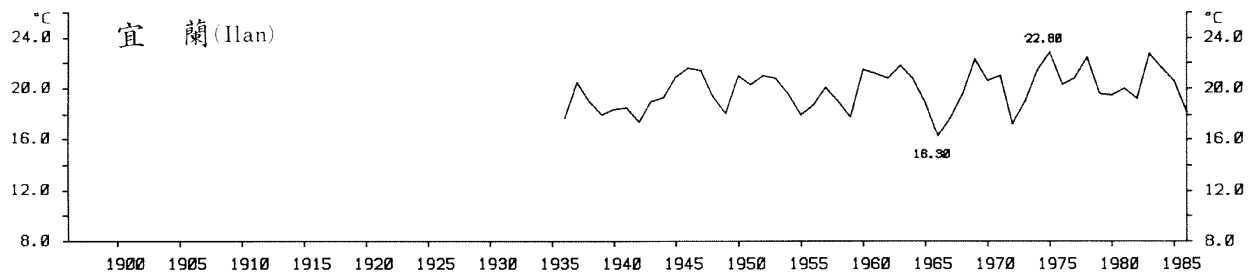

STN.: 46744 JUL. ABSOLUTE MINIMUM TEMPERATURE YEAR: 1931-1986 UNIT: 0.1C
 (LAT: 22°35' "N, LOG: 120°18' "E, ALT: 2M)

STN.:46699 SEP. ABSOLUTE MINIMUM TEMPERATURE YEAR:1911-1986 UNIT:0.1C
 (LAT:23°58' "N, LOG:121°37' "E, ALT:17M)