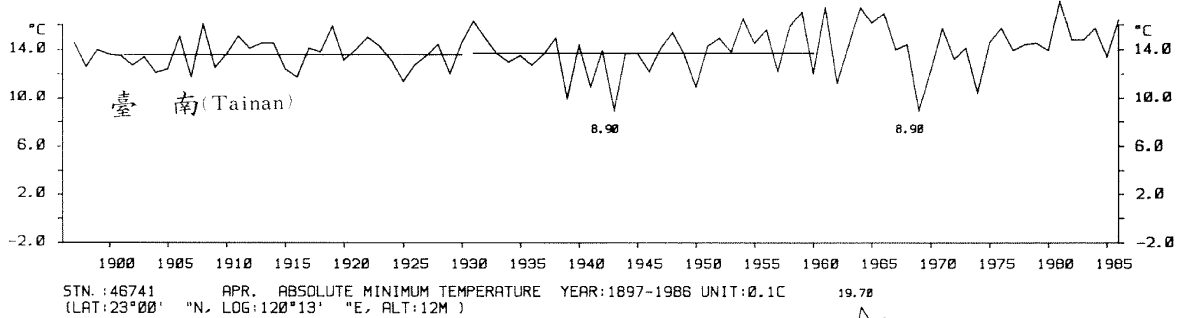

三、月(年)絕對最低溫度歷年變化

3.Long Period Variation of Absolute Min. Temperature, Monthly and Annual

STN.: 46699 JUL. ABSOLUTE MINIMUM TEMPERATURE YEAR: 1911-1986 UNIT: 0.1C
 (LAT: 23°50' "N, LOG: 121°37' "E, ALT: 17M)