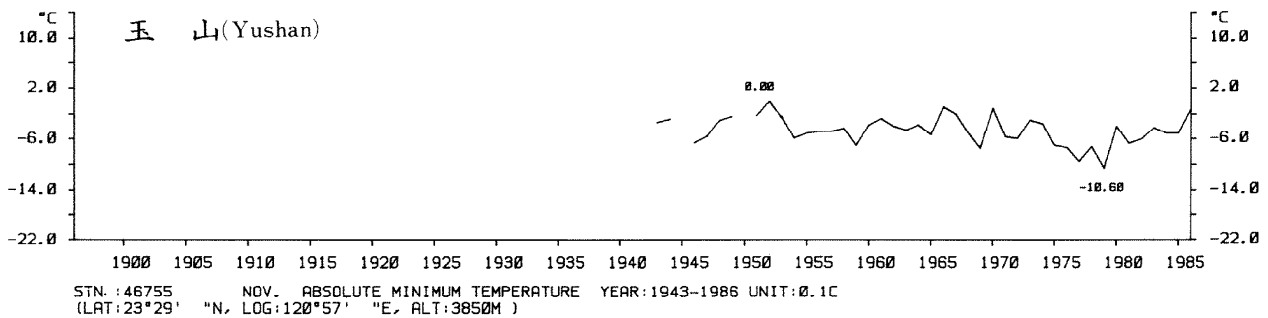

STN.:46744 SEP. ABSOLUTE MINIMUM TEMPERATURE YEAR:1931-1986 UNIT:0.1C
 (LAT:22°35' "N, LOG:120°18' "E, ALT:2M)

STN.:46754 DEC. ABSOLUTE MINIMUM TEMPERATURE YEAR:1940-1986 UNIT:0.1C
(LAT:22°21' "N, LOG:120°54' "E, ALT:7M)