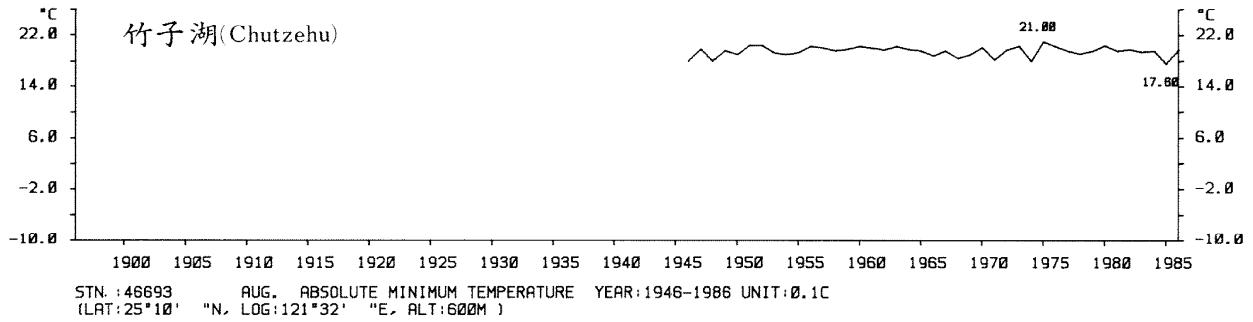

STN.: 46744 JUL. ABSOLUTE MINIMUM TEMPERATURE YEAR: 1931-1986 UNIT: 0.1C
 (LAT: 22°35' "N, LOG: 120°18' "E, ALT: 2M)

STN.:46699 SEP. ABSOLUTE MINIMUM TEMPERATURE YEAR:1911-1986 UNIT:0.1C
 (LAT:23°58' "N, LOG:121°37' "E, ALT:17M)