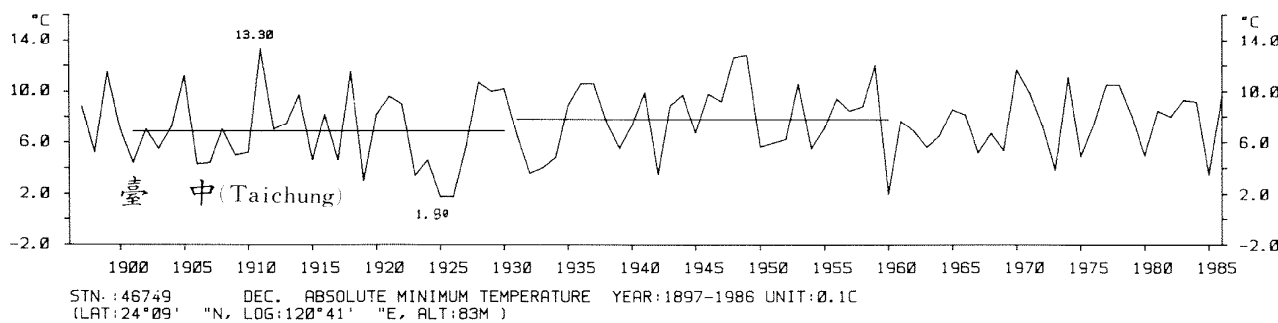

STN.:46744 SEP. ABSOLUTE MINIMUM TEMPERATURE YEAR:1931-1986 UNIT:0.1C
 (LAT:22°35' "N, LOG:120°18' "E, ALT:2M)

STN.:46754 DEC. ABSOLUTE MINIMUM TEMPERATURE YEAR:1940-1986 UNIT:0.1C
(LAT:22°21' "N, LOG:120°54' "E, ALT:7M)