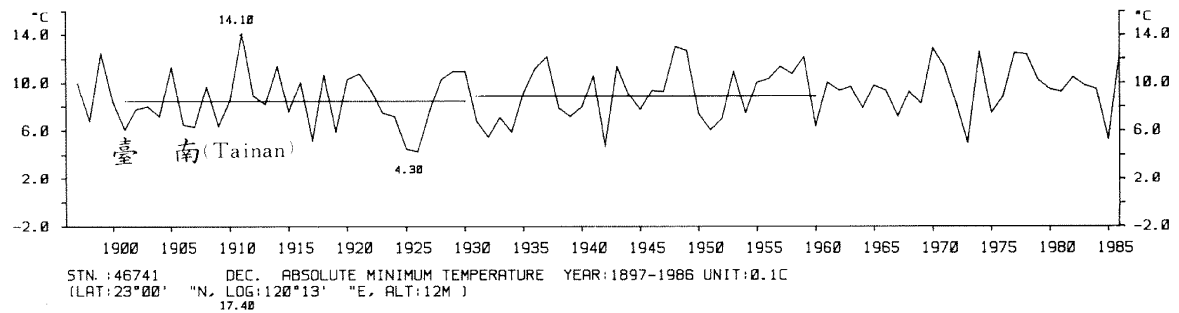

STN.:46744 SEP. ABSOLUTE MINIMUM TEMPERATURE YEAR:1931-1986 UNIT:0.1C
 (LAT:22°35' "N, LOG:120°18' "E, ALT:2M)

STN.:46754 DEC. ABSOLUTE MINIMUM TEMPERATURE YEAR:1940-1986 UNIT:0.1C
(LAT:22°21' "N, LOG:120°54' "E, ALT:7M)