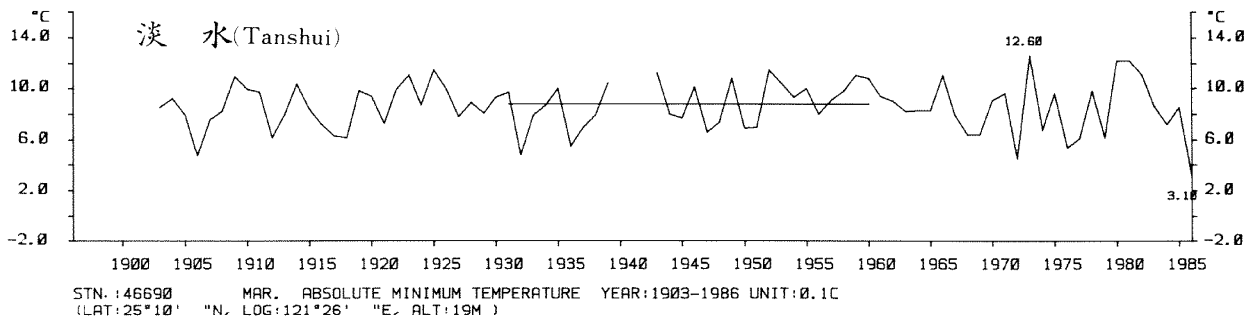

三、月(年)絕對最低溫度歷年變化

3.Long Period Variation of Absolute Min. Temperature, Monthly and Annual

STN.: 46699 JUL. ABSOLUTE MINIMUM TEMPERATURE YEAR: 1911-1986 UNIT: 0.1C
 (LAT: 23°50' "N, LOG: 121°37' "E, ALT: 17M)