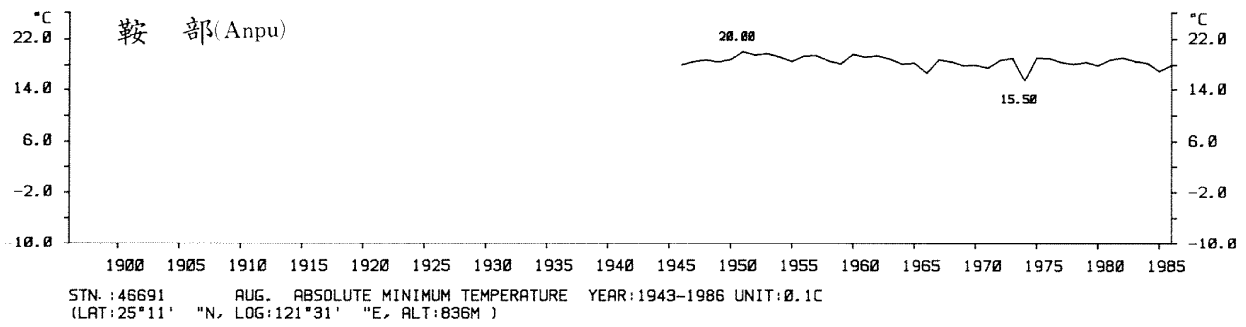

STN.: 46744 JUL. ABSOLUTE MINIMUM TEMPERATURE YEAR: 1931-1986 UNIT: 0.1C
 (LAT: 22°35' "N, LOG: 120°18' "E, ALT: 2M)

STN.:46699 SEP. ABSOLUTE MINIMUM TEMPERATURE YEAR:1911-1986 UNIT:0.1C
 (LAT:23°58' "N, LOG:121°37' "E, ALT:17M)