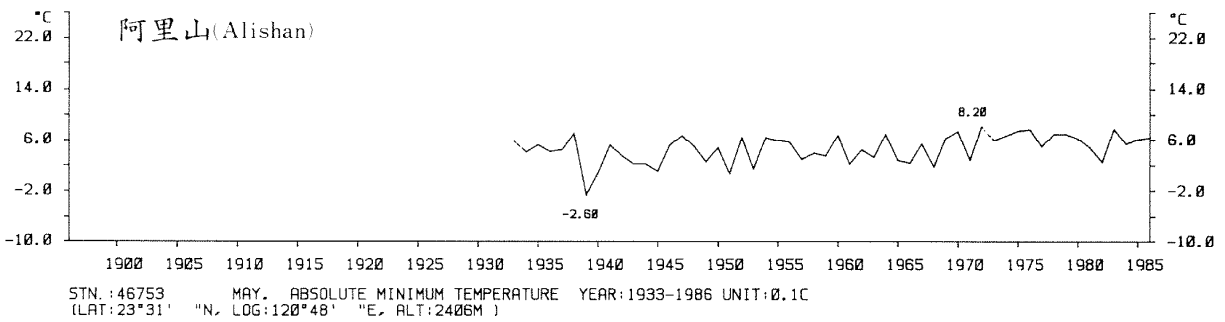

三、月(年)絕對最低溫度歷年變化

3.Long Period Variation of Absolute Min. Temperature, Monthly and Annual

STN.: 46699 JUL. ABSOLUTE MINIMUM TEMPERATURE YEAR: 1911-1986 UNIT: 0.1C
 (LAT: 23°50' "N, LOG: 121°37' "E, ALT: 17M)