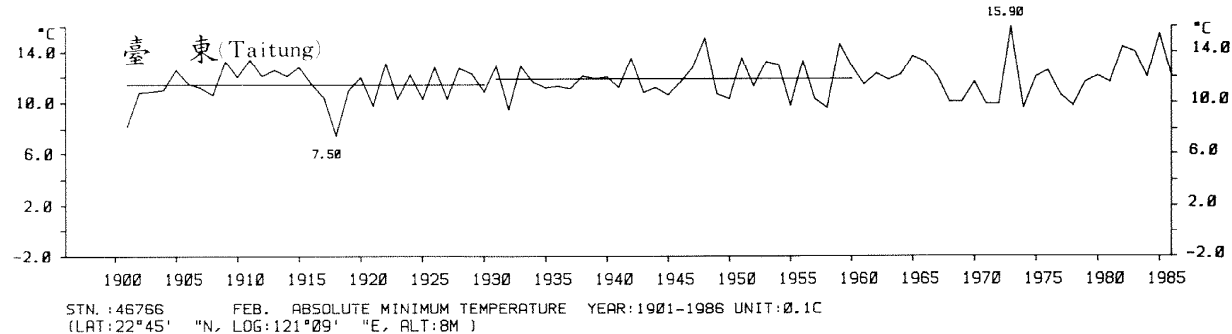

三、月(年)絕對最低溫度歷年變化

3.Long Period Variation of Absolute Min. Temperature, Monthly and Annual

STN.: 46699 JUL. ABSOLUTE MINIMUM TEMPERATURE YEAR: 1911-1986 UNIT: 0.1C
 (LAT: 23°50' "N, LOG: 121°37' "E, ALT: 17M)