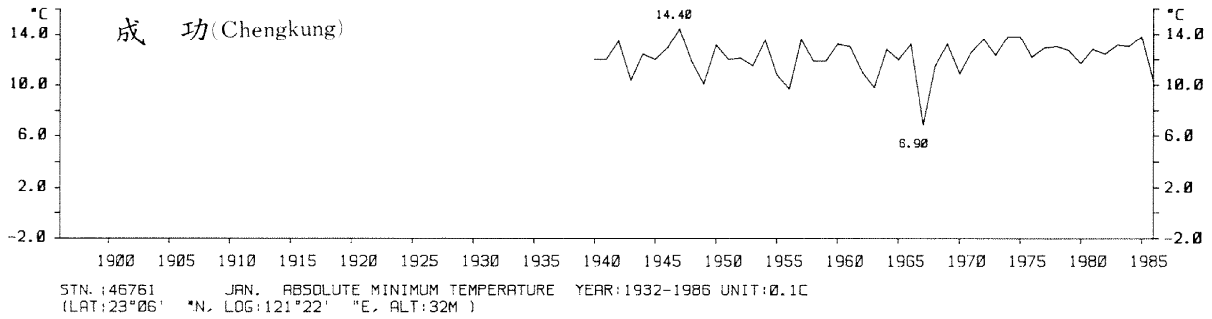

三、月(年)絕對最低溫度歷年變化

3.Long Period Variation of Absolute Min. Temperature, Monthly and Annual

STN.: 46699 JUL. ABSOLUTE MINIMUM TEMPERATURE YEAR: 1911-1986 UNIT: 0.1C
 (LAT: 23°50' "N, LOG: 121°37' "E, ALT: 17M)