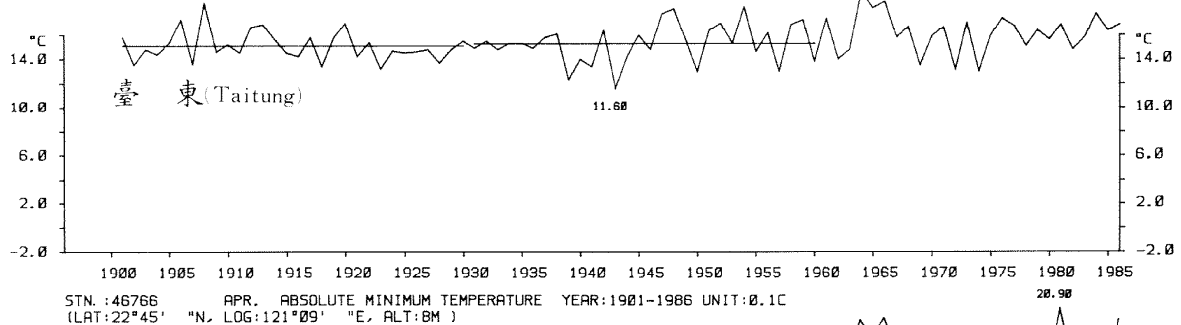

三、月(年)絕對最低溫度歷年變化

3.Long Period Variation of Absolute Min. Temperature, Monthly and Annual

STN.: 46699 JUL. ABSOLUTE MINIMUM TEMPERATURE YEAR: 1911-1986 UNIT: 0.1C
 (LAT: 23°50' "N, LOG: 121°37' "E, ALT: 17M)