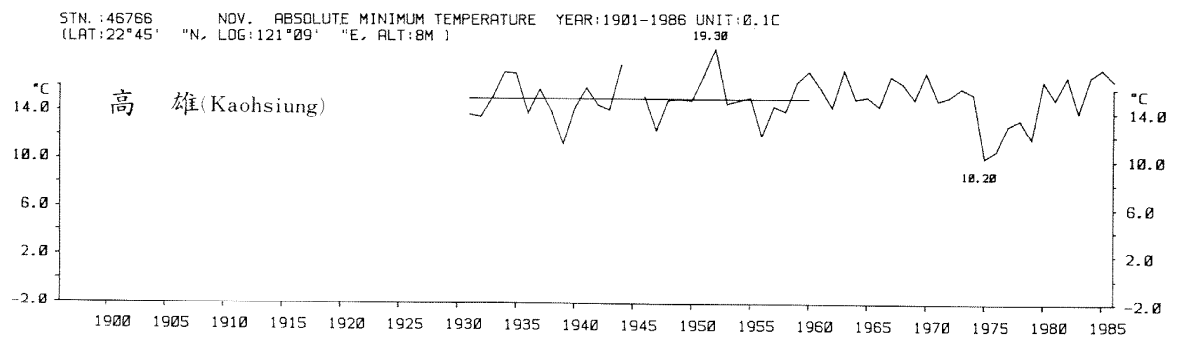

STN.:46744 SEP. ABSOLUTE MINIMUM TEMPERATURE YEAR:1931-1986 UNIT:0.1C
 (LAT:22°35' "N, LOG:120°18' "E, ALT:2M)

STN.:46754 DEC. ABSOLUTE MINIMUM TEMPERATURE YEAR:1940-1986 UNIT:0.1C
(LAT:22°21' "N, LOG:120°54' "E, ALT:7M)