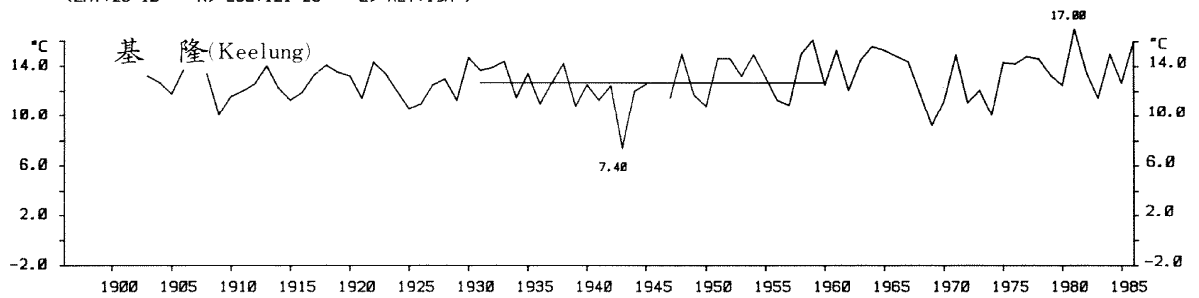

三、月(年)絕對最低溫度歷年變化

3.Long Period Variation of Absolute Min. Temperature, Monthly and Annual

STN.: 46699 JUL. ABSOLUTE MINIMUM TEMPERATURE YEAR: 1911-1986 UNIT: 0.1C
 (LAT: 23°50' "N, LOG: 121°37' "E, ALT: 17M)