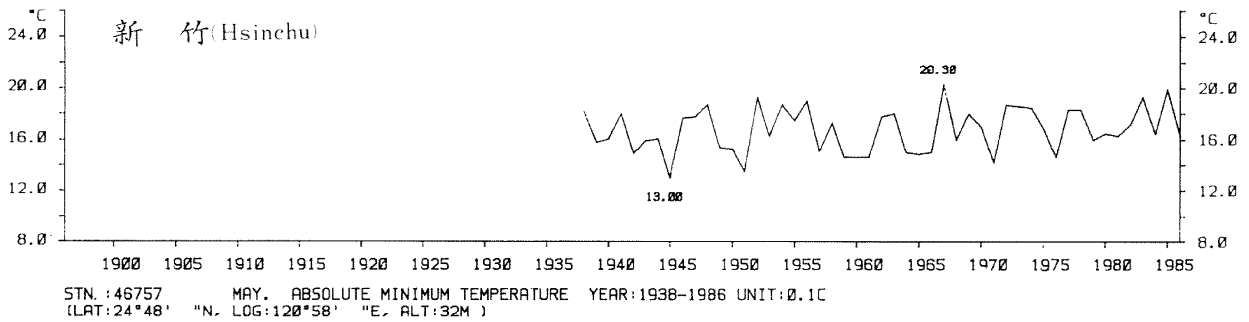

三、月(年)絕對最低溫度歷年變化

3.Long Period Variation of Absolute Min. Temperature, Monthly and Annual

STN.: 46699 JUL. ABSOLUTE MINIMUM TEMPERATURE YEAR: 1911-1986 UNIT: 0.1C
 (LAT: 23°50' "N, LOG: 121°37' "E, ALT: 17M)