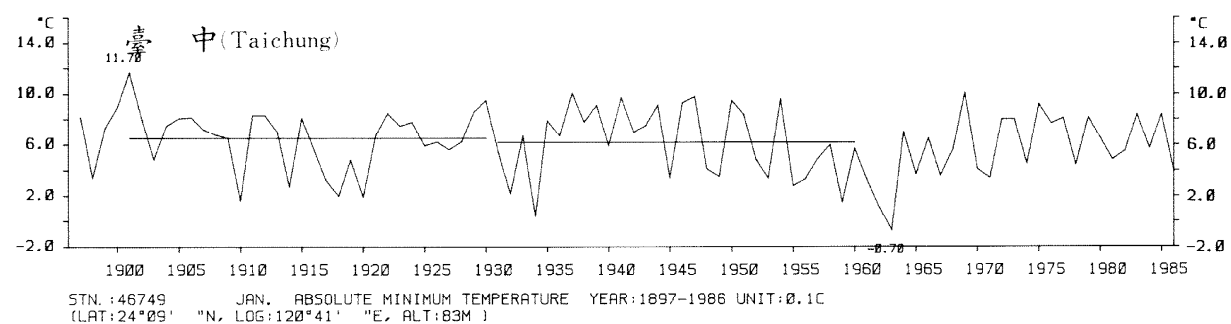

三、月(年)絕對最低溫度歷年變化

3.Long Period Variation of Absolute Min. Temperature, Monthly and Annual

STN.: 46699 JUL. ABSOLUTE MINIMUM TEMPERATURE YEAR: 1911-1986 UNIT: 0.1C
 (LAT: 23°50' "N, LOG: 121°37' "E, ALT: 17M)