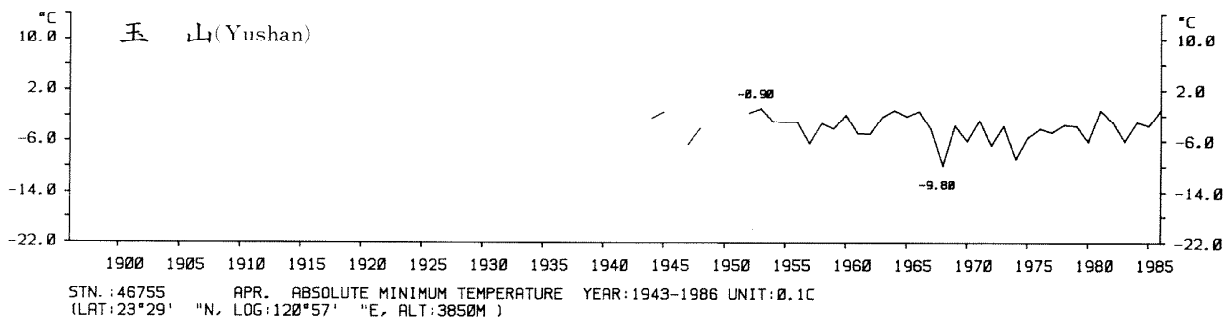

三、月(年)絕對最低溫度歷年變化

3.Long Period Variation of Absolute Min. Temperature, Monthly and Annual

STN.: 46699 JUL. ABSOLUTE MINIMUM TEMPERATURE YEAR: 1911-1986 UNIT: 0.1C
 (LAT: 23°50' "N, LOG: 121°37' "E, ALT: 17M)