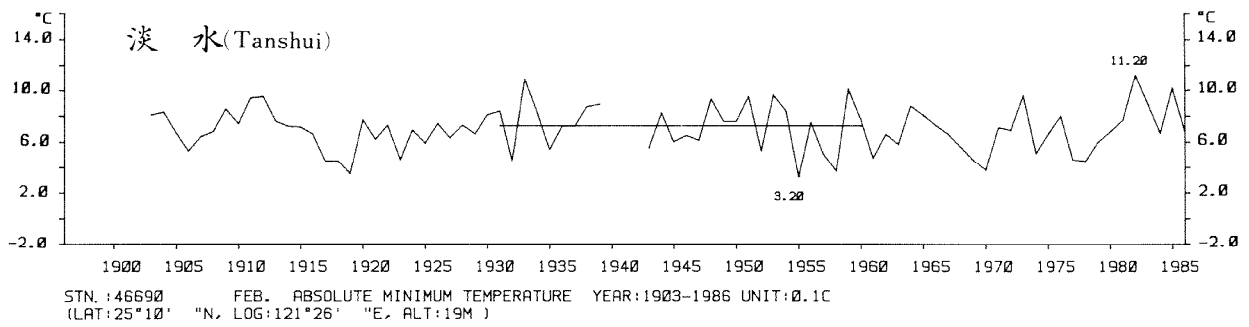

三、月(年)絕對最低溫度歷年變化

3.Long Period Variation of Absolute Min. Temperature, Monthly and Annual

STN.: 46699 JUL. ABSOLUTE MINIMUM TEMPERATURE YEAR: 1911-1986 UNIT: 0.1C
 (LAT: 23°50' "N, LOG: 121°37' "E, ALT: 17M)