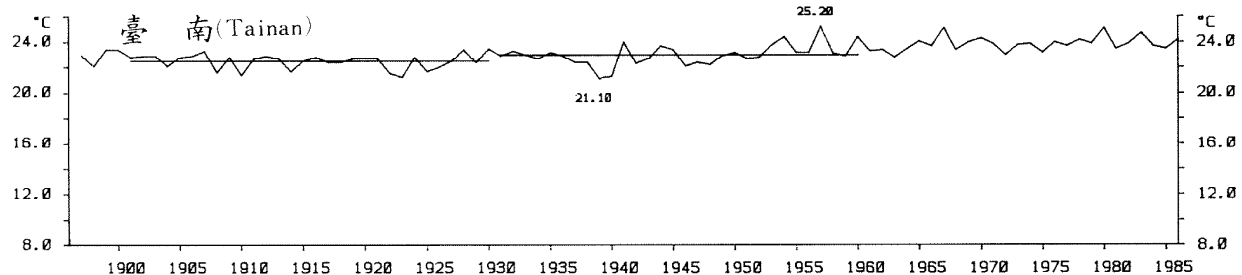

STN.: 46741 JUL. ABSOLUTE MINIMUM TEMPERATURE YEAR: 1897-1986 UNIT: 0.1C
(LAT: 23°00' "N, LOG: 120°13' "E, ALT: 12M)