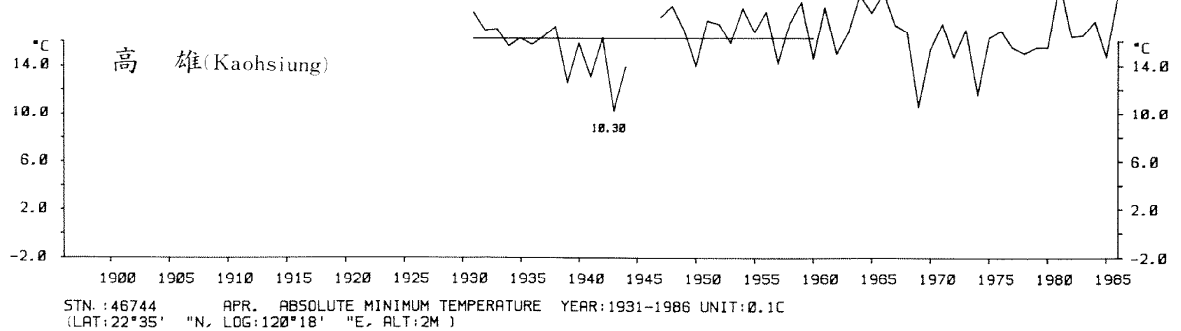

三、月(年)絕對最低溫度歷年變化

3.Long Period Variation of Absolute Min. Temperature, Monthly and Annual

STN.: 46699 JUL. ABSOLUTE MINIMUM TEMPERATURE YEAR: 1911-1986 UNIT: 0.1C
 (LAT: 23°50' "N, LOG: 121°37' "E, ALT: 17M)