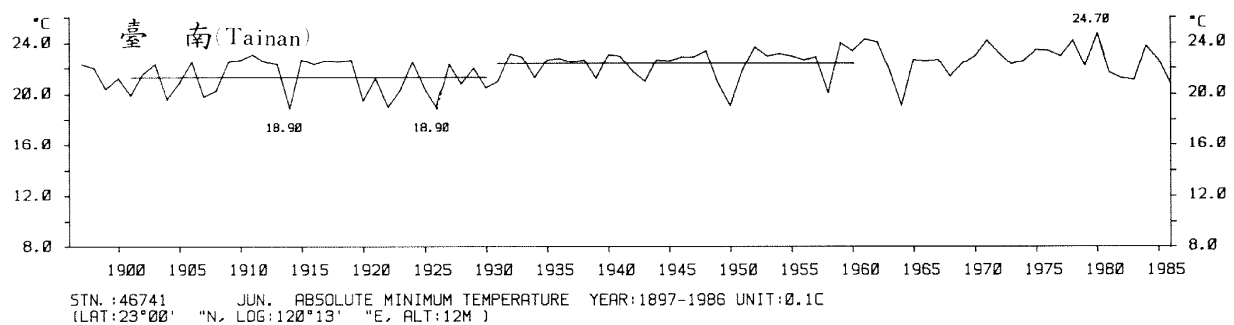

三、月(年)絕對最低溫度歷年變化

3.Long Period Variation of Absolute Min. Temperature, Monthly and Annual

STN.: 46699 JUL. ABSOLUTE MINIMUM TEMPERATURE YEAR: 1911-1986 UNIT: 0.1C
 (LAT: 23°50' "N, LOG: 121°37' "E, ALT: 17M)