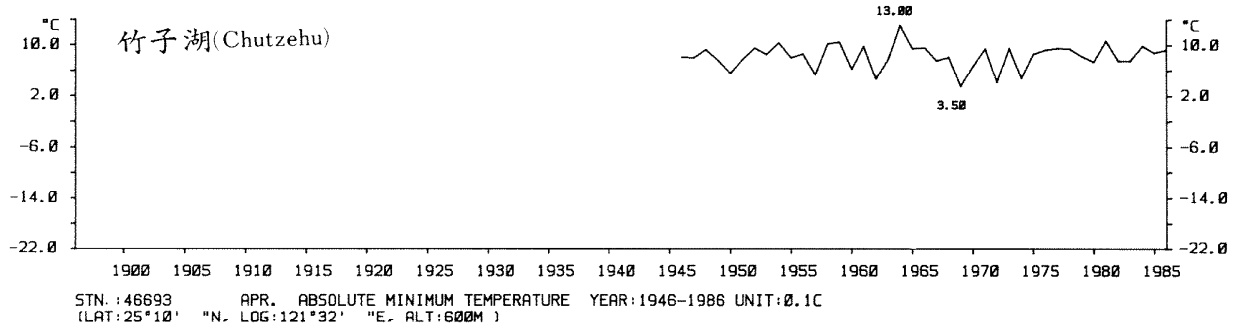

三、月(年)絕對最低溫度歷年變化

3.Long Period Variation of Absolute Min. Temperature, Monthly and Annual

STN.: 46699 JUL. ABSOLUTE MINIMUM TEMPERATURE YEAR: 1911-1986 UNIT: 0.1C
 (LAT: 23°50' "N, LOG: 121°37' "E, ALT: 17M)