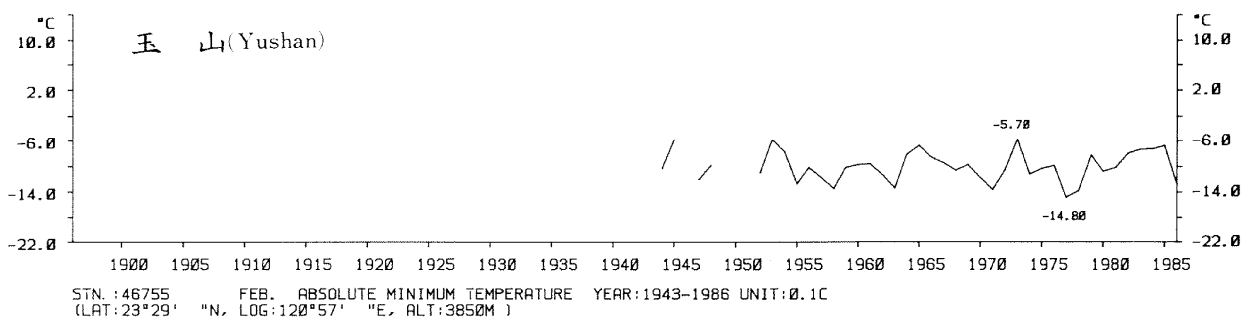

三、月(年)絕對最低溫度歷年變化

3.Long Period Variation of Absolute Min. Temperature, Monthly and Annual

STN.: 46699 JUL. ABSOLUTE MINIMUM TEMPERATURE YEAR: 1911-1986 UNIT: 0.1C
 (LAT: 23°50' "N, LOG: 121°37' "E, ALT: 17M)