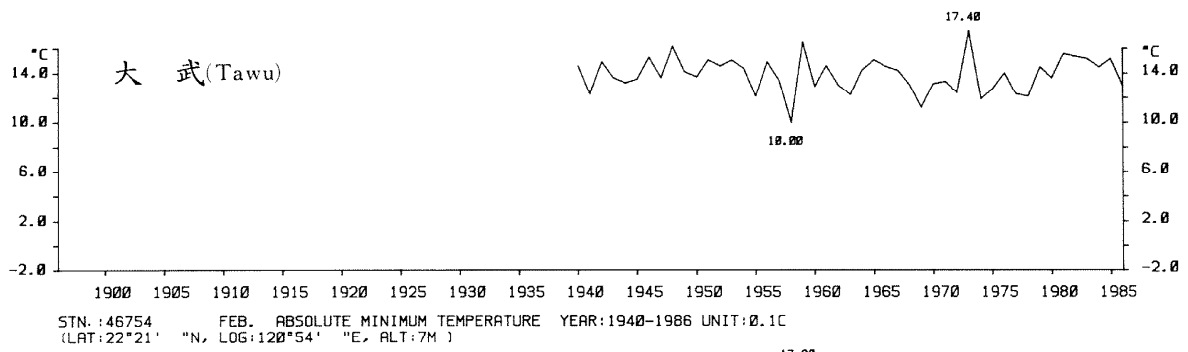

三、月(年)絕對最低溫度歷年變化

3.Long Period Variation of Absolute Min. Temperature, Monthly and Annual

STN.: 46699 JUL. ABSOLUTE MINIMUM TEMPERATURE YEAR: 1911-1986 UNIT: 0.1C
 (LAT: 23°50' "N, LOG: 121°37' "E, ALT: 17M)