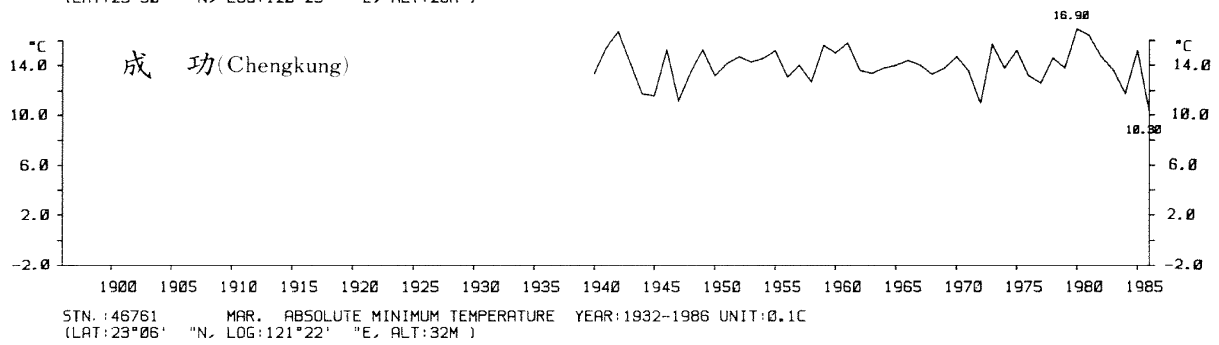

三、月(年)絕對最低溫度歷年變化

3.Long Period Variation of Absolute Min. Temperature, Monthly and Annual

STN.: 46699 JUL. ABSOLUTE MINIMUM TEMPERATURE YEAR: 1911-1986 UNIT: 0.1C
 (LAT: 23°50' "N, LOG: 121°37' "E, ALT: 17M)