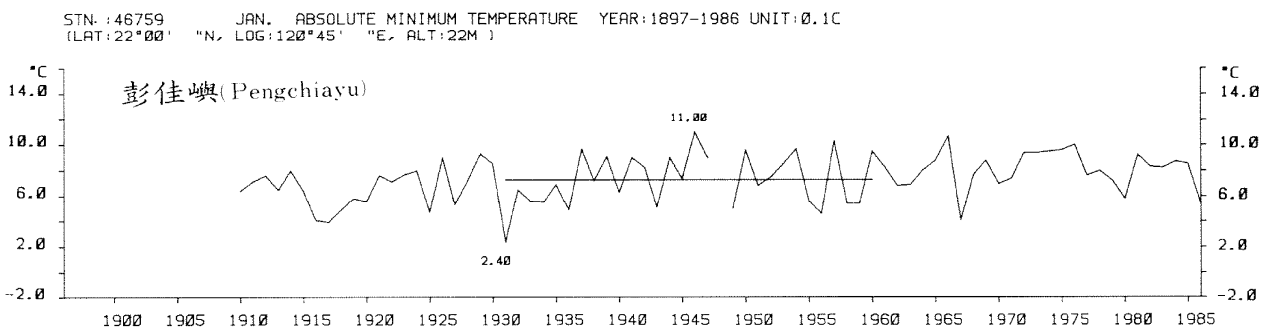

三、月(年)絕對最低溫度歷年變化

3.Long Period Variation of Absolute Min. Temperature, Monthly and Annual

STN.: 46699 JUL. ABSOLUTE MINIMUM TEMPERATURE YEAR: 1911-1986 UNIT: 0.1C
 (LAT: 23°50' "N, LOG: 121°37' "E, ALT: 17M)