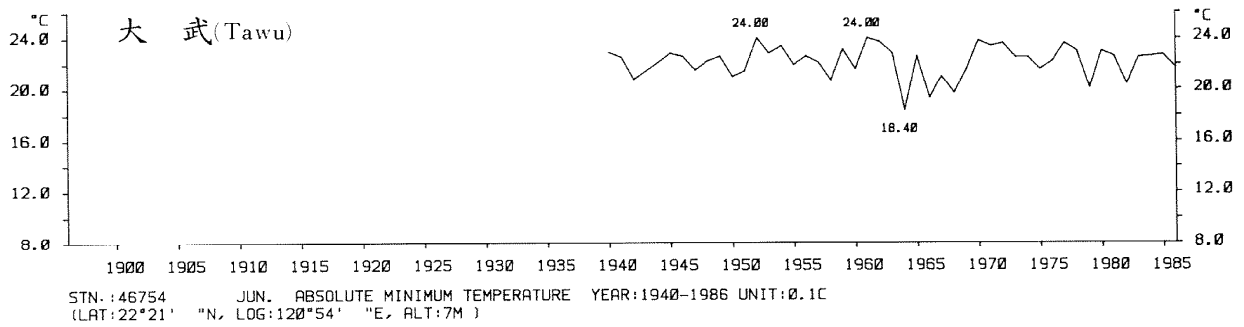

三、月(年)絕對最低溫度歷年變化

3.Long Period Variation of Absolute Min. Temperature, Monthly and Annual

STN.: 46699 JUL. ABSOLUTE MINIMUM TEMPERATURE YEAR: 1911-1986 UNIT: 0.1C
 (LAT: 23°50' "N, LOG: 121°37' "E, ALT: 17M)