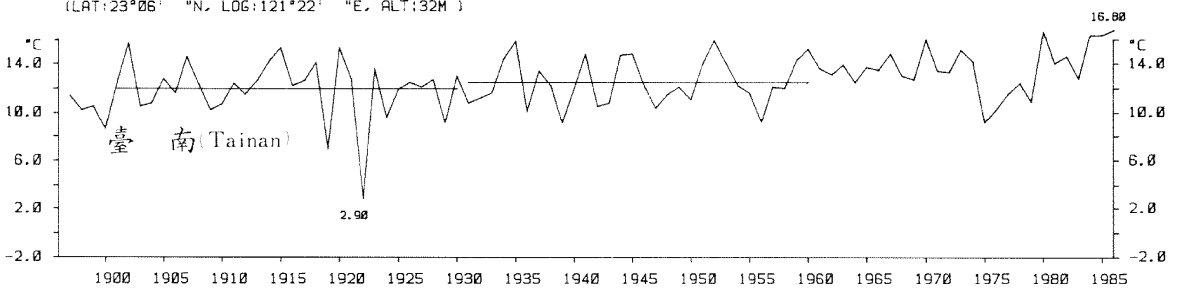

STN.:46744 SEP. ABSOLUTE MINIMUM TEMPERATURE YEAR:1931-1986 UNIT:0.1C
 (LAT:22°35' "N, LOG:120°18' "E, ALT:2M)

STN.:46754 DEC. ABSOLUTE MINIMUM TEMPERATURE YEAR:1940-1986 UNIT:0.1C
(LAT:22°21' "N, LOG:120°54' "E, ALT:7M)