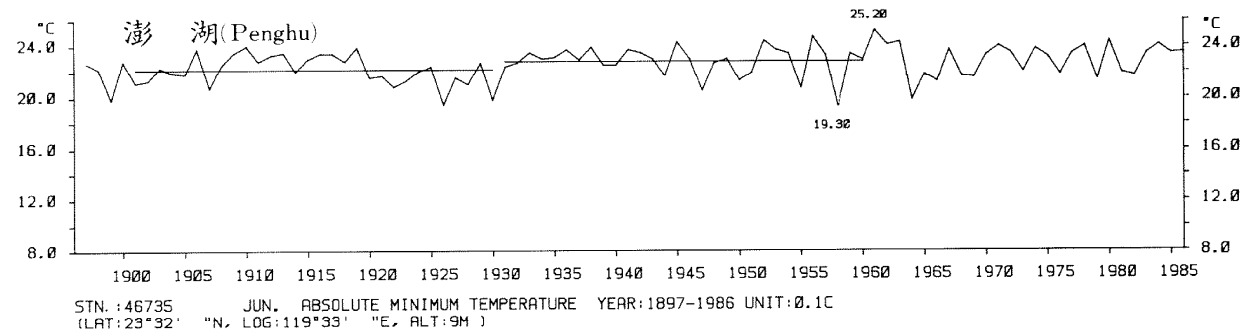

三、月(年)絕對最低溫度歷年變化

3.Long Period Variation of Absolute Min. Temperature, Monthly and Annual

STN.: 46699 JUL. ABSOLUTE MINIMUM TEMPERATURE YEAR: 1911-1986 UNIT: 0.1C
 (LAT: 23°50' "N, LOG: 121°37' "E, ALT: 17M)