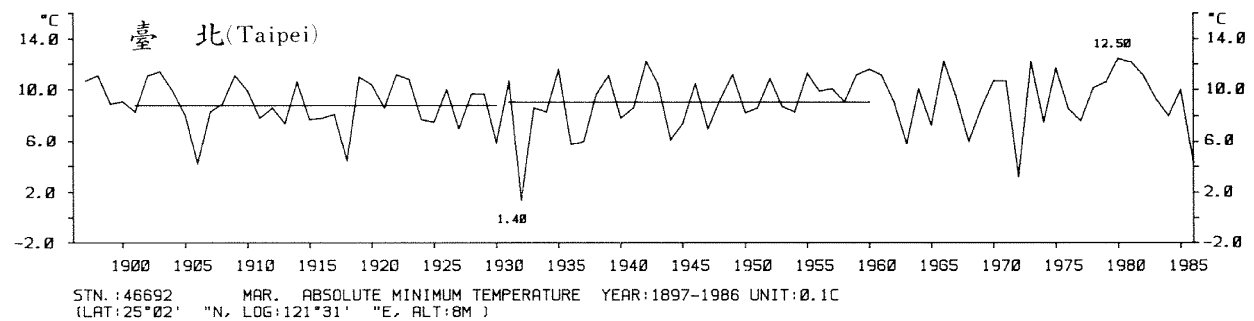

三、月(年)絕對最低溫度歷年變化

3.Long Period Variation of Absolute Min. Temperature, Monthly and Annual

STN.: 46699 JUL. ABSOLUTE MINIMUM TEMPERATURE YEAR: 1911-1986 UNIT: 0.1C
 (LAT: 23°50' "N, LOG: 121°37' "E, ALT: 17M)