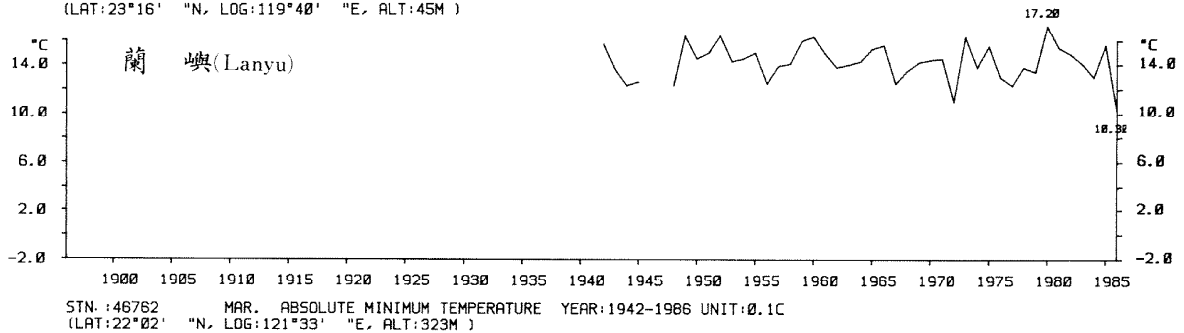

三、月(年)絕對最低溫度歷年變化

3.Long Period Variation of Absolute Min. Temperature, Monthly and Annual

STN.: 46699 JUL. ABSOLUTE MINIMUM TEMPERATURE YEAR: 1911-1986 UNIT: 0.1C
 (LAT: 23°50' "N, LOG: 121°37' "E, ALT: 17M)

STN.: 46741 JUL. ABSOLUTE MINIMUM TEMPERATURE YEAR: 1897-1986 UNIT: 0.1C
 (LAT: 23°00' "N, LOG: 120°13' "E, ALT: 12M)

STN.: 46766 JUL. ABSOLUTE MINIMUM TEMPERATURE YEAR: 1901-1986 UNIT: 0.1C
 (LAT: 22°45' "N, LOG: 121°09' "E, ALT: 8M)