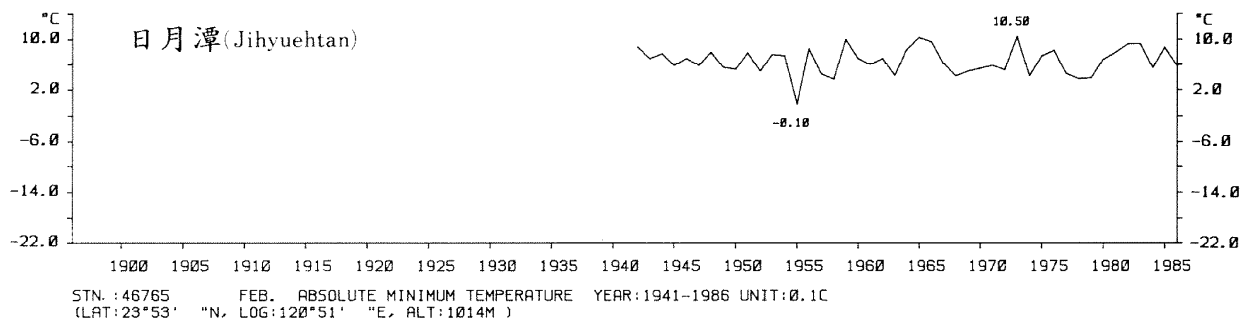

三、月(年)絕對最低溫度歷年變化

3.Long Period Variation of Absolute Min. Temperature, Monthly and Annual

STN.: 46699 JUL. ABSOLUTE MINIMUM TEMPERATURE YEAR: 1911-1986 UNIT: 0.1C
 (LAT: 23°50' "N, LOG: 121°37' "E, ALT: 17M)