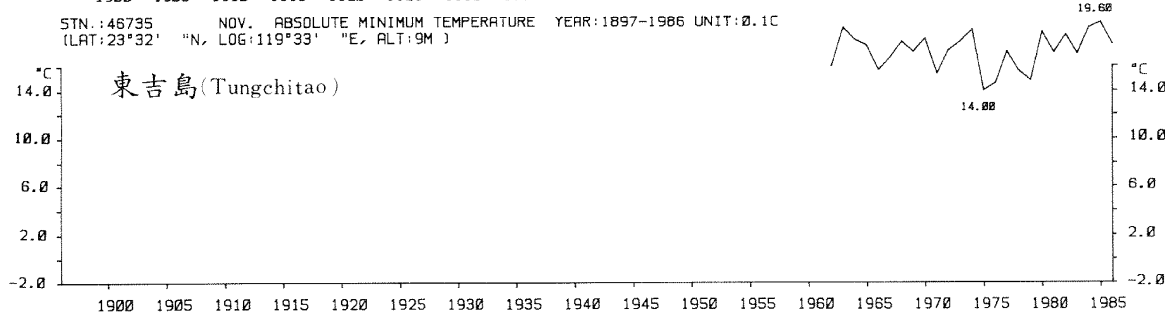

STN.:46744 SEP. ABSOLUTE MINIMUM TEMPERATURE YEAR:1931-1986 UNIT:0.1C
 (LAT:22°35' "N, LOG:120°18' "E, ALT:2M)

STN.:46754 DEC. ABSOLUTE MINIMUM TEMPERATURE YEAR:1940-1986 UNIT:0.1C
(LAT:22°21' "N, LOG:120°54' "E, ALT:7M)