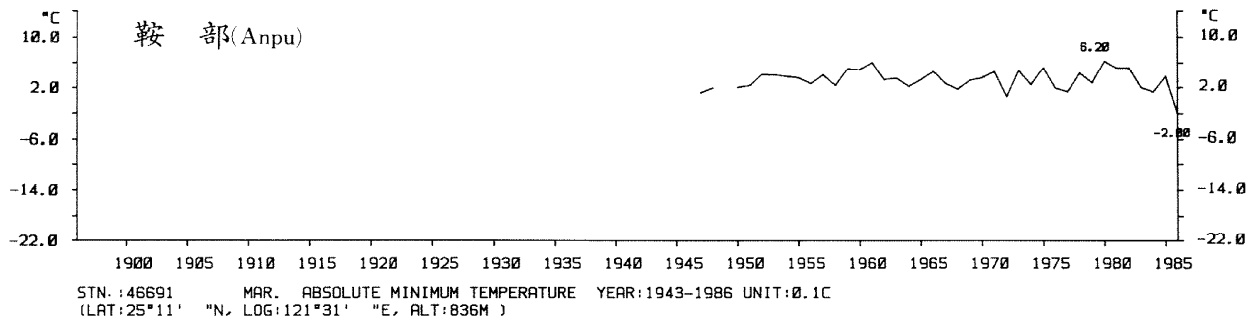

三、月(年)絕對最低溫度歷年變化

3.Long Period Variation of Absolute Min. Temperature, Monthly and Annual

STN.: 46699 JUL. ABSOLUTE MINIMUM TEMPERATURE YEAR: 1911-1986 UNIT: 0.1C
 (LAT: 23°50' "N, LOG: 121°37' "E, ALT: 17M)