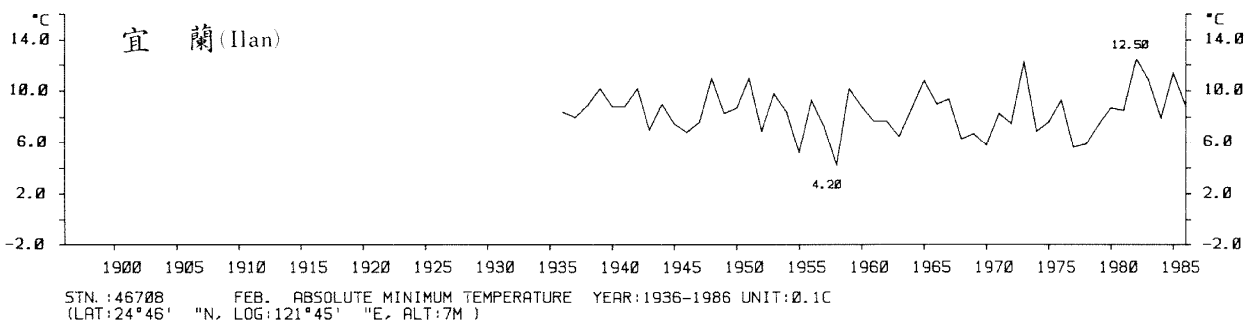

三、月(年)絕對最低溫度歷年變化

3.Long Period Variation of Absolute Min. Temperature, Monthly and Annual

STN.: 46699 JUL. ABSOLUTE MINIMUM TEMPERATURE YEAR: 1911-1986 UNIT: 0.1C
 (LAT: 23°50' "N, LOG: 121°37' "E, ALT: 17M)