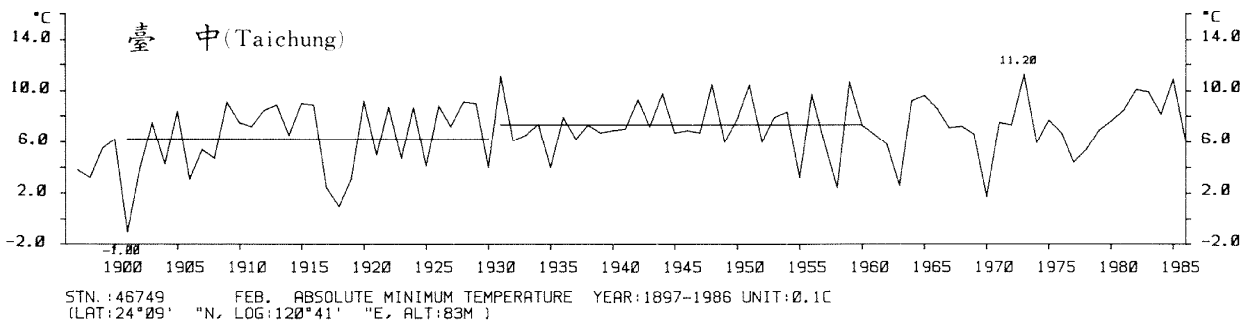

三、月(年)絕對最低溫度歷年變化

3.Long Period Variation of Absolute Min. Temperature, Monthly and Annual

STN.: 46699 JUL. ABSOLUTE MINIMUM TEMPERATURE YEAR: 1911-1986 UNIT: 0.1C
 (LAT: 23°50' "N, LOG: 121°37' "E, ALT: 17M)