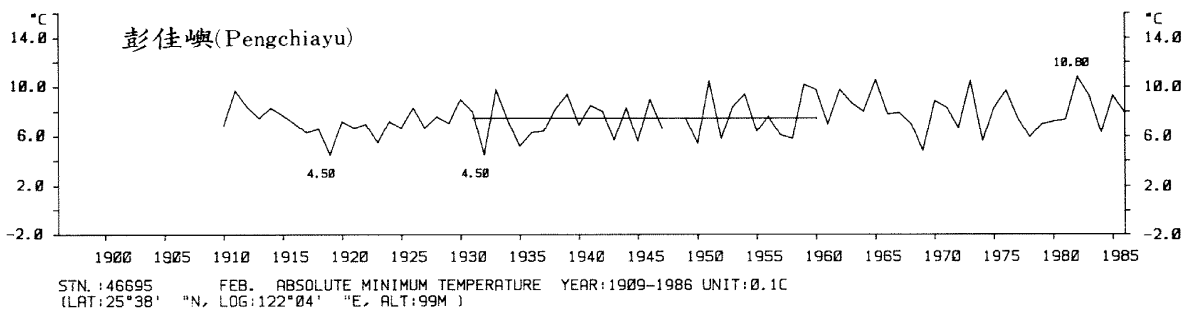

三、月(年)絕對最低溫度歷年變化

3.Long Period Variation of Absolute Min. Temperature, Monthly and Annual

STN.: 46699 JUL. ABSOLUTE MINIMUM TEMPERATURE YEAR: 1911-1986 UNIT: 0.1C
 (LAT: 23°50' "N, LOG: 121°37' "E, ALT: 17M)