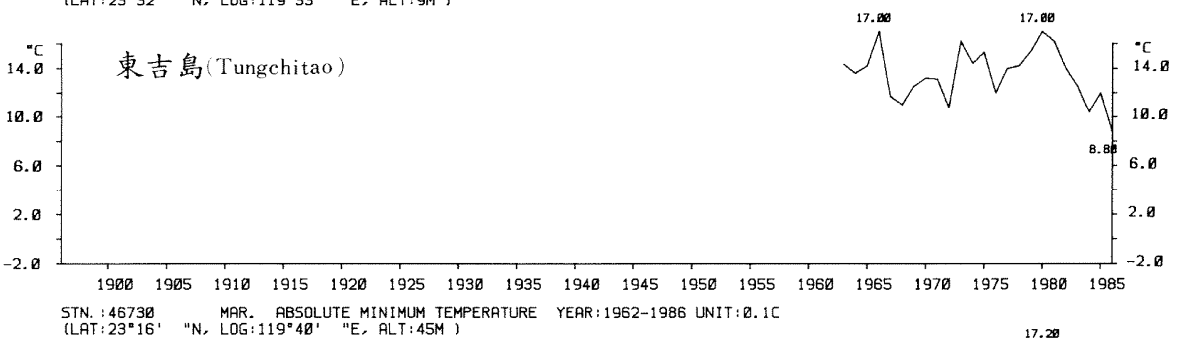

三、月(年)絕對最低溫度歷年變化

3.Long Period Variation of Absolute Min. Temperature, Monthly and Annual

STN.: 46699 JUL. ABSOLUTE MINIMUM TEMPERATURE YEAR: 1911-1986 UNIT: 0.1C
 (LAT: 23°50' "N, LOG: 121°37' "E, ALT: 17M)

STN.: 46741 JUL. ABSOLUTE MINIMUM TEMPERATURE YEAR: 1897-1986 UNIT: 0.1C
 (LAT: 23°00' "N, LOG: 120°13' "E, ALT: 12M)

STN.: 46766 JUL. ABSOLUTE MINIMUM TEMPERATURE YEAR: 1901-1986 UNIT: 0.1C
 (LAT: 22°45' "N, LOG: 121°09' "E, ALT: 8M)