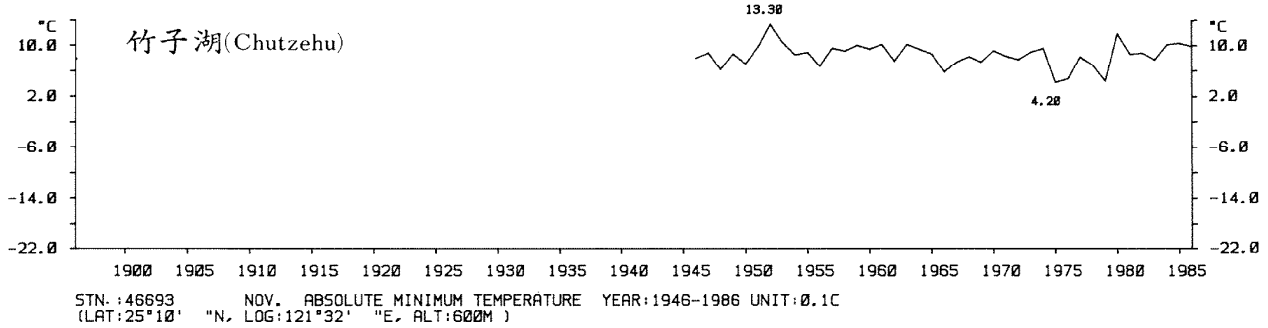

STN.:46744 SEP. ABSOLUTE MINIMUM TEMPERATURE YEAR:1931-1986 UNIT:0.1C
 (LAT:22°35' "N, LOG:120°18' "E, ALT:2M)

STN.:46754 DEC. ABSOLUTE MINIMUM TEMPERATURE YEAR:1940-1986 UNIT:0.1C
(LAT:22°21' "N, LOG:120°54' "E, ALT:7M)