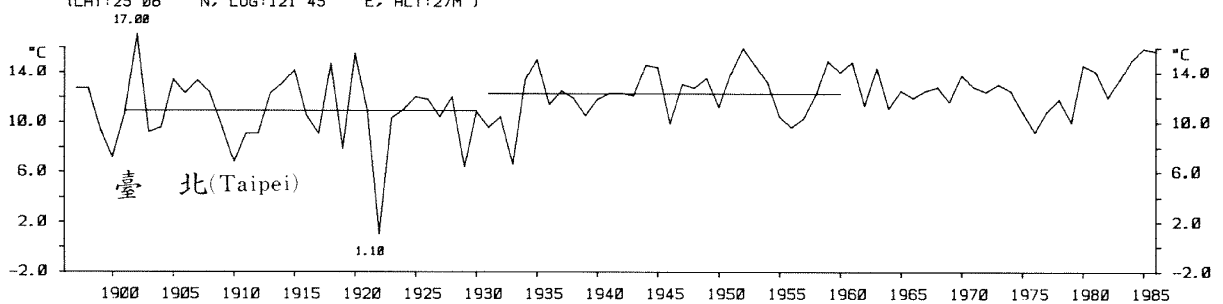

STN.:46744 SEP. ABSOLUTE MINIMUM TEMPERATURE YEAR:1931-1986 UNIT:0.1C
 (LAT:22°35' "N, LOG:120°18' "E, ALT:2M)

STN.:46754 DEC. ABSOLUTE MINIMUM TEMPERATURE YEAR:1940-1986 UNIT:0.1C
(LAT:22°21' "N, LOG:120°54' "E, ALT:7M)