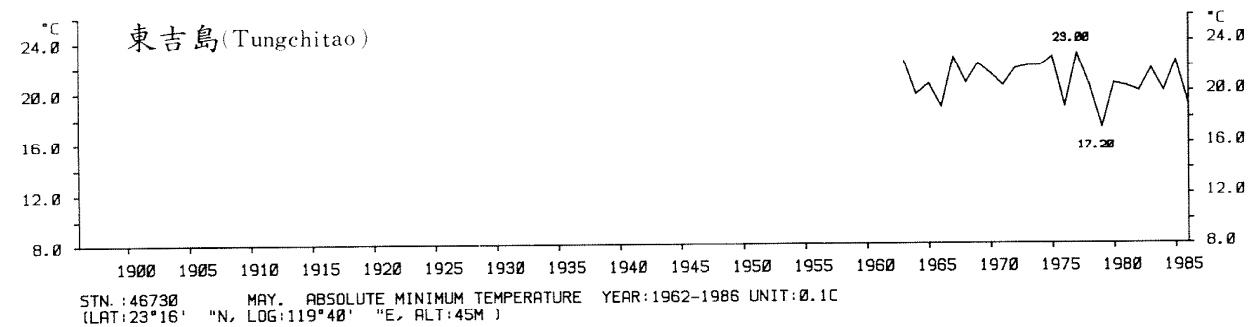

三、月(年)絕對最低溫度歷年變化

3.Long Period Variation of Absolute Min. Temperature, Monthly and Annual

STN.: 46699 JUL. ABSOLUTE MINIMUM TEMPERATURE YEAR: 1911-1986 UNIT: 0.1C
 (LAT: 23°50' "N, LOG: 121°37' "E, ALT: 17M)