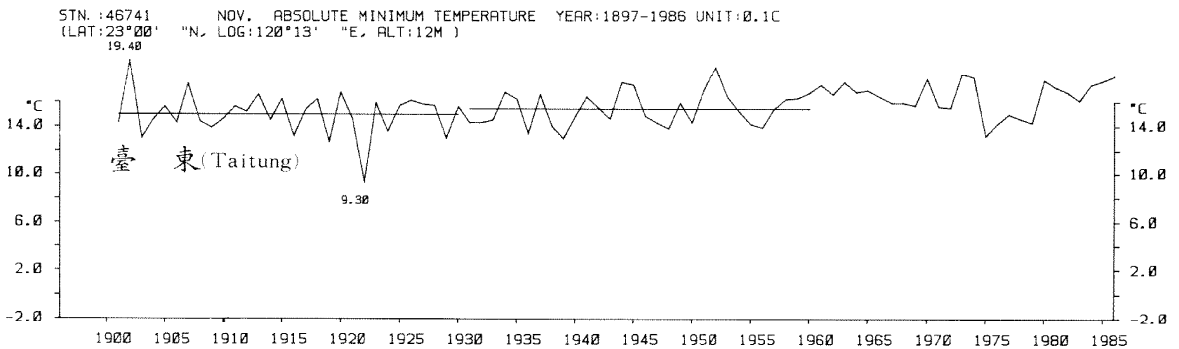

STN.:46744 SEP. ABSOLUTE MINIMUM TEMPERATURE YEAR:1931-1986 UNIT:0.1C
 (LAT:22°35' "N, LOG:120°18' "E, ALT:2M)

STN.:46754 DEC. ABSOLUTE MINIMUM TEMPERATURE YEAR:1940-1986 UNIT:0.1C
(LAT:22°21' "N, LOG:120°54' "E, ALT:7M)