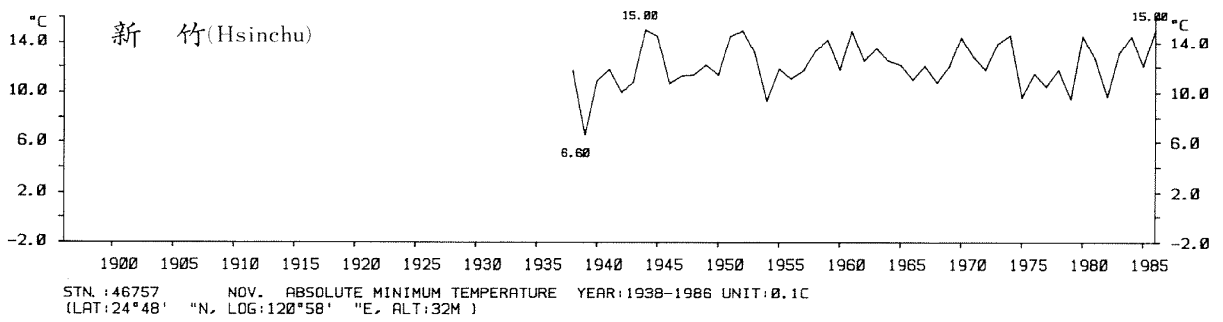

STN.:46744 SEP. ABSOLUTE MINIMUM TEMPERATURE YEAR:1931-1986 UNIT:0.1C
 (LAT:22°35' "N, LOG:120°18' "E, ALT:2M)

STN.:46754 DEC. ABSOLUTE MINIMUM TEMPERATURE YEAR:1940-1986 UNIT:0.1C
(LAT:22°21' "N, LOG:120°54' "E, ALT:7M)