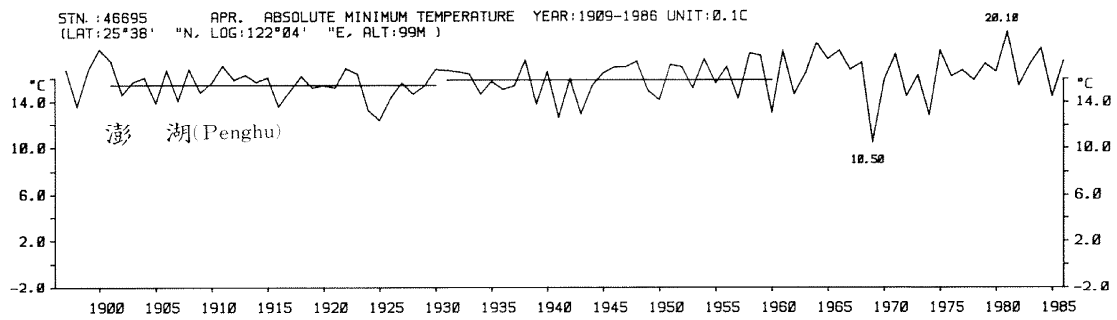

三、月(年)絕對最低溫度歷年變化

3.Long Period Variation of Absolute Min. Temperature, Monthly and Annual

STN.: 46699 JUL. ABSOLUTE MINIMUM TEMPERATURE YEAR: 1911-1986 UNIT: 0.1C
 (LAT: 23°50' "N, LOG: 121°37' "E, ALT: 17M)