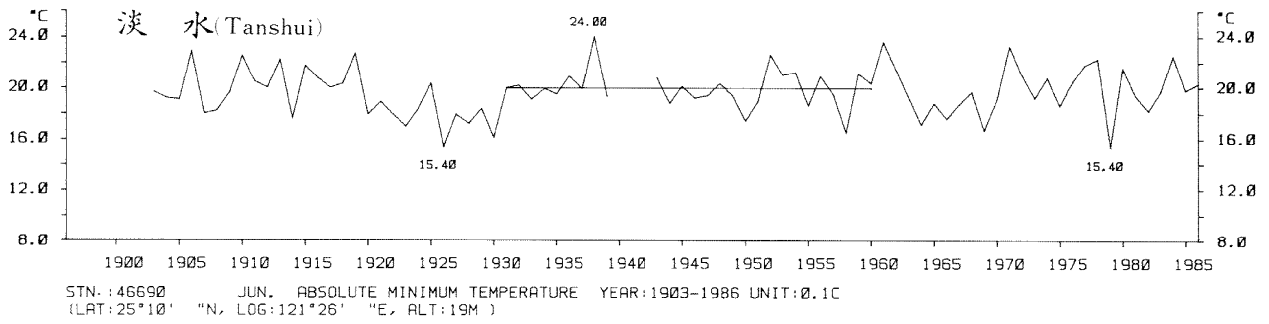

三、月(年)絕對最低溫度歷年變化

3.Long Period Variation of Absolute Min. Temperature, Monthly and Annual

STN.: 46699 JUL. ABSOLUTE MINIMUM TEMPERATURE YEAR: 1911-1986 UNIT: 0.1C
 (LAT: 23°50' "N, LOG: 121°37' "E, ALT: 17M)