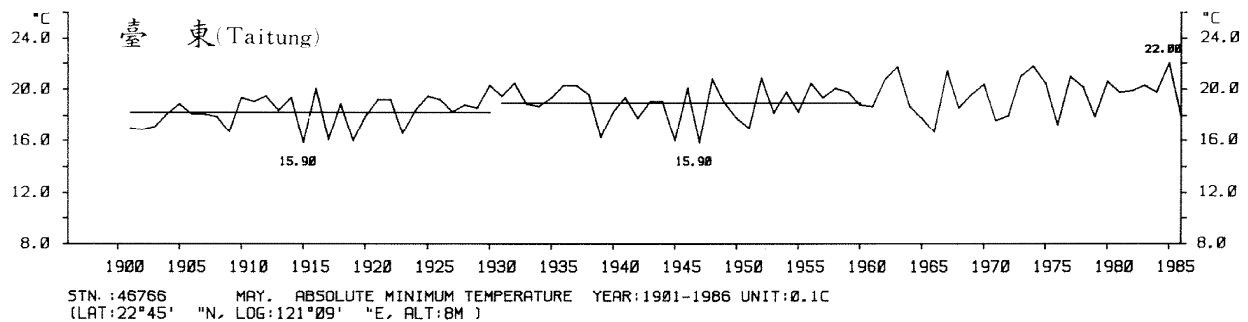

三、月(年)絕對最低溫度歷年變化

3.Long Period Variation of Absolute Min. Temperature, Monthly and Annual

STN.: 46699 JUL. ABSOLUTE MINIMUM TEMPERATURE YEAR: 1911-1986 UNIT: 0.1C
 (LAT: 23°50' "N, LOG: 121°37' "E, ALT: 17M)