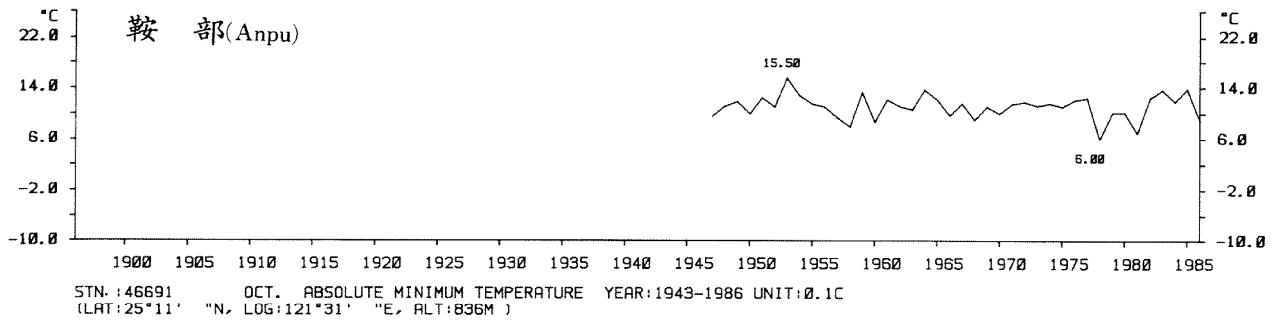

STN.:46744 SEP. ABSOLUTE MINIMUM TEMPERATURE YEAR:1931-1986 UNIT:0.1C
 (LAT:22°35' "N, LOG:120°18' "E, ALT:2M)

STN.:46754 DEC. ABSOLUTE MINIMUM TEMPERATURE YEAR:1940-1986 UNIT:0.1C
(LAT:22°21' "N, LOG:120°54' "E, ALT:7M)