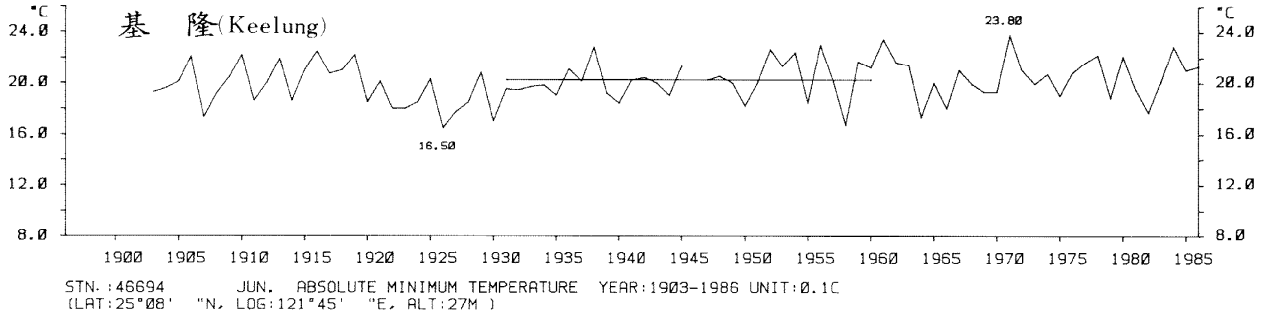

三、月(年)絕對最低溫度歷年變化

3.Long Period Variation of Absolute Min. Temperature, Monthly and Annual

STN.: 46699 JUL. ABSOLUTE MINIMUM TEMPERATURE YEAR: 1911-1986 UNIT: 0.1C
 (LAT: 23°50' "N, LOG: 121°37' "E, ALT: 17M)