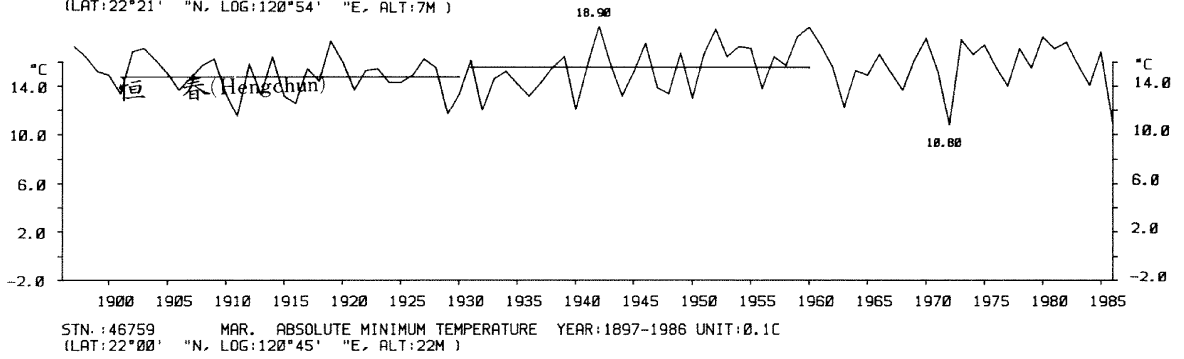

三、月(年)絕對最低溫度歷年變化

3.Long Period Variation of Absolute Min. Temperature, Monthly and Annual

STN.: 46699 JUL. ABSOLUTE MINIMUM TEMPERATURE YEAR: 1911-1986 UNIT: 0.1C
 (LAT: 23°50' "N, LOG: 121°37' "E, ALT: 17M)

STN.: 46748 JUL. ABSOLUTE MINIMUM TEMPERATURE YEAR: 1968-1986 UNIT: 0.1C
 (LAT: 23°30' "N, LOG: 120°25' "E, ALT: 26M)

STN.: 46761 JUL. ABSOLUTE MINIMUM TEMPERATURE YEAR: 1932-1986 UNIT: 0.1C
 (LAT: 23°06' "N, LOG: 121°22' "E, ALT: 32M)

STN.: 46741 JUL. ABSOLUTE MINIMUM TEMPERATURE YEAR: 1897-1986 UNIT: 0.1C
 (LAT: 23°00' "N, LOG: 120°13' "E, ALT: 12M)

STN.: 46766 JUL. ABSOLUTE MINIMUM TEMPERATURE YEAR: 1901-1986 UNIT: 0.1C
 (LAT: 22°45' "N, LOG: 121°09' "E, ALT: 8M)