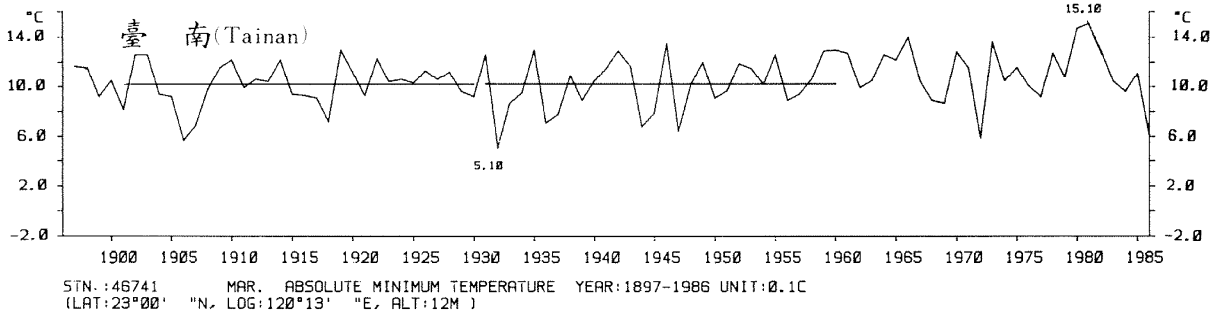

三、月(年)絕對最低溫度歷年變化

3.Long Period Variation of Absolute Min. Temperature, Monthly and Annual

STN.: 46699 JUL. ABSOLUTE MINIMUM TEMPERATURE YEAR: 1911-1986 UNIT: 0.1C
 (LAT: 23°50' "N, LOG: 121°37' "E, ALT: 17M)