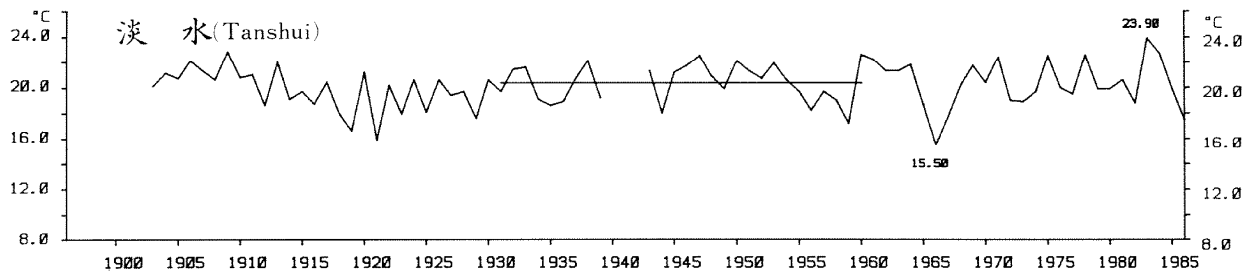

STN.: 46744 JUL. ABSOLUTE MINIMUM TEMPERATURE YEAR: 1931-1986 UNIT: 0.1C
 (LAT: 22°35' "N, LOG: 120°18' "E, ALT: 2M)

STN.:46699 SEP. ABSOLUTE MINIMUM TEMPERATURE YEAR:1911-1986 UNIT:0.1C
 (LAT:23°58' "N, LOG:121°37' "E, ALT:17M)