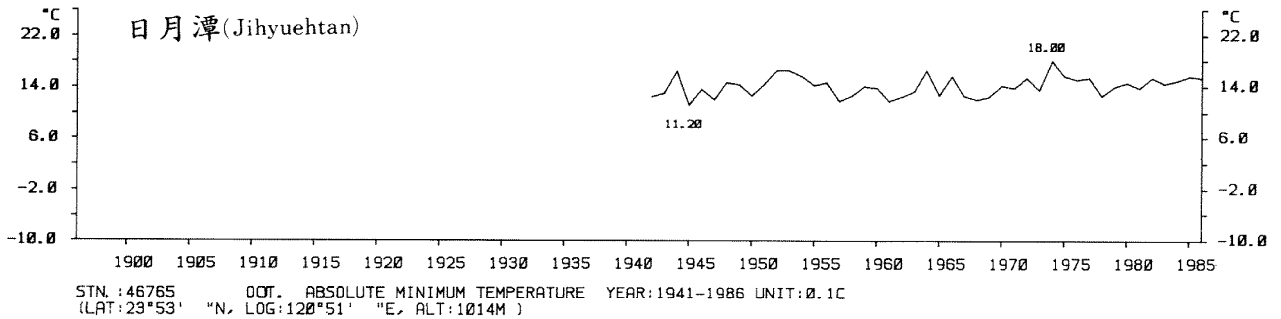

STN.:46744 SEP. ABSOLUTE MINIMUM TEMPERATURE YEAR:1931-1986 UNIT:0.1C
 (LAT:22°35' "N, LOG:120°18' "E, ALT:2M)

STN.:46754 DEC. ABSOLUTE MINIMUM TEMPERATURE YEAR:1940-1986 UNIT:0.1C
(LAT:22°21' "N, LOG:120°54' "E, ALT:7M)