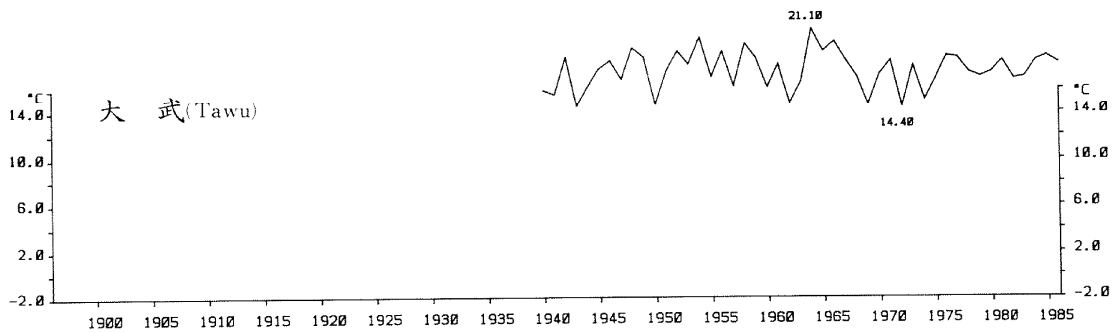

三、月(年)絕對最低溫度歷年變化

3.Long Period Variation of Absolute Min. Temperature, Monthly and Annual

STN.: 46699 JUL. ABSOLUTE MINIMUM TEMPERATURE YEAR: 1911-1986 UNIT: 0.1C
 (LAT: 23°50' "N, LOG: 121°37' "E, ALT: 17M)