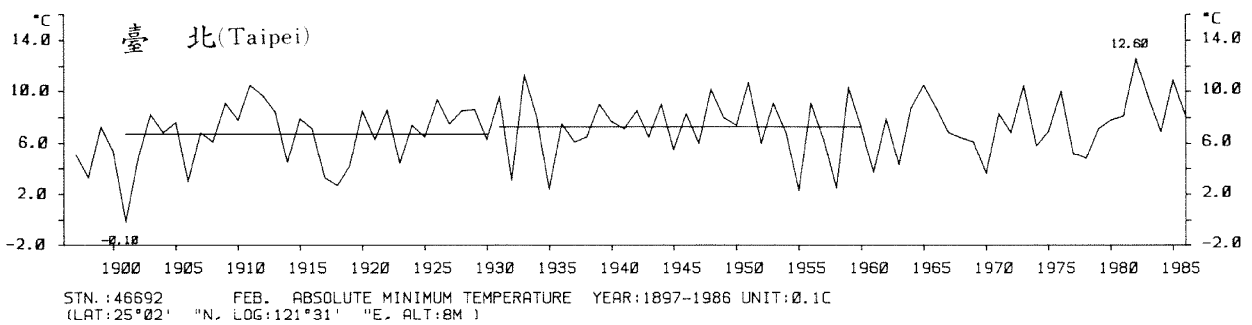

三、月(年)絕對最低溫度歷年變化

3.Long Period Variation of Absolute Min. Temperature, Monthly and Annual

STN.: 46699 JUL. ABSOLUTE MINIMUM TEMPERATURE YEAR: 1911-1986 UNIT: 0.1C
 (LAT: 23°50' "N, LOG: 121°37' "E, ALT: 17M)