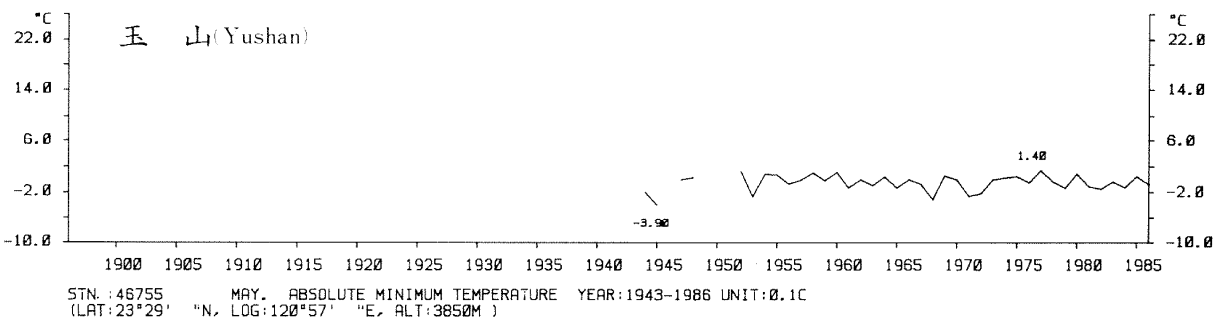

三、月(年)絕對最低溫度歷年變化

3.Long Period Variation of Absolute Min. Temperature, Monthly and Annual

STN.: 46699 JUL. ABSOLUTE MINIMUM TEMPERATURE YEAR: 1911-1986 UNIT: 0.1C
 (LAT: 23°50' "N, LOG: 121°37' "E, ALT: 17M)

STN.: 46741 JUL. ABSOLUTE MINIMUM TEMPERATURE YEAR: 1897-1986 UNIT: 0.1C
 (LAT: 23°00' "N, LOG: 120°13' "E, ALT: 12M)

STN.: 46766 JUL. ABSOLUTE MINIMUM TEMPERATURE YEAR: 1901-1986 UNIT: 0.1C
 (LAT: 22°45' "N, LOG: 121°09' "E, ALT: 8M)