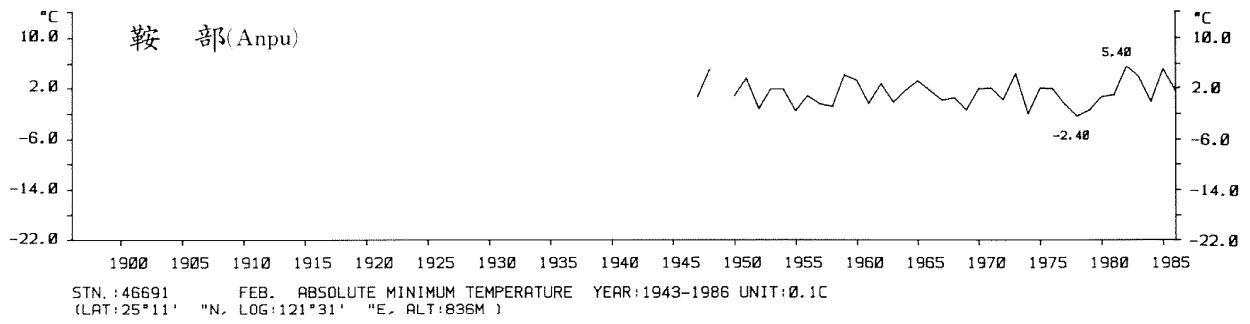

三、月(年)絕對最低溫度歷年變化

3.Long Period Variation of Absolute Min. Temperature, Monthly and Annual

STN.: 46699 JUL. ABSOLUTE MINIMUM TEMPERATURE YEAR: 1911-1986 UNIT: 0.1C
 (LAT: 23°50' "N, LOG: 121°37' "E, ALT: 17M)