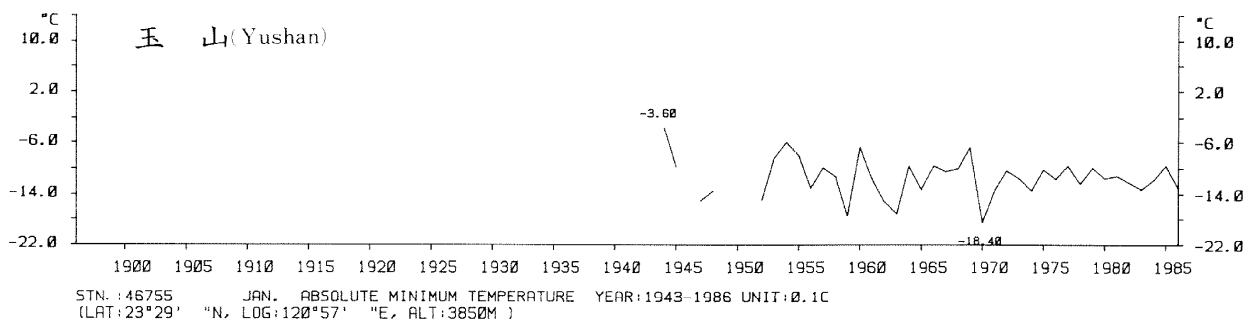

三、月(年)絕對最低溫度歷年變化

3.Long Period Variation of Absolute Min. Temperature, Monthly and Annual

STN.: 46699 JUL. ABSOLUTE MINIMUM TEMPERATURE YEAR: 1911-1986 UNIT: 0.1C
 (LAT: 23°50' "N, LOG: 121°37' "E, ALT: 17M)