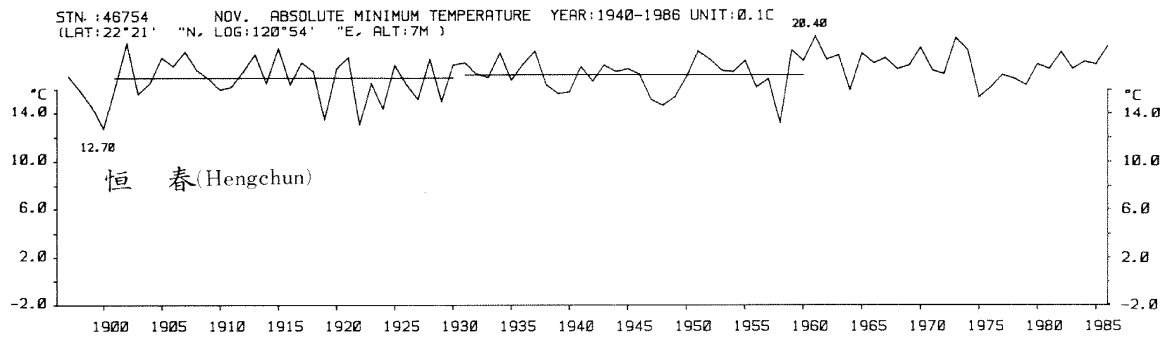

STN.:46744 SEP. ABSOLUTE MINIMUM TEMPERATURE YEAR:1931-1986 UNIT:0.1C
 (LAT:22°35' "N, LOG:120°18' "E, ALT:2M)

STN.:46754 DEC. ABSOLUTE MINIMUM TEMPERATURE YEAR:1940-1986 UNIT:0.1C
(LAT:22°21' "N, LOG:120°54' "E, ALT:7M)