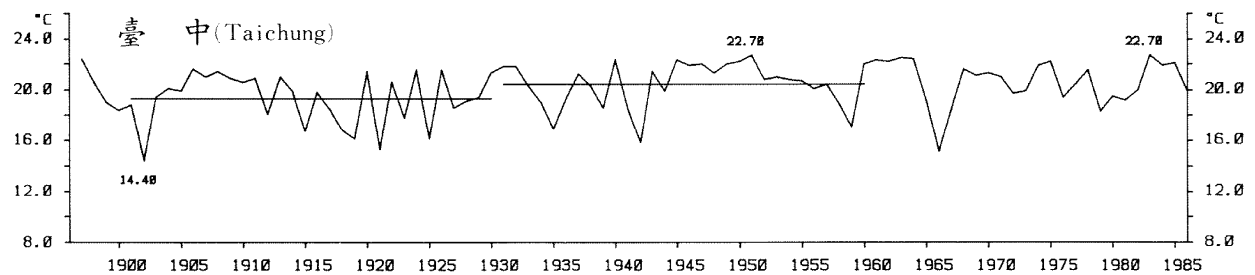

STN.: 46744 JUL. ABSOLUTE MINIMUM TEMPERATURE YEAR: 1931-1986 UNIT: 0.1C
 (LAT: 22°35' "N, LOG: 120°18' "E, ALT: 2M)

STN.:46699 SEP. ABSOLUTE MINIMUM TEMPERATURE YEAR:1911-1986 UNIT:0.1C
 (LAT:23°58' "N, LOG:121°37' "E, ALT:17M)