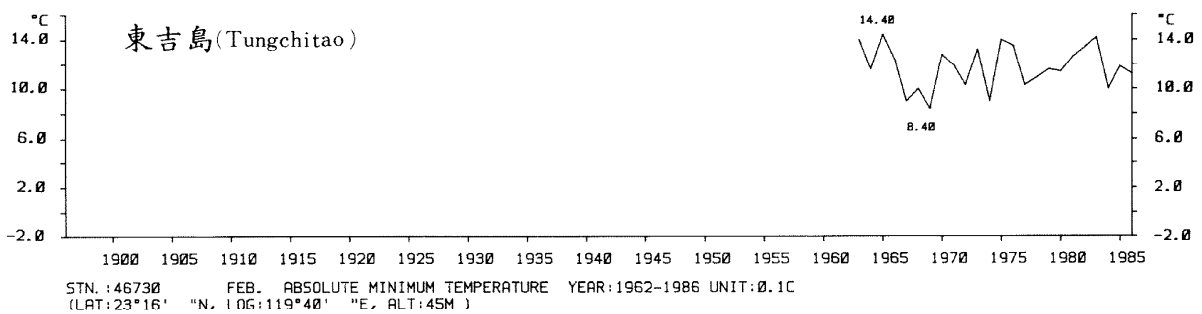

三、月(年)絕對最低溫度歷年變化

3.Long Period Variation of Absolute Min. Temperature, Monthly and Annual

STN.: 46699 JUL. ABSOLUTE MINIMUM TEMPERATURE YEAR: 1911-1986 UNIT: 0.1C
 (LAT: 23°50' "N, LOG: 121°37' "E, ALT: 17M)