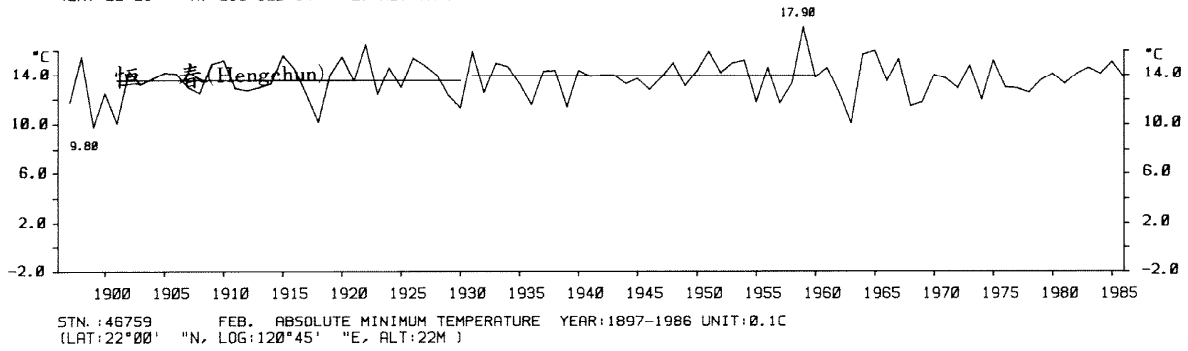

三、月(年)絕對最低溫度歷年變化

3.Long Period Variation of Absolute Min. Temperature, Monthly and Annual

STN.: 46699 JUL. ABSOLUTE MINIMUM TEMPERATURE YEAR: 1911-1986 UNIT: 0.1C
 (LAT: 23°50' "N, LOG: 121°37' "E, ALT: 17M)