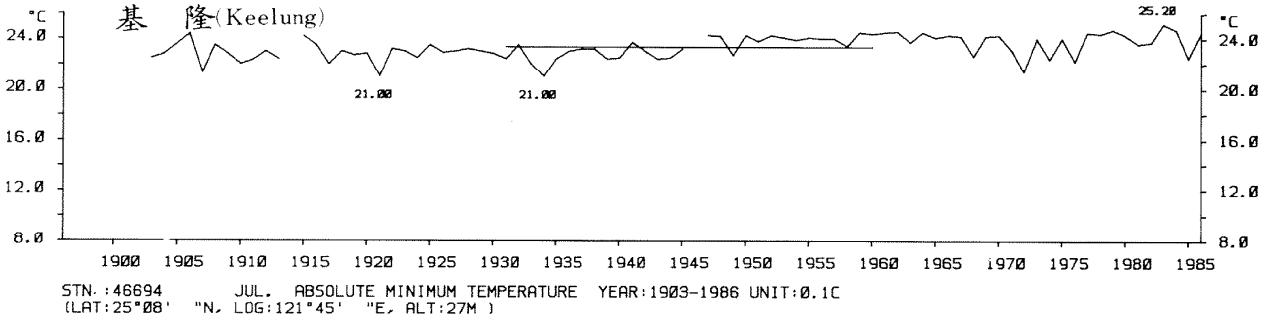

三、月(年)絕對最低溫度歷年變化

3.Long Period Variation of Absolute Min. Temperature, Monthly and Annual

STN.: 46699 JUL. ABSOLUTE MINIMUM TEMPERATURE YEAR: 1911-1986 UNIT: 0.1C
 (LAT: 23°50' "N, LOG: 121°37' "E, ALT: 17M)