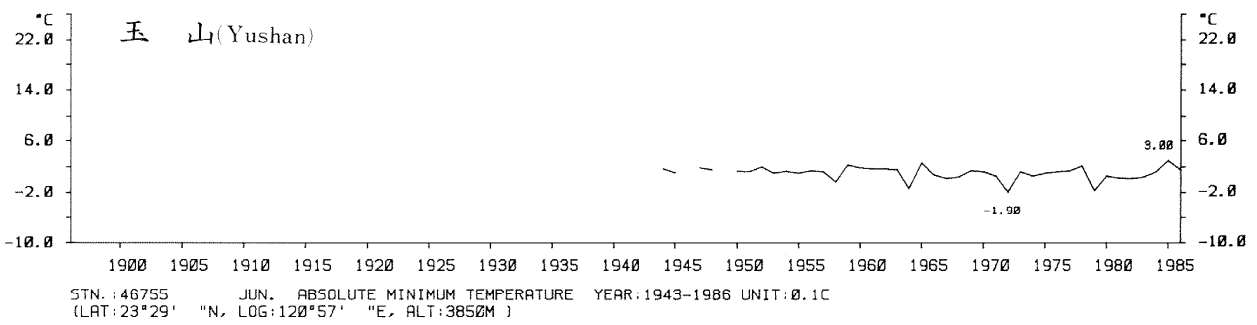

三、月(年)絕對最低溫度歷年變化

3.Long Period Variation of Absolute Min. Temperature, Monthly and Annual

STN.: 46699 JUL. ABSOLUTE MINIMUM TEMPERATURE YEAR: 1911-1986 UNIT: 0.1C
 (LAT: 23°50' "N, LOG: 121°37' "E, ALT: 17M)

STN.: 46741 JUL. ABSOLUTE MINIMUM TEMPERATURE YEAR: 1897-1986 UNIT: 0.1C
 (LAT: 23°00' "N, LOG: 120°13' "E, ALT: 12M)

STN.: 46766 JUL. ABSOLUTE MINIMUM TEMPERATURE YEAR: 1901-1986 UNIT: 0.1C
 (LAT: 22°45' "N, LOG: 121°09' "E, ALT: 8M)