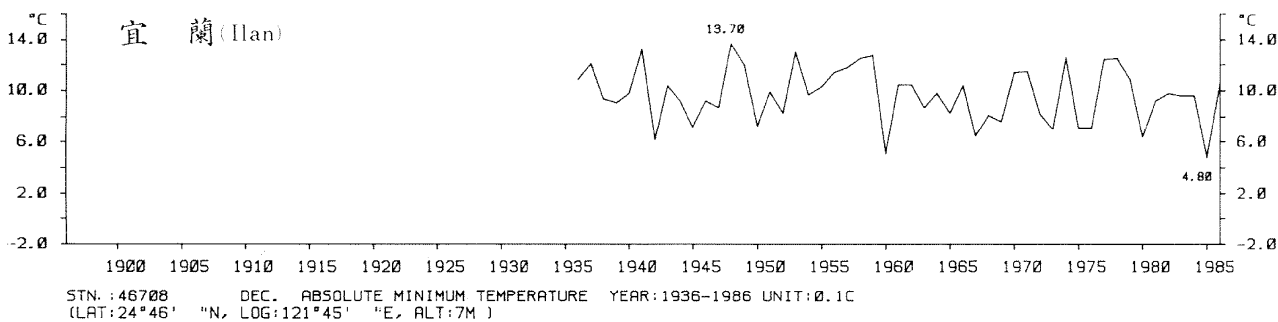

STN.:46744 SEP. ABSOLUTE MINIMUM TEMPERATURE YEAR:1931-1986 UNIT:0.1C
 (LAT:22°35' "N, LOG:120°18' "E, ALT:2M)

STN.:46754 DEC. ABSOLUTE MINIMUM TEMPERATURE YEAR:1940-1986 UNIT:0.1C
(LAT:22°21' "N, LOG:120°54' "E, ALT:7M)