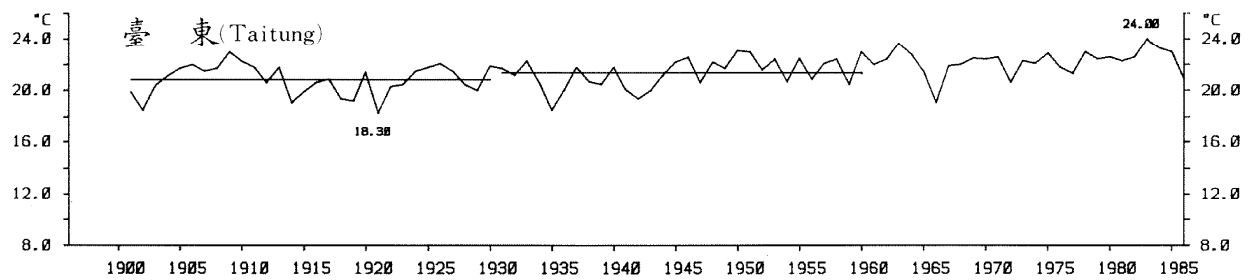

STN.:46766 SEP. ABSOLUTE MINIMUM TEMPERATURE YEAR:1901-1986 UNIT:0.1C
(LAT:22°45' "N, LOG:121°09' "E, ALT:8M)