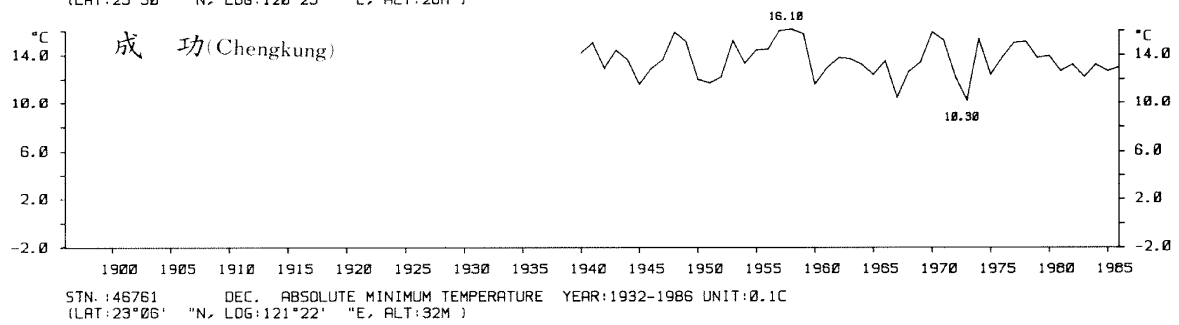

STN.:46744 SEP. ABSOLUTE MINIMUM TEMPERATURE YEAR:1931-1986 UNIT:0.1C
 (LAT:22°35' "N, LOG:120°18' "E, ALT:2M)

STN.:46754 DEC. ABSOLUTE MINIMUM TEMPERATURE YEAR:1940-1986 UNIT:0.1C
(LAT:22°21' "N, LOG:120°54' "E, ALT:7M)