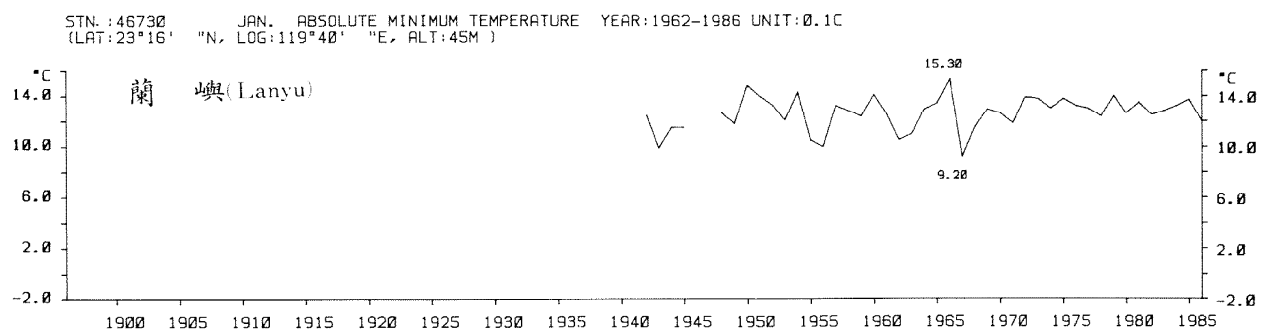

三、月(年)絕對最低溫度歷年變化

3.Long Period Variation of Absolute Min. Temperature, Monthly and Annual

STN.: 46699 JUL. ABSOLUTE MINIMUM TEMPERATURE YEAR: 1911-1986 UNIT: 0.1C
 (LAT: 23°50' "N, LOG: 121°37' "E, ALT: 17M)