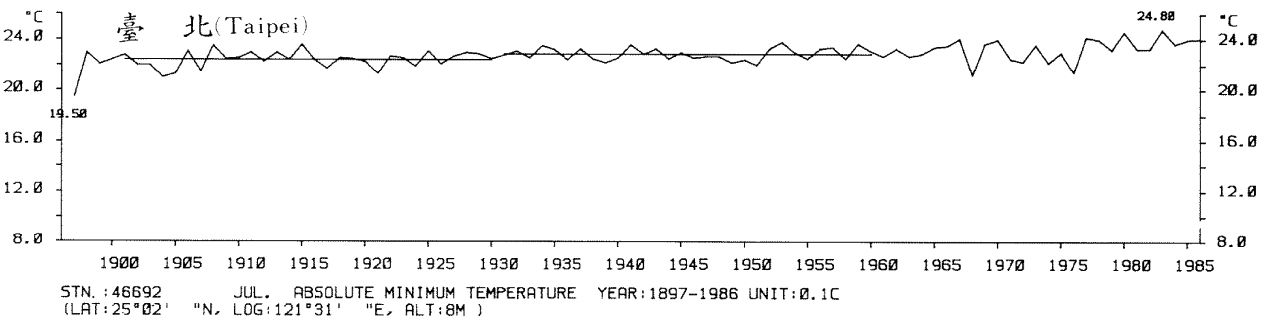

三、月(年)絕對最低溫度歷年變化

3.Long Period Variation of Absolute Min. Temperature, Monthly and Annual

STN.: 46699 JUL. ABSOLUTE MINIMUM TEMPERATURE YEAR: 1911-1986 UNIT: 0.1C
 (LAT: 23°50' "N, LOG: 121°37' "E, ALT: 17M)