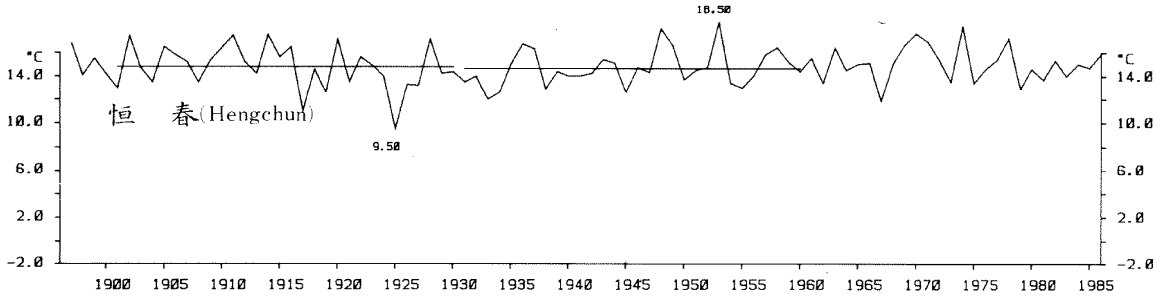

STN.:46744 SEP. ABSOLUTE MINIMUM TEMPERATURE YEAR:1931-1986 UNIT:0.1C
 (LAT:22°35' "N, LOG:120°18' "E, ALT:2M)

STN.:46754 DEC. ABSOLUTE MINIMUM TEMPERATURE YEAR:1940-1986 UNIT:0.1C
(LAT:22°21' "N, LOG:120°54' "E, ALT:7M)