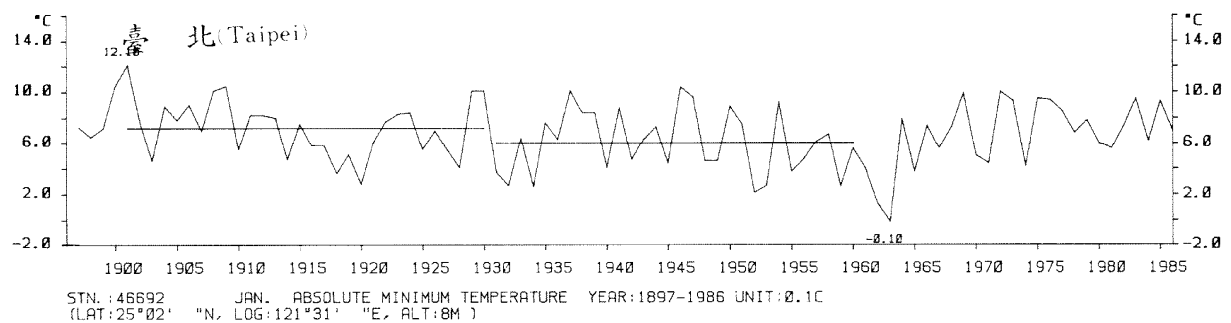

三、月(年)絕對最低溫度歷年變化

3.Long Period Variation of Absolute Min. Temperature, Monthly and Annual

STN.: 46699 JUL. ABSOLUTE MINIMUM TEMPERATURE YEAR: 1911-1986 UNIT: 0.1C
 (LAT: 23°50' "N, LOG: 121°37' "E, ALT: 17M)