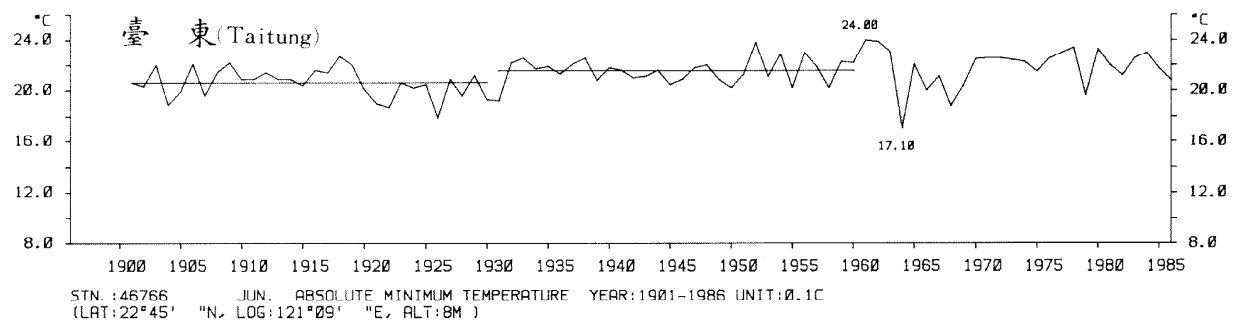

三、月(年)絕對最低溫度歷年變化

3.Long Period Variation of Absolute Min. Temperature, Monthly and Annual

STN.: 46699 JUL. ABSOLUTE MINIMUM TEMPERATURE YEAR: 1911-1986 UNIT: 0.1C
 (LAT: 23°50' "N, LOG: 121°37' "E, ALT: 17M)