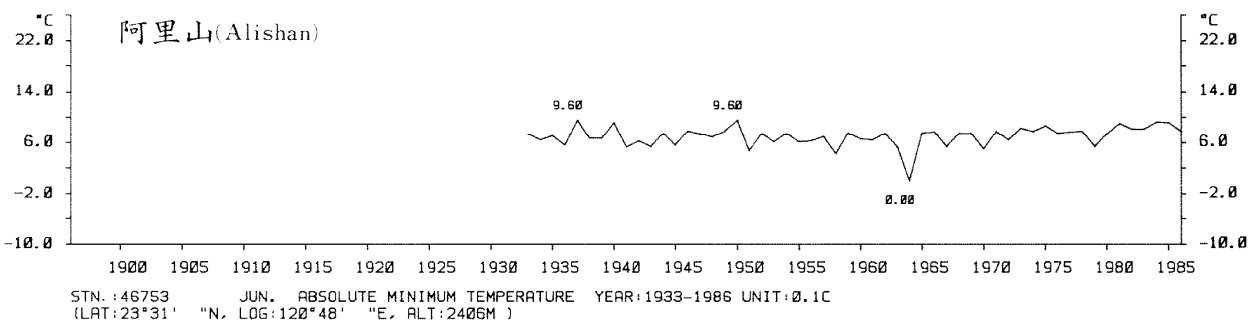

三、月(年)絕對最低溫度歷年變化

3.Long Period Variation of Absolute Min. Temperature, Monthly and Annual

STN.: 46699 JUL. ABSOLUTE MINIMUM TEMPERATURE YEAR: 1911-1986 UNIT: 0.1C
 (LAT: 23°50' "N, LOG: 121°37' "E, ALT: 17M)