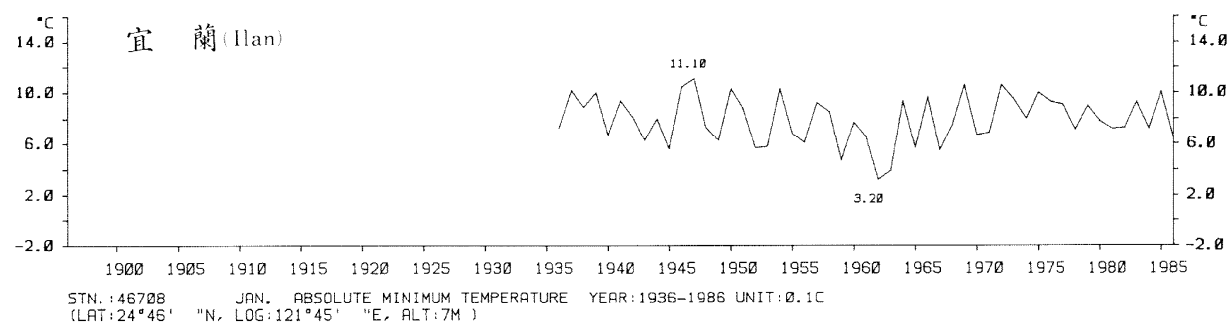

三、月(年)絕對最低溫度歷年變化

3.Long Period Variation of Absolute Min. Temperature, Monthly and Annual

STN.: 46699 JUL. ABSOLUTE MINIMUM TEMPERATURE YEAR: 1911-1986 UNIT: 0.1C
 (LAT: 23°50' "N, LOG: 121°37' "E, ALT: 17M)

STN.: 46741 JUL. ABSOLUTE MINIMUM TEMPERATURE YEAR: 1897-1986 UNIT: 0.1C
 (LAT: 23°00' "N, LOG: 120°13' "E, ALT: 12M)

STN.: 46766 JUL. ABSOLUTE MINIMUM TEMPERATURE YEAR: 1901-1986 UNIT: 0.1C
 (LAT: 22°45' "N, LOG: 121°09' "E, ALT: 8M)