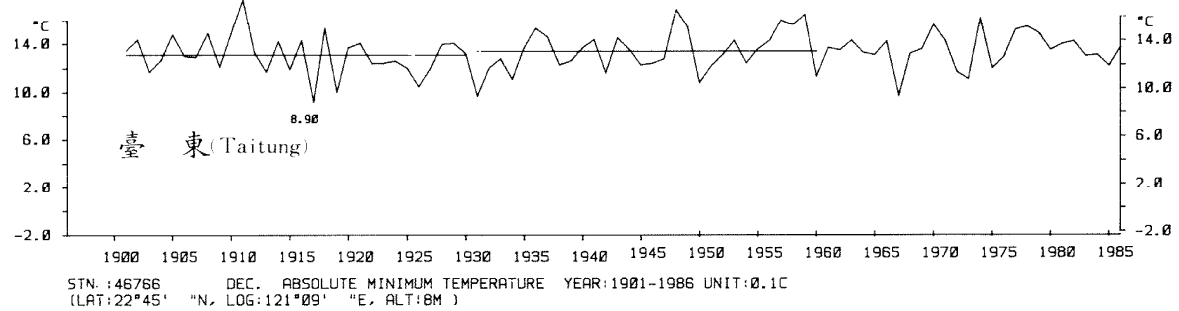

STN.:46744 SEP. ABSOLUTE MINIMUM TEMPERATURE YEAR:1931-1986 UNIT:0.1C
 (LAT:22°35' "N, LOG:120°18' "E, ALT:2M)

STN.:46754 DEC. ABSOLUTE MINIMUM TEMPERATURE YEAR:1940-1986 UNIT:0.1C
(LAT:22°21' "N, LOG:120°54' "E, ALT:7M)