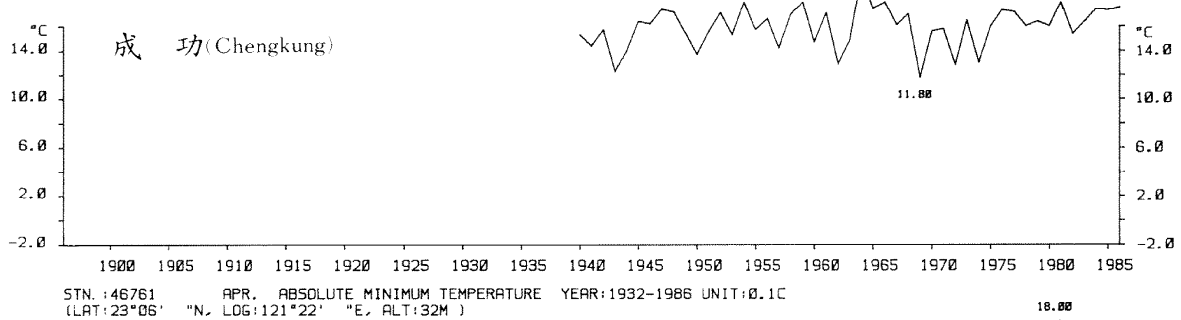

三、月(年)絕對最低溫度歷年變化

3.Long Period Variation of Absolute Min. Temperature, Monthly and Annual

STN.: 46699 JUL. ABSOLUTE MINIMUM TEMPERATURE YEAR: 1911-1986 UNIT: 0.1C
 (LAT: 23°50' "N, LOG: 121°37' "E, ALT: 17M)