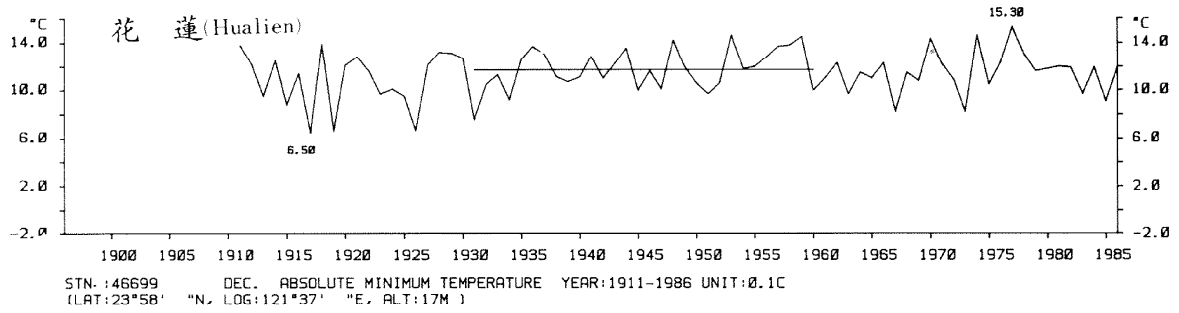

STN.:46744 SEP. ABSOLUTE MINIMUM TEMPERATURE YEAR:1931-1986 UNIT:0.1C
 (LAT:22°35' "N, LOG:120°18' "E, ALT:2M)

STN.:46754 DEC. ABSOLUTE MINIMUM TEMPERATURE YEAR:1940-1986 UNIT:0.1C
(LAT:22°21' "N, LOG:120°54' "E, ALT:7M)