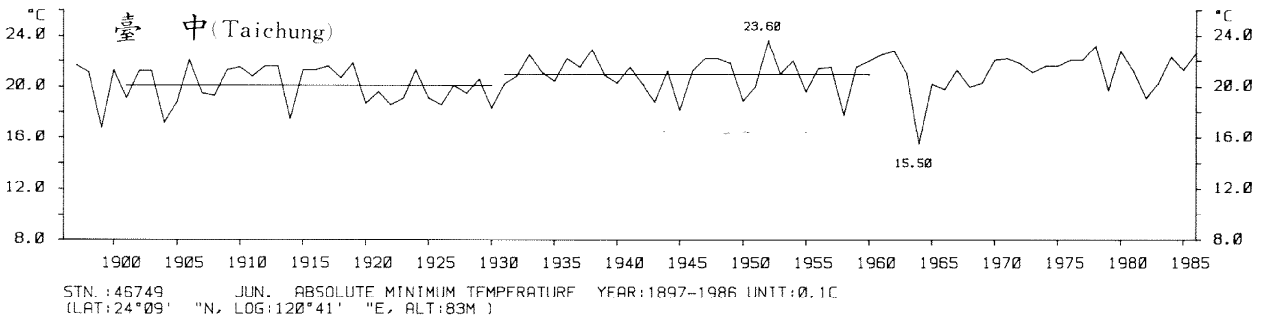

三、月(年)絕對最低溫度歷年變化

3.Long Period Variation of Absolute Min. Temperature, Monthly and Annual

STN.: 46699 JUL. ABSOLUTE MINIMUM TEMPERATURE YEAR: 1911-1986 UNIT: 0.1C
 (LAT: 23°50' "N, LOG: 121°37' "E, ALT: 17M)