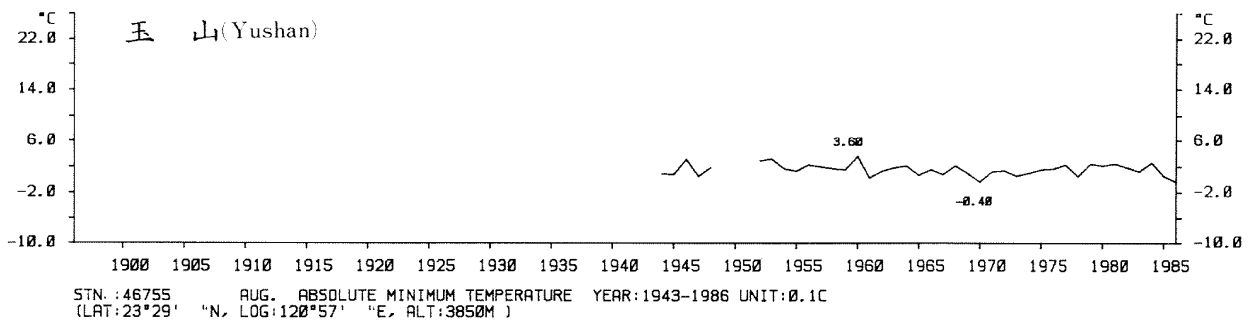

STN.: 46744 JUL. ABSOLUTE MINIMUM TEMPERATURE YEAR: 1931-1986 UNIT: 0.1C
 (LAT: 22°35' "N, LOG: 120°18' "E, ALT: 2M)

STN.:46699 SEP. ABSOLUTE MINIMUM TEMPERATURE YEAR:1911-1986 UNIT:0.1C
 (LAT:23°58' "N, LOG:121°37' "E, ALT:17M)