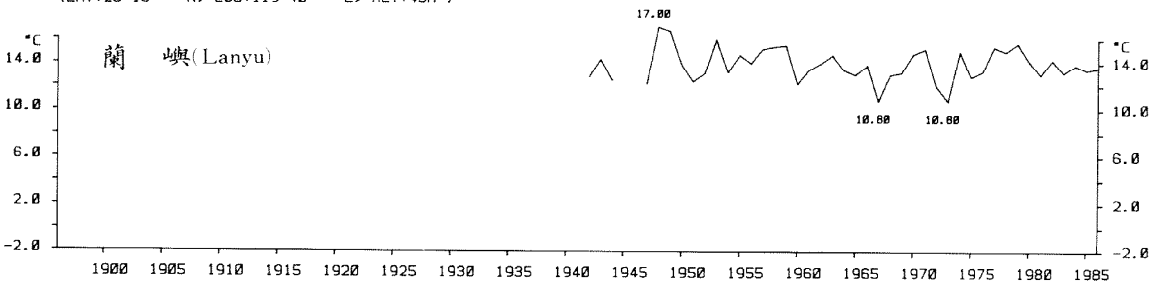

STN.:46762 DEC. ABSOLUTE MINIMUM TEMPERATURE YEAR:1942-1986 UNIT:0.1C
(LAT:22°02' "N, LOG:121°33' "E, ALT:323M)