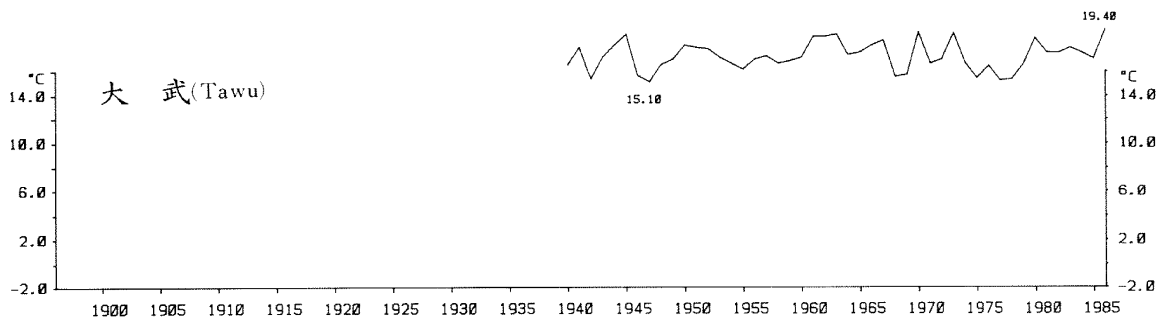

STN.:46744 SEP. ABSOLUTE MINIMUM TEMPERATURE YEAR:1931-1986 UNIT:0.1C
 (LAT:22°35' "N, LOG:120°18' "E, ALT:2M)

STN.:46754 DEC. ABSOLUTE MINIMUM TEMPERATURE YEAR:1940-1986 UNIT:0.1C
(LAT:22°21' "N, LOG:120°54' "E, ALT:7M)