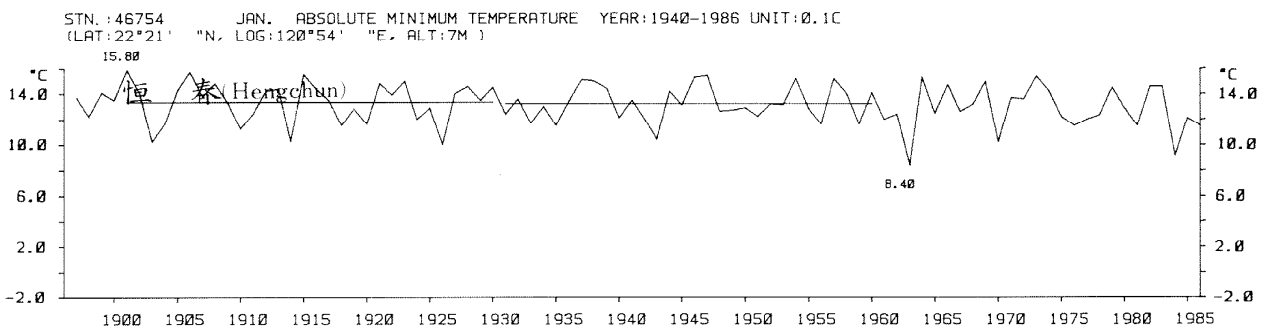

三、月(年)絕對最低溫度歷年變化

3.Long Period Variation of Absolute Min. Temperature, Monthly and Annual

STN.: 46699 JUL. ABSOLUTE MINIMUM TEMPERATURE YEAR: 1911-1986 UNIT: 0.1C
 (LAT: 23°50' "N, LOG: 121°37' "E, ALT: 17M)