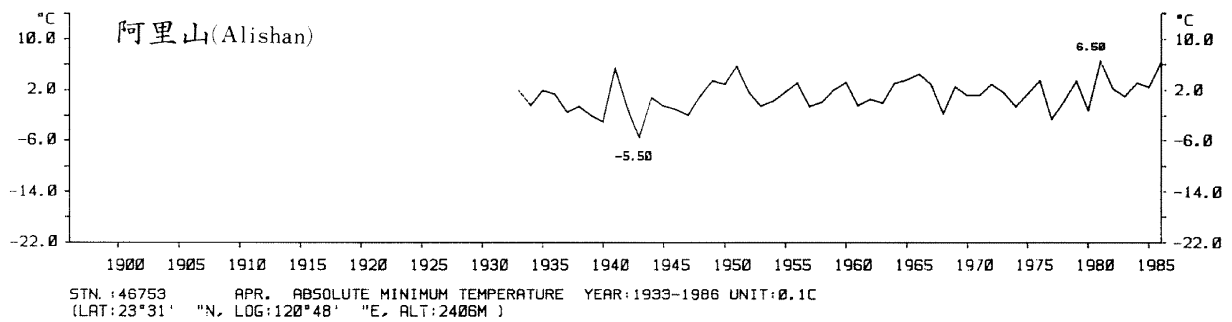

三、月(年)絕對最低溫度歷年變化

3.Long Period Variation of Absolute Min. Temperature, Monthly and Annual

STN.: 46699 JUL. ABSOLUTE MINIMUM TEMPERATURE YEAR: 1911-1986 UNIT: 0.1C
 (LAT: 23°50' "N, LOG: 121°37' "E, ALT: 17M)