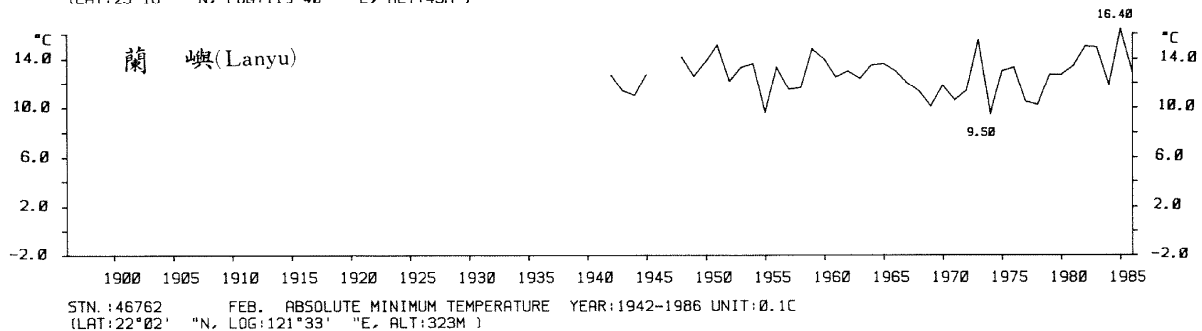

三、月(年)絕對最低溫度歷年變化

3.Long Period Variation of Absolute Min. Temperature, Monthly and Annual

STN.: 46699 JUL. ABSOLUTE MINIMUM TEMPERATURE YEAR: 1911-1986 UNIT: 0.1C
 (LAT: 23°50' "N, LOG: 121°37' "E, ALT: 17M)