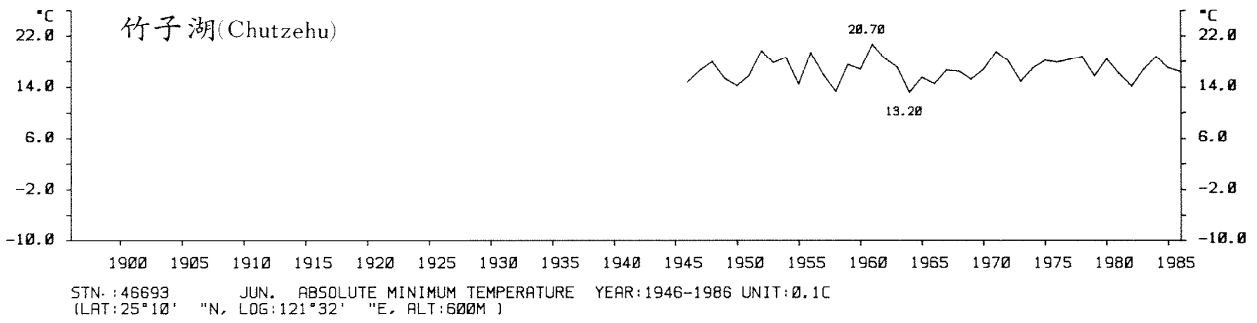

三、月(年)絕對最低溫度歷年變化

3.Long Period Variation of Absolute Min. Temperature, Monthly and Annual

STN.: 46699 JUL. ABSOLUTE MINIMUM TEMPERATURE YEAR: 1911-1986 UNIT: 0.1C
 (LAT: 23°50' "N, LOG: 121°37' "E, ALT: 17M)