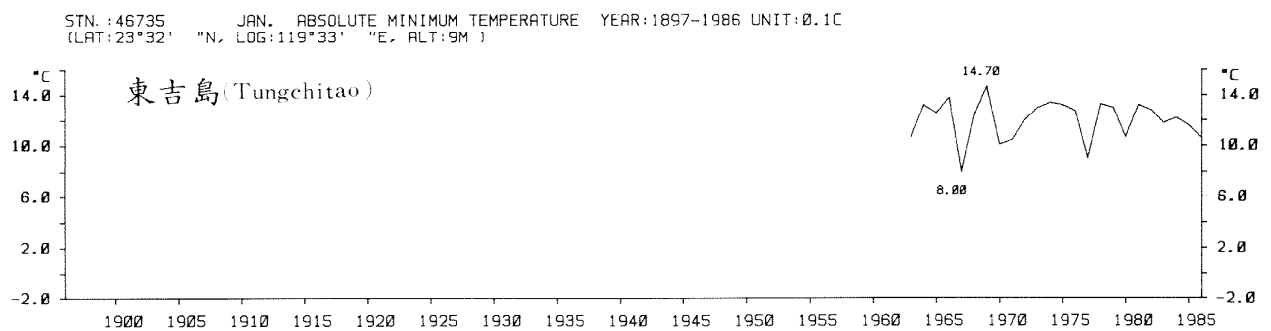

三、月(年)絕對最低溫度歷年變化

3.Long Period Variation of Absolute Min. Temperature, Monthly and Annual

STN.: 46699 JUL. ABSOLUTE MINIMUM TEMPERATURE YEAR: 1911-1986 UNIT: 0.1C
 (LAT: 23°50' "N, LOG: 121°37' "E, ALT: 17M)