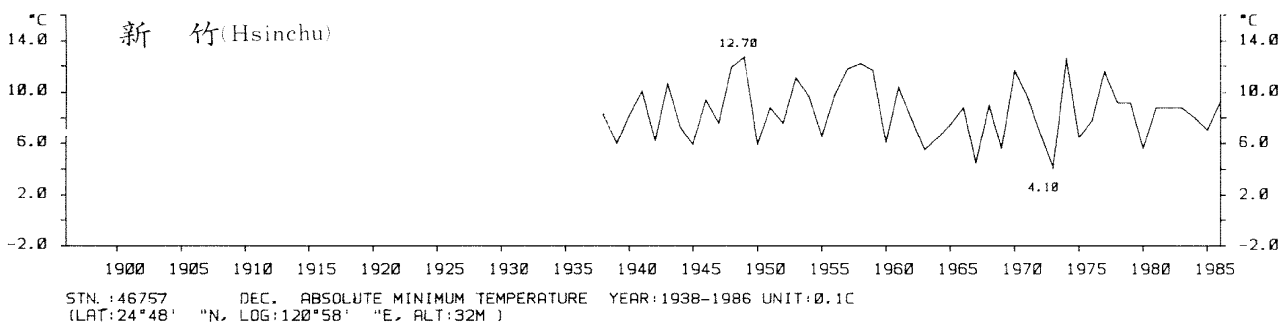

STN.:46744 SEP. ABSOLUTE MINIMUM TEMPERATURE YEAR:1931-1986 UNIT:0.1C
 (LAT:22°35' "N, LOG:120°18' "E, ALT:2M)

STN.:46754 DEC. ABSOLUTE MINIMUM TEMPERATURE YEAR:1940-1986 UNIT:0.1C
(LAT:22°21' "N, LOG:120°54' "E, ALT:7M)