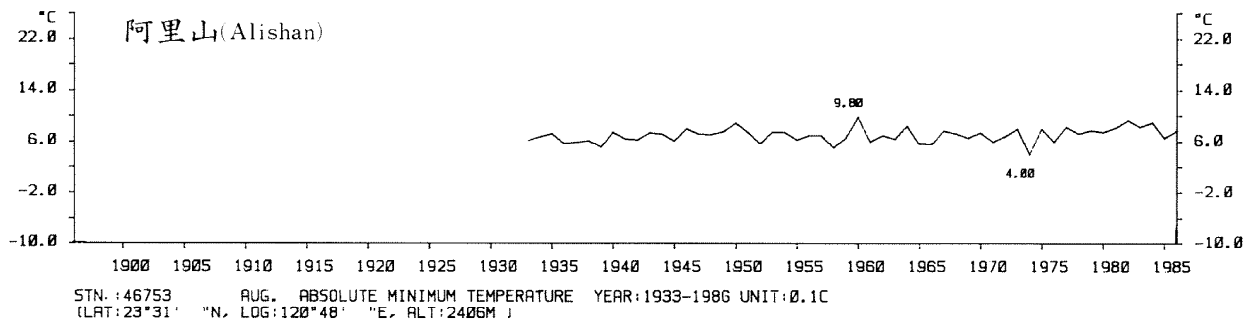

STN.: 46744 JUL. ABSOLUTE MINIMUM TEMPERATURE YEAR: 1931-1986 UNIT: 0.1C
 (LAT: 22°35' "N, LOG: 120°18' "E, ALT: 2M)

STN.:46699 SEP. ABSOLUTE MINIMUM TEMPERATURE YEAR:1911-1986 UNIT:0.1C
 (LAT:23°58' "N, LOG:121°37' "E, ALT:17M)