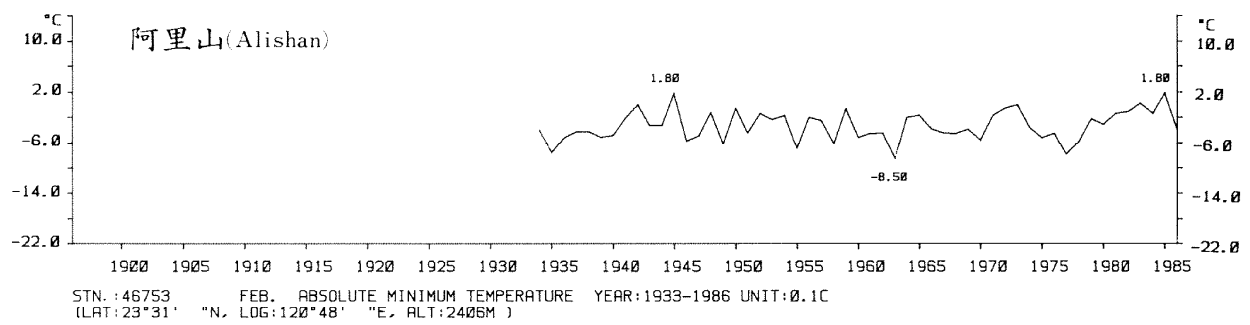

三、月(年)絕對最低溫度歷年變化

3.Long Period Variation of Absolute Min. Temperature, Monthly and Annual

STN.: 46699 JUL. ABSOLUTE MINIMUM TEMPERATURE YEAR: 1911-1986 UNIT: 0.1C
 (LAT: 23°50' "N, LOG: 121°37' "E, ALT: 17M)