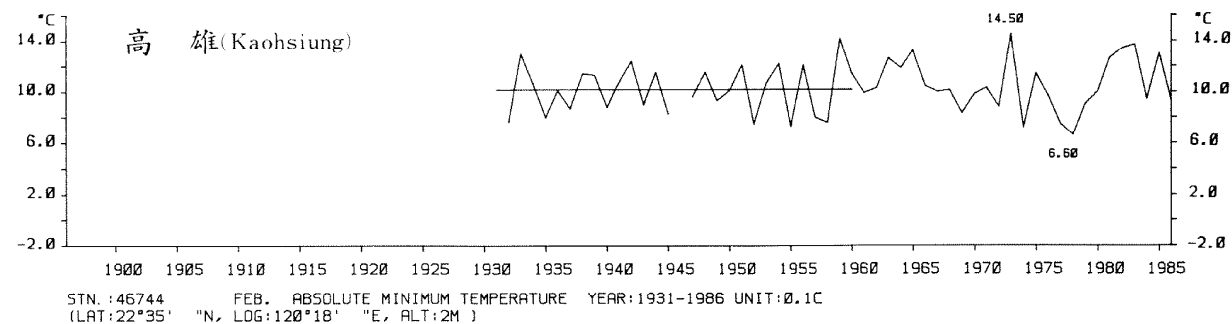

三、月(年)絕對最低溫度歷年變化

3.Long Period Variation of Absolute Min. Temperature, Monthly and Annual

STN.: 46699 JUL. ABSOLUTE MINIMUM TEMPERATURE YEAR: 1911-1986 UNIT: 0.1C
 (LAT: 23°50' "N, LOG: 121°37' "E, ALT: 17M)