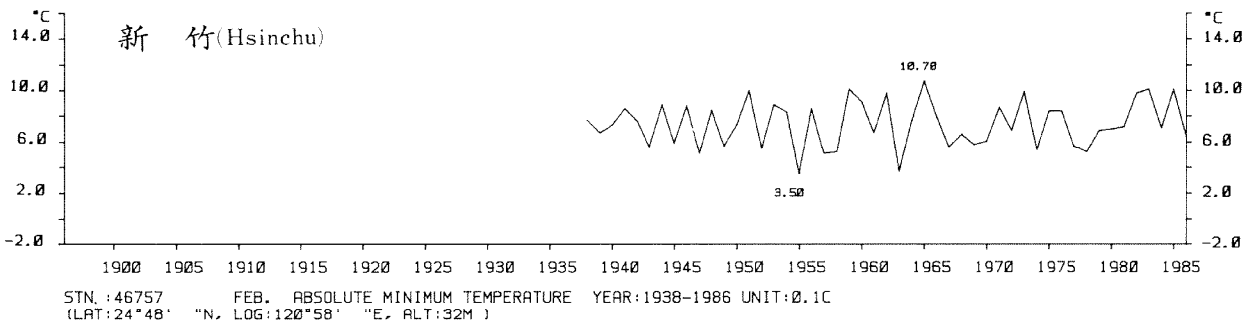

三、月(年)絕對最低溫度歷年變化

3.Long Period Variation of Absolute Min. Temperature, Monthly and Annual

STN.: 46699 JUL. ABSOLUTE MINIMUM TEMPERATURE YEAR: 1911-1986 UNIT: 0.1C
 (LAT: 23°50' "N, LOG: 121°37' "E, ALT: 17M)