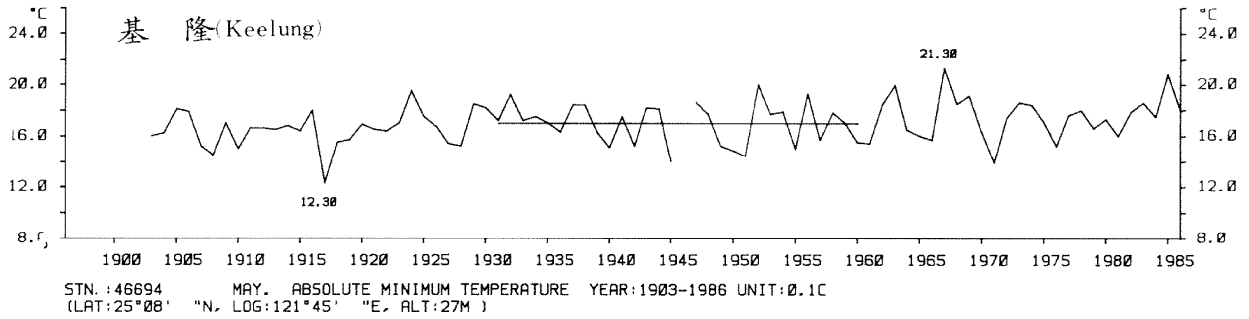

三、月(年)絕對最低溫度歷年變化

3.Long Period Variation of Absolute Min. Temperature, Monthly and Annual

STN.: 46699 JUL. ABSOLUTE MINIMUM TEMPERATURE YEAR: 1911-1986 UNIT: 0.1C
 (LAT: 23°50' "N, LOG: 121°37' "E, ALT: 17M)