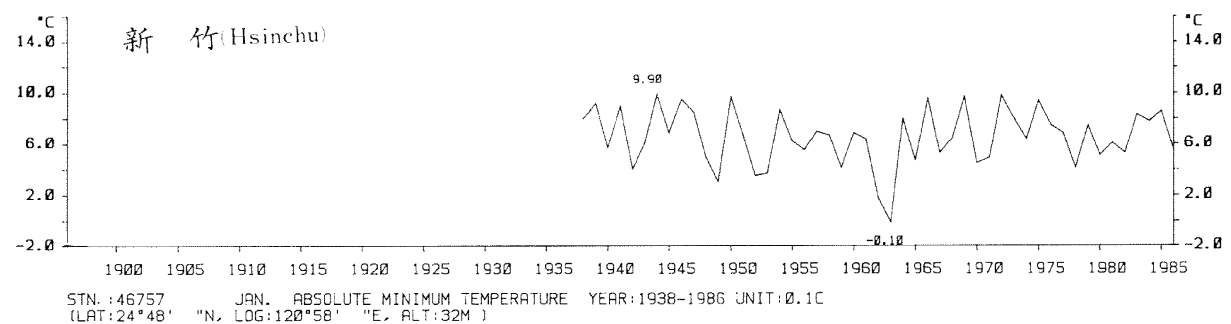

三、月(年)絕對最低溫度歷年變化

3.Long Period Variation of Absolute Min. Temperature, Monthly and Annual

STN.: 46699 JUL. ABSOLUTE MINIMUM TEMPERATURE YEAR: 1911-1986 UNIT: 0.1C
 (LAT: 23°50' "N, LOG: 121°37' "E, ALT: 17M)