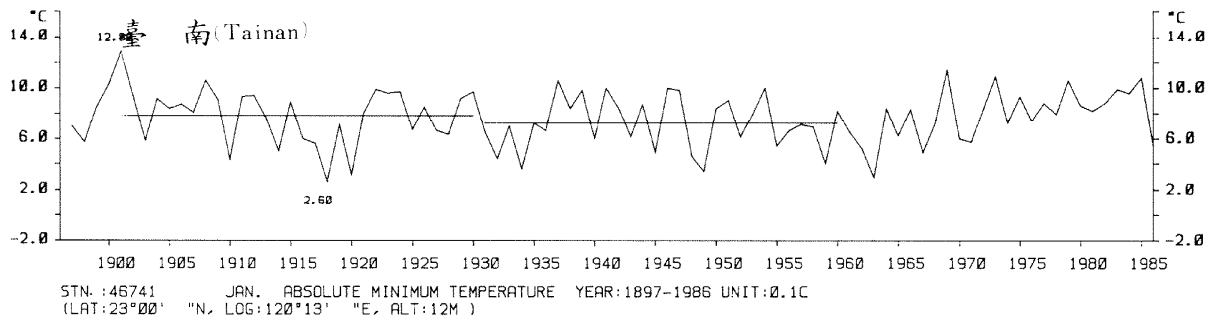

三、月(年)絕對最低溫度歷年變化

3.Long Period Variation of Absolute Min. Temperature, Monthly and Annual

STN.: 46699 JUL. ABSOLUTE MINIMUM TEMPERATURE YEAR: 1911-1986 UNIT: 0.1C
 (LAT: 23°50' "N, LOG: 121°37' "E, ALT: 17M)