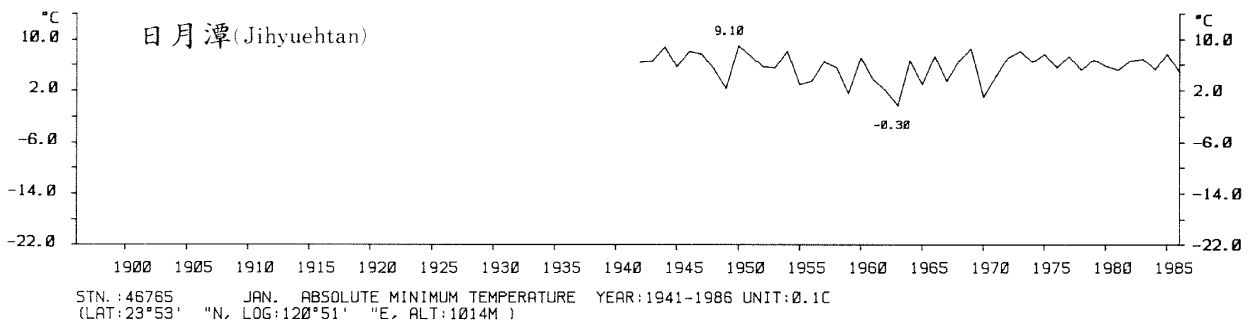

三、月(年)絕對最低溫度歷年變化

3.Long Period Variation of Absolute Min. Temperature, Monthly and Annual

STN.: 46699 JUL. ABSOLUTE MINIMUM TEMPERATURE YEAR: 1911-1986 UNIT: 0.1C
 (LAT: 23°50' "N, LOG: 121°37' "E, ALT: 17M)