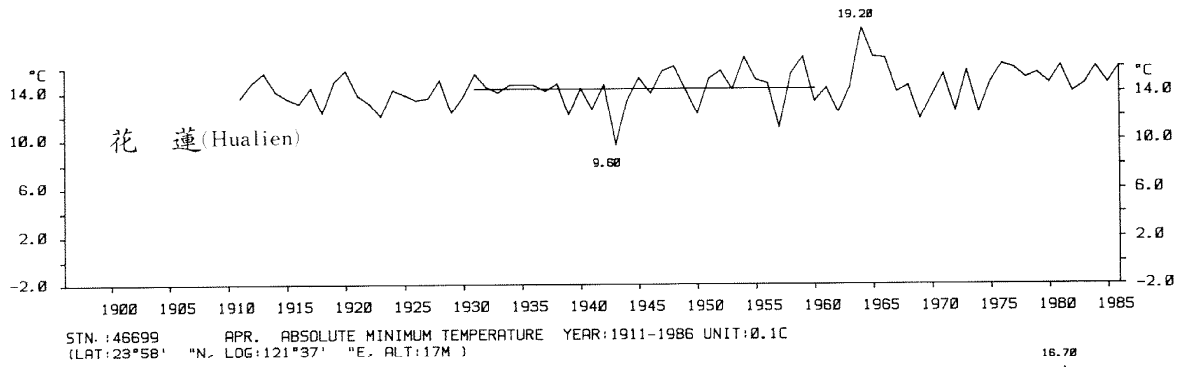

三、月(年)絕對最低溫度歷年變化

3.Long Period Variation of Absolute Min. Temperature, Monthly and Annual

STN.: 46699 JUL. ABSOLUTE MINIMUM TEMPERATURE YEAR: 1911-1986 UNIT: 0.1C
 (LAT: 23°50' "N, LOG: 121°37' "E, ALT: 17M)