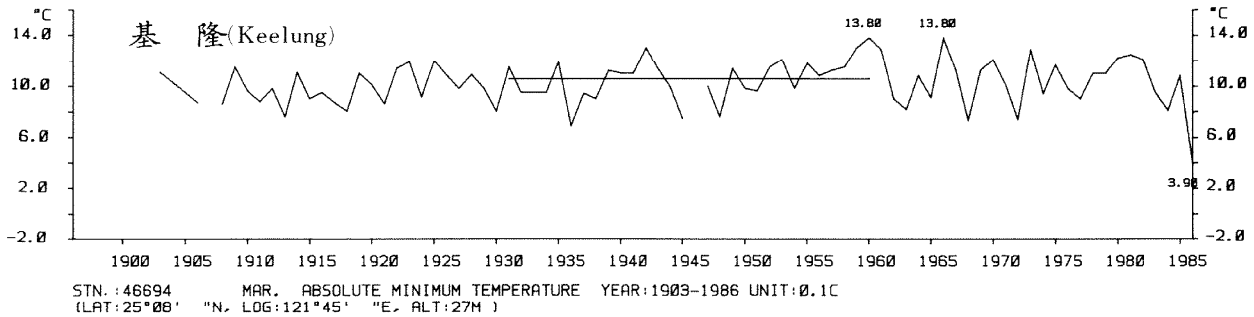

三、月(年)絕對最低溫度歷年變化

3.Long Period Variation of Absolute Min. Temperature, Monthly and Annual

STN.: 46699 JUL. ABSOLUTE MINIMUM TEMPERATURE YEAR: 1911-1986 UNIT: 0.1C
 (LAT: 23°50' "N, LOG: 121°37' "E, ALT: 17M)

STN.: 46741 JUL. ABSOLUTE MINIMUM TEMPERATURE YEAR: 1897-1986 UNIT: 0.1C
 (LAT: 23°00' "N, LOG: 120°13' "E, ALT: 12M)

STN.: 46766 JUL. ABSOLUTE MINIMUM TEMPERATURE YEAR: 1901-1986 UNIT: 0.1C
 (LAT: 22°45' "N, LOG: 121°09' "E, ALT: 8M)