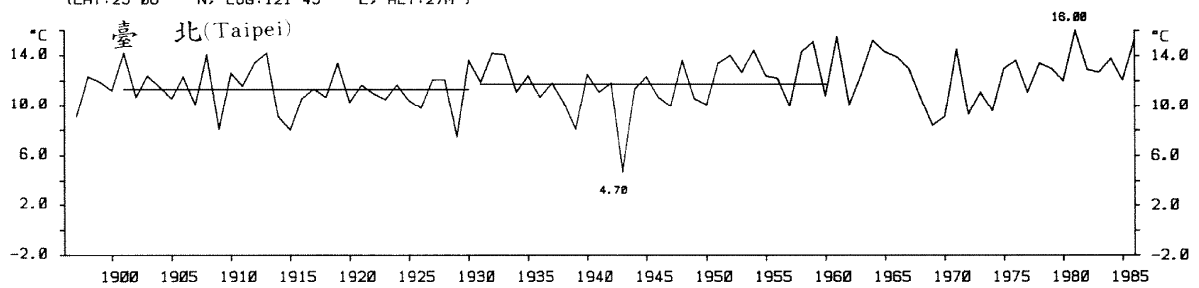

三、月(年)絕對最低溫度歷年變化

3.Long Period Variation of Absolute Min. Temperature, Monthly and Annual

STN.: 46699 JUL. ABSOLUTE MINIMUM TEMPERATURE YEAR: 1911-1986 UNIT: 0.1C
 (LAT: 23°50' "N, LOG: 121°37' "E, ALT: 17M)