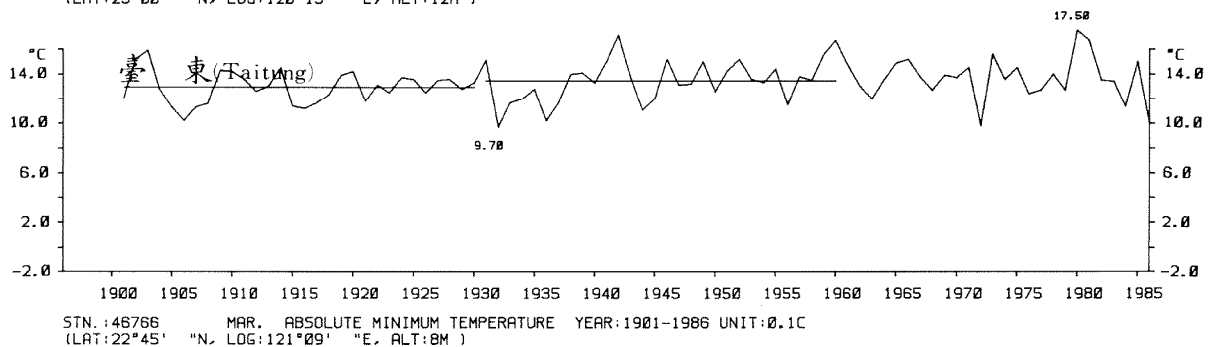

三、月(年)絕對最低溫度歷年變化

3.Long Period Variation of Absolute Min. Temperature, Monthly and Annual

STN.: 46699 JUL. ABSOLUTE MINIMUM TEMPERATURE YEAR: 1911-1986 UNIT: 0.1C
 (LAT: 23°50' "N, LOG: 121°37' "E, ALT: 17M)