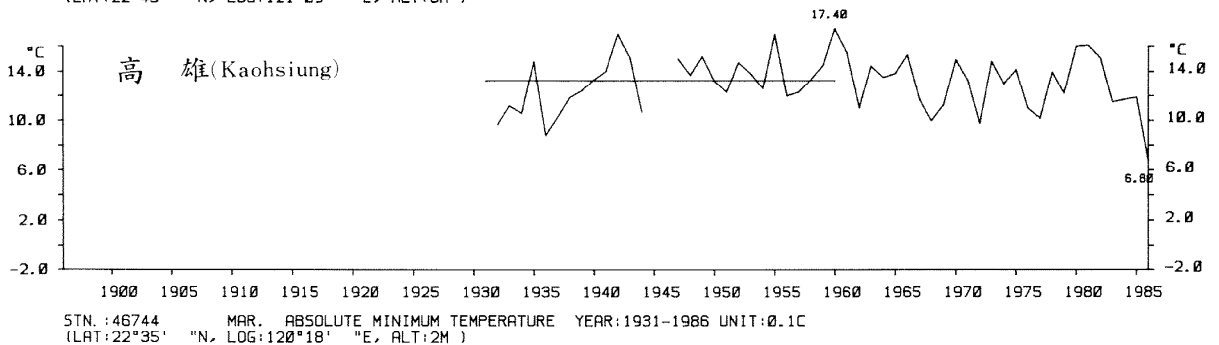

三、月(年)絕對最低溫度歷年變化

3.Long Period Variation of Absolute Min. Temperature, Monthly and Annual

STN.: 46699 JUL. ABSOLUTE MINIMUM TEMPERATURE YEAR: 1911-1986 UNIT: 0.1C
 (LAT: 23°50' "N, LOG: 121°37' "E, ALT: 17M)