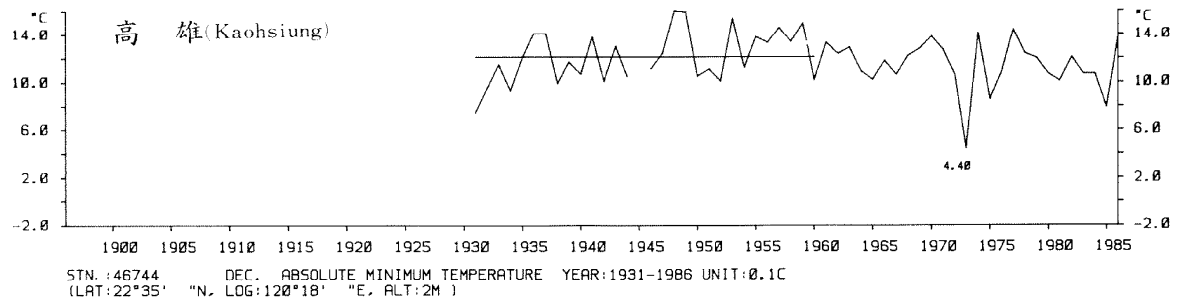

STN.:46744 SEP. ABSOLUTE MINIMUM TEMPERATURE YEAR:1931-1986 UNIT:0.1C
 (LAT:22°35' "N, LOG:120°18' "E, ALT:2M)

STN.:46754 DEC. ABSOLUTE MINIMUM TEMPERATURE YEAR:1940-1986 UNIT:0.1C
(LAT:22°21' "N, LOG:120°54' "E, ALT:7M)