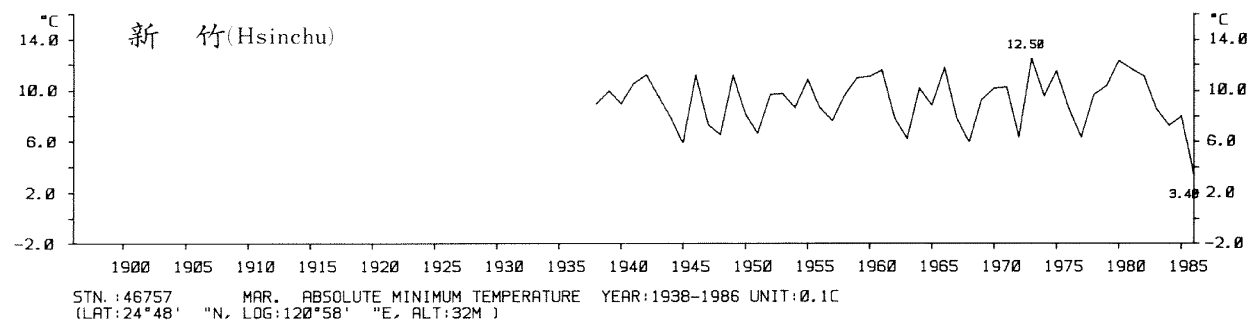

三、月(年)絕對最低溫度歷年變化

3.Long Period Variation of Absolute Min. Temperature, Monthly and Annual

STN.: 46699 JUL. ABSOLUTE MINIMUM TEMPERATURE YEAR: 1911-1986 UNIT: 0.1C
 (LAT: 23°50' "N, LOG: 121°37' "E, ALT: 17M)