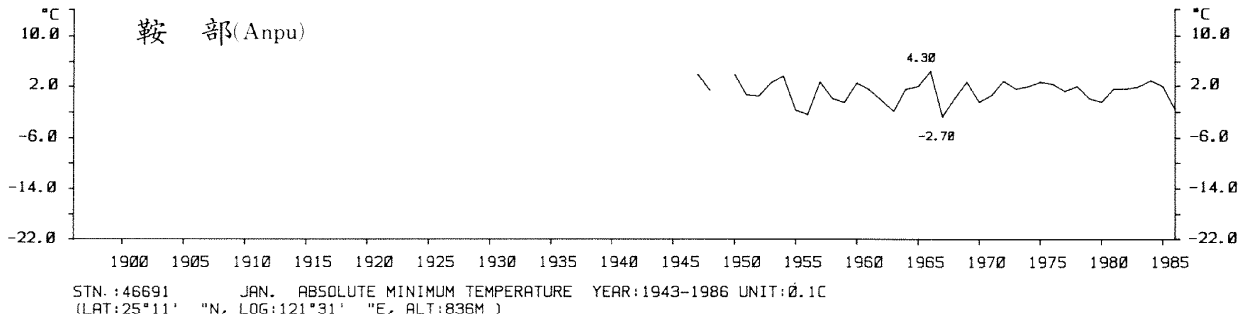

三、月(年)絕對最低溫度歷年變化

3.Long Period Variation of Absolute Min. Temperature, Monthly and Annual

STN.: 46699 JUL. ABSOLUTE MINIMUM TEMPERATURE YEAR: 1911-1986 UNIT: 0.1C
 (LAT: 23°50' "N, LOG: 121°37' "E, ALT: 17M)