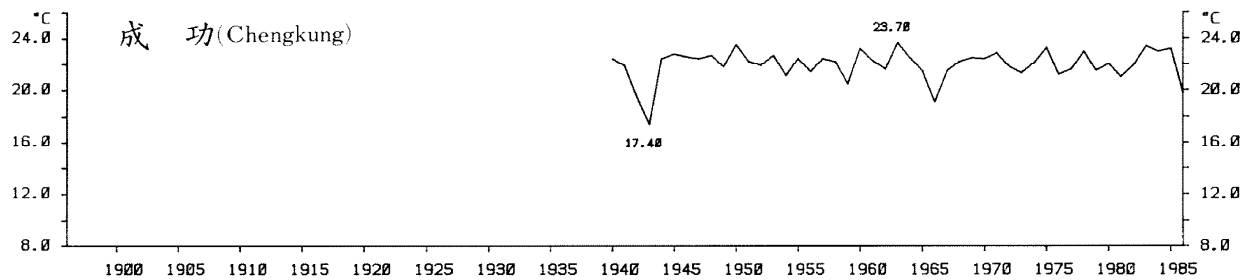

STN.:46761 SEP. ABSOLUTE MINIMUM TEMPERATURE YEAR:1932-1986 UNIT:0.1C
(LAT:23°06' "N, LOG:121°22' "E, ALT:32M)