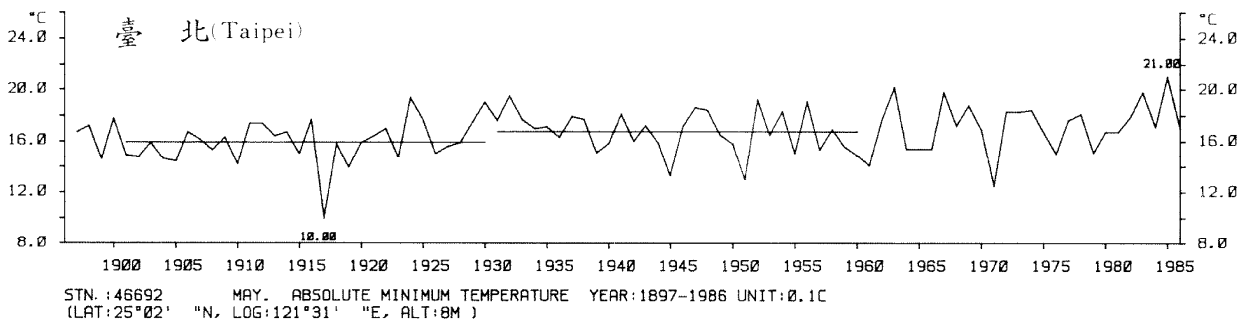

三、月(年)絕對最低溫度歷年變化

3.Long Period Variation of Absolute Min. Temperature, Monthly and Annual

STN.: 46699 JUL. ABSOLUTE MINIMUM TEMPERATURE YEAR: 1911-1986 UNIT: 0.1C
 (LAT: 23°50' "N, LOG: 121°37' "E, ALT: 17M)