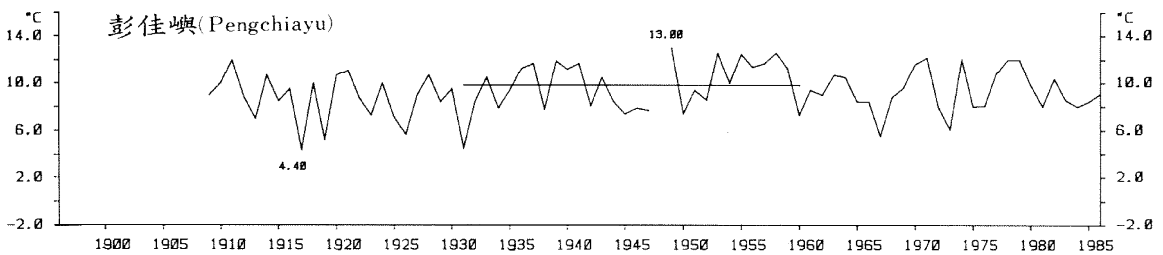

STN.:46695 DEC. ABSOLUTE MINIMUM TEMPERATURE YEAR:1909-1986 UNIT:0.1C
(LAT:25°38' "N, LOG:122°04' "E, ALT:99M)