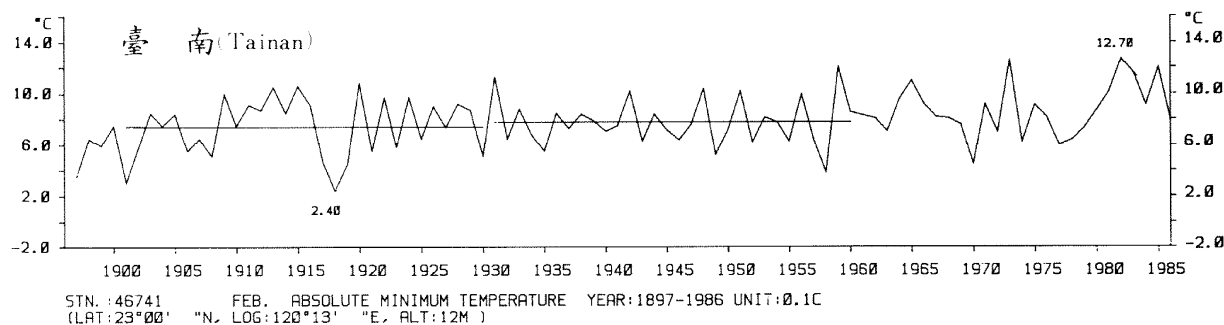

三、月(年)絕對最低溫度歷年變化

3.Long Period Variation of Absolute Min. Temperature, Monthly and Annual

STN.: 46699 JUL. ABSOLUTE MINIMUM TEMPERATURE YEAR: 1911-1986 UNIT: 0.1C
 (LAT: 23°50' "N, LOG: 121°37' "E, ALT: 17M)