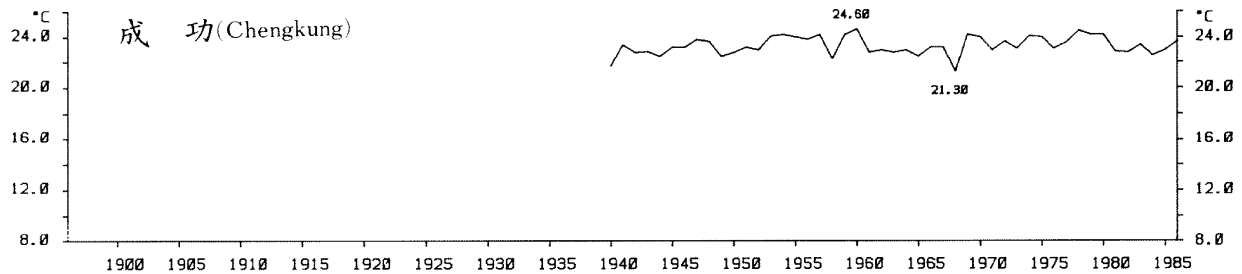

STN.: 46761 JUL. ABSOLUTE MINIMUM TEMPERATURE YEAR: 1932-1986 UNIT: 0.1C
(LAT: 23°06' "N, LOG: 121°22' "E, ALT: 32M)