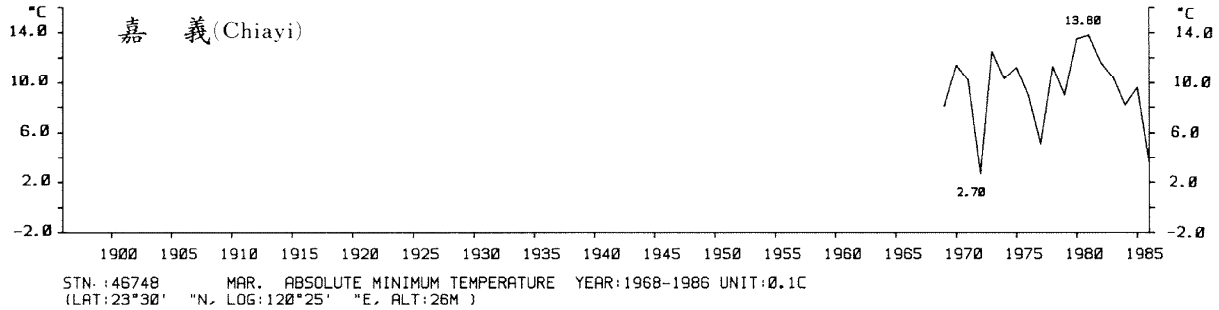

三、月(年)絕對最低溫度歷年變化

3.Long Period Variation of Absolute Min. Temperature, Monthly and Annual

STN.: 46699 JUL. ABSOLUTE MINIMUM TEMPERATURE YEAR: 1911-1986 UNIT: 0.1C
 (LAT: 23°50' "N, LOG: 121°37' "E, ALT: 17M)