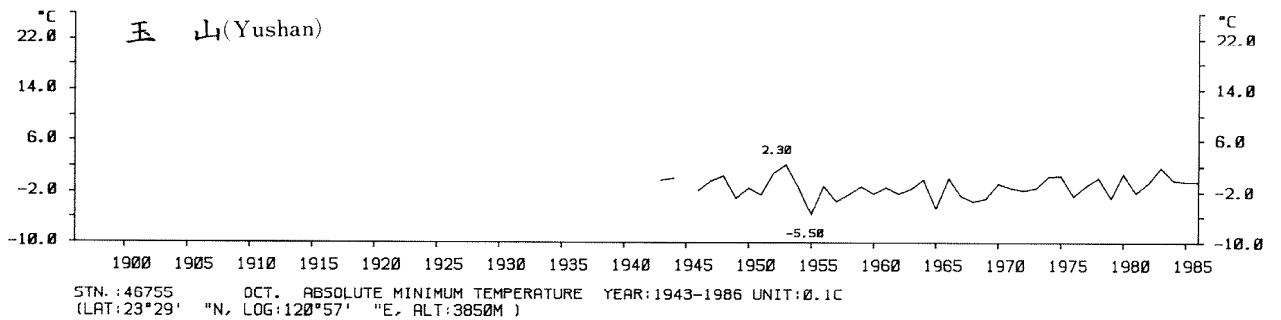

STN.:46744 SEP. ABSOLUTE MINIMUM TEMPERATURE YEAR:1931-1986 UNIT:0.1C
 (LAT:22°35' "N, LOG:120°18' "E, ALT:2M)

STN.:46754 DEC. ABSOLUTE MINIMUM TEMPERATURE YEAR:1940-1986 UNIT:0.1C
(LAT:22°21' "N, LOG:120°54' "E, ALT:7M)