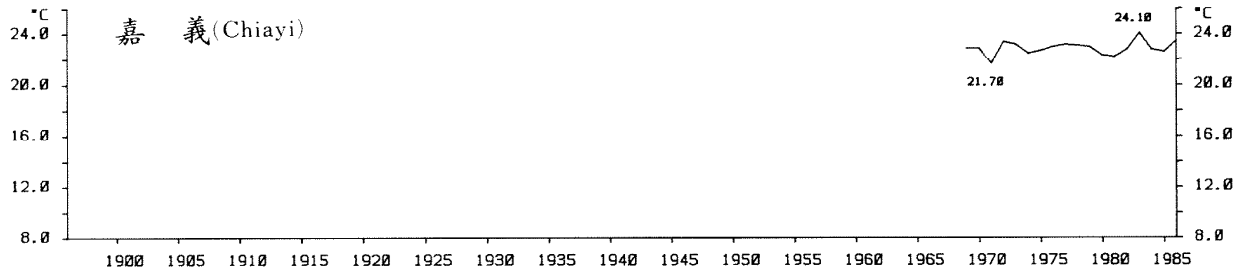

三、月(年)絕對最低溫度歷年變化

3.Long Period Variation of Absolute Min. Temperature, Monthly and Annual

STN.: 46699 JUL. ABSOLUTE MINIMUM TEMPERATURE YEAR: 1911-1986 UNIT: 0.1C
 (LAT: 23°50' "N, LOG: 121°37' "E, ALT: 17M)