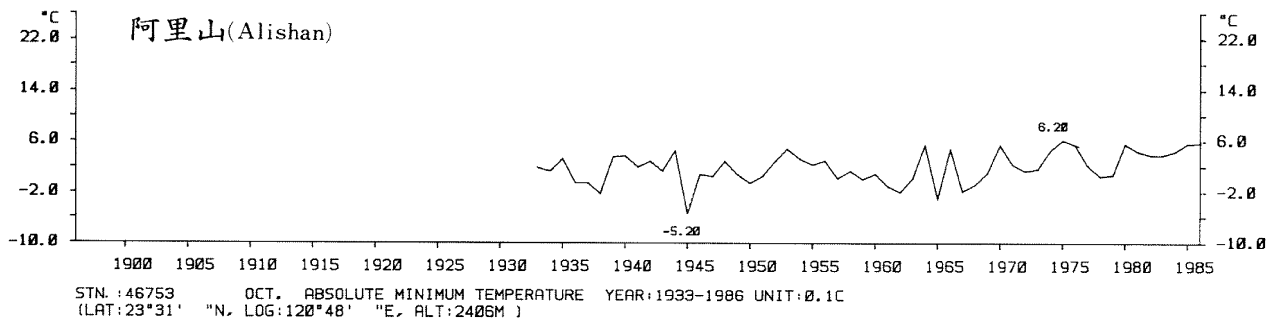

STN.:46744 SEP. ABSOLUTE MINIMUM TEMPERATURE YEAR:1931-1986 UNIT:0.1C
 (LAT:22°35' "N, LOG:120°18' "E, ALT:2M)

STN.:46754 DEC. ABSOLUTE MINIMUM TEMPERATURE YEAR:1940-1986 UNIT:0.1C
(LAT:22°21' "N, LOG:120°54' "E, ALT:7M)