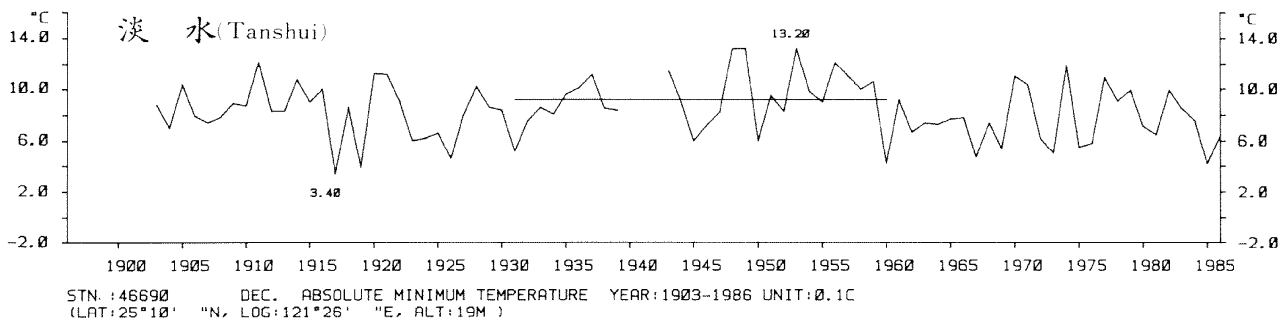

STN.:46744 SEP. ABSOLUTE MINIMUM TEMPERATURE YEAR:1931-1986 UNIT:0.1C
 (LAT:22°35' "N, LOG:120°18' "E, ALT:2M)

STN.:46754 DEC. ABSOLUTE MINIMUM TEMPERATURE YEAR:1940-1986 UNIT:0.1C
(LAT:22°21' "N, LOG:120°54' "E, ALT:7M)