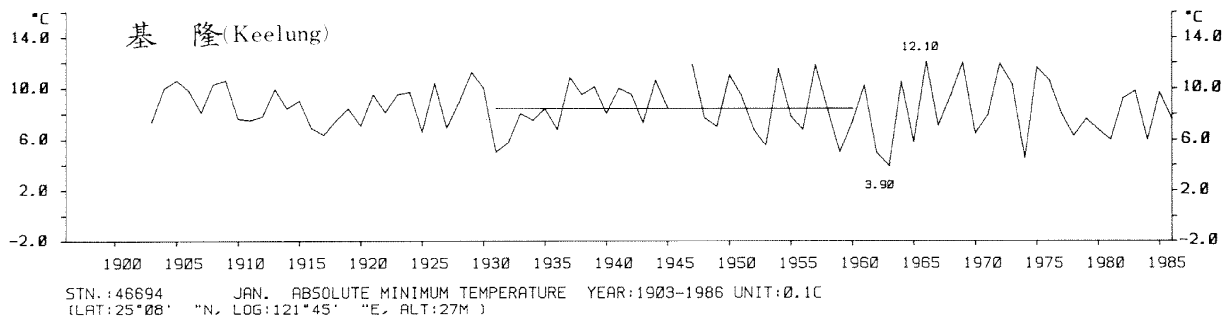

三、月(年)絕對最低溫度歷年變化

3.Long Period Variation of Absolute Min. Temperature, Monthly and Annual

STN.: 46699 JUL. ABSOLUTE MINIMUM TEMPERATURE YEAR: 1911-1986 UNIT: 0.1C
 (LAT: 23°50' "N, LOG: 121°37' "E, ALT: 17M)