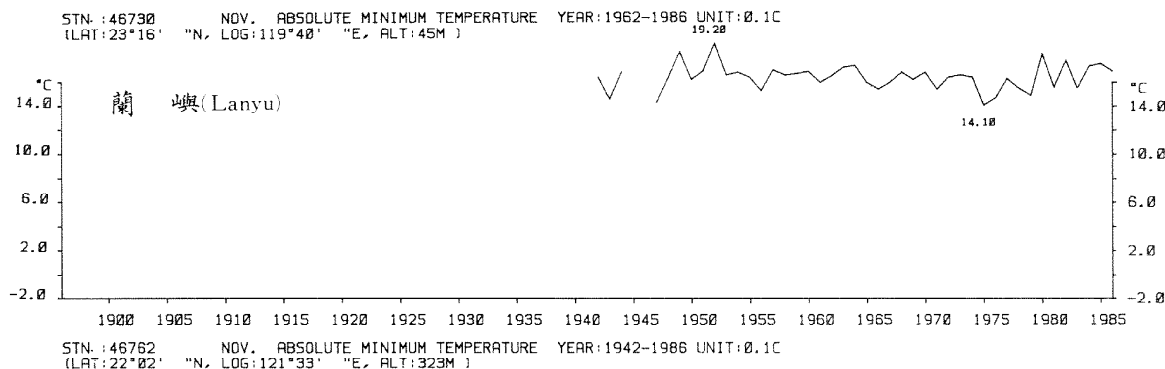

STN.:46744 SEP. ABSOLUTE MINIMUM TEMPERATURE YEAR:1931-1986 UNIT:0.1C
 (LAT:22°35' "N, LOG:120°18' "E, ALT:2M)

STN.:46754 DEC. ABSOLUTE MINIMUM TEMPERATURE YEAR:1940-1986 UNIT:0.1C
(LAT:22°21' "N, LOG:120°54' "E, ALT:7M)

STN.:46759 DEC. ABSOLUTE MINIMUM TEMPERATURE YEAR:1897-1986 UNIT:0.1C
(LAT:22°00' "N, LOG:120°45' "E, ALT:22M)

STN.:46695 DEC. ABSOLUTE MINIMUM TEMPERATURE YEAR:1909-1986 UNIT:0.1C
(LAT:25°38' "N, LOG:122°04' "E, ALT:99M)