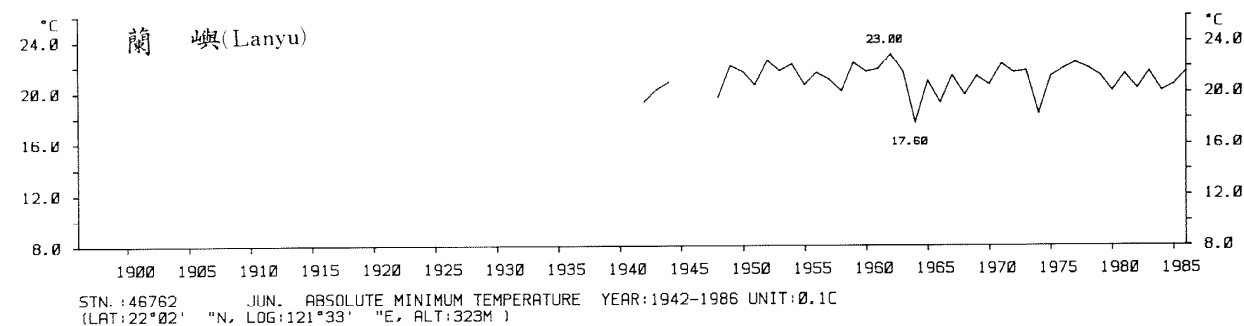

三、月(年)絕對最低溫度歷年變化

3.Long Period Variation of Absolute Min. Temperature, Monthly and Annual

STN.: 46699 JUL. ABSOLUTE MINIMUM TEMPERATURE YEAR: 1911-1986 UNIT: 0.1C
 (LAT: 23°50' "N, LOG: 121°37' "E, ALT: 17M)

STN.: 46741 JUL. ABSOLUTE MINIMUM TEMPERATURE YEAR: 1897-1986 UNIT: 0.1C
 (LAT: 23°00' "N, LOG: 120°13' "E, ALT: 12M)

STN.: 46766 JUL. ABSOLUTE MINIMUM TEMPERATURE YEAR: 1901-1986 UNIT: 0.1C
 (LAT: 22°45' "N, LOG: 121°09' "E, ALT: 8M)