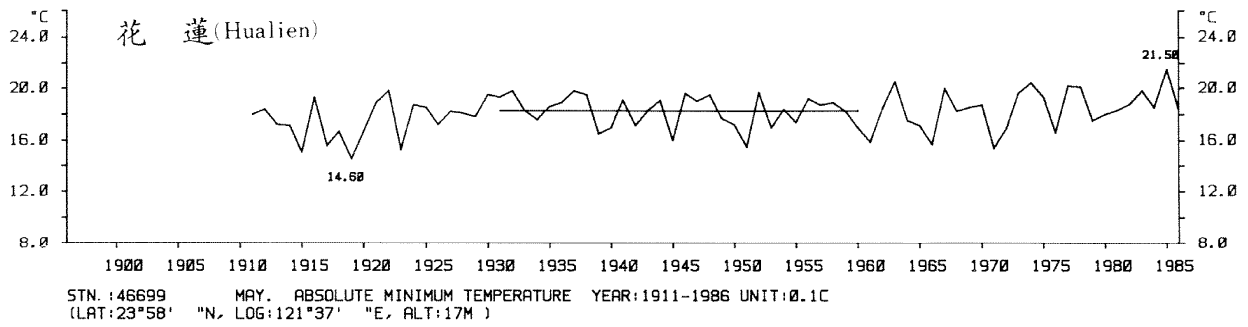

三、月(年)絕對最低溫度歷年變化

3.Long Period Variation of Absolute Min. Temperature, Monthly and Annual

STN.: 46699 JUL. ABSOLUTE MINIMUM TEMPERATURE YEAR: 1911-1986 UNIT: 0.1C
 (LAT: 23°50' "N, LOG: 121°37' "E, ALT: 17M)