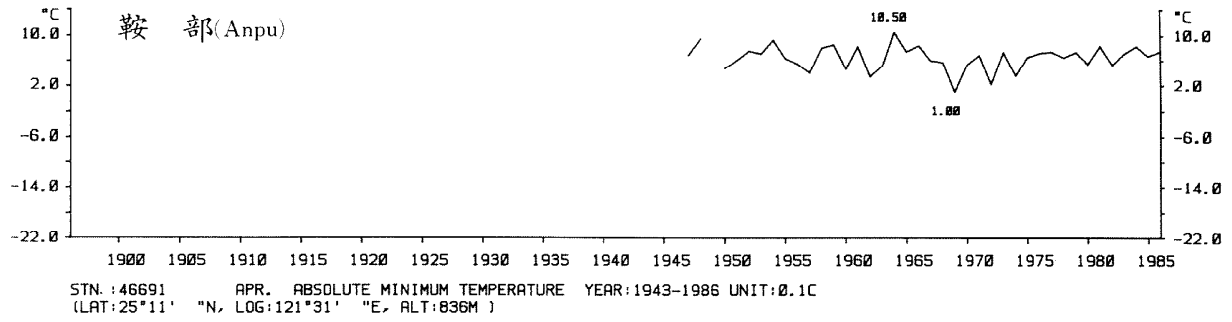

三、月(年)絕對最低溫度歷年變化

3.Long Period Variation of Absolute Min. Temperature, Monthly and Annual

STN.: 46699 JUL. ABSOLUTE MINIMUM TEMPERATURE YEAR: 1911-1986 UNIT: 0.1C
 (LAT: 23°50' "N, LOG: 121°37' "E, ALT: 17M)