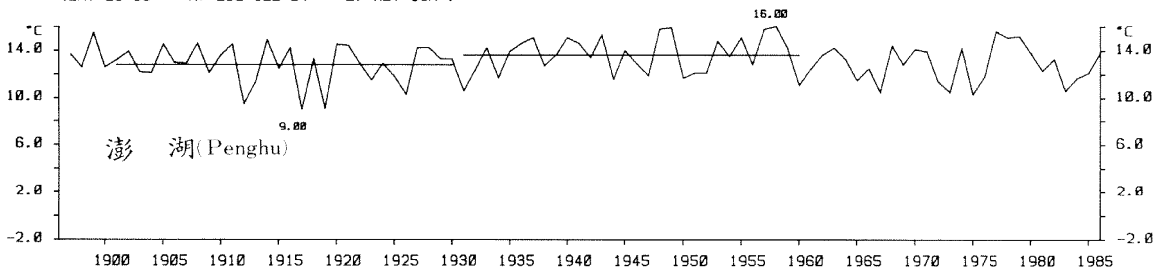

STN.:46735 DEC. ABSOLUTE MINIMUM TEMPERATURE YEAR:1897-1986 UNIT:0.1C
(LAT:23°32' "N, LOG:119°33' "E, ALT:9M)