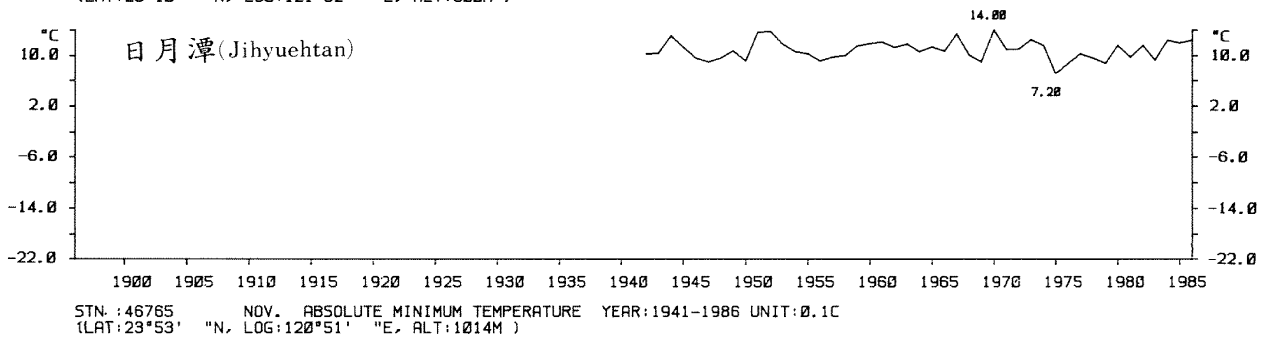

STN.:46744 SEP. ABSOLUTE MINIMUM TEMPERATURE YEAR:1931-1986 UNIT:0.1C
 (LAT:22°35' "N, LOG:120°18' "E, ALT:2M)

STN.:46754 DEC. ABSOLUTE MINIMUM TEMPERATURE YEAR:1940-1986 UNIT:0.1C
(LAT:22°21' "N, LOG:120°54' "E, ALT:7M)