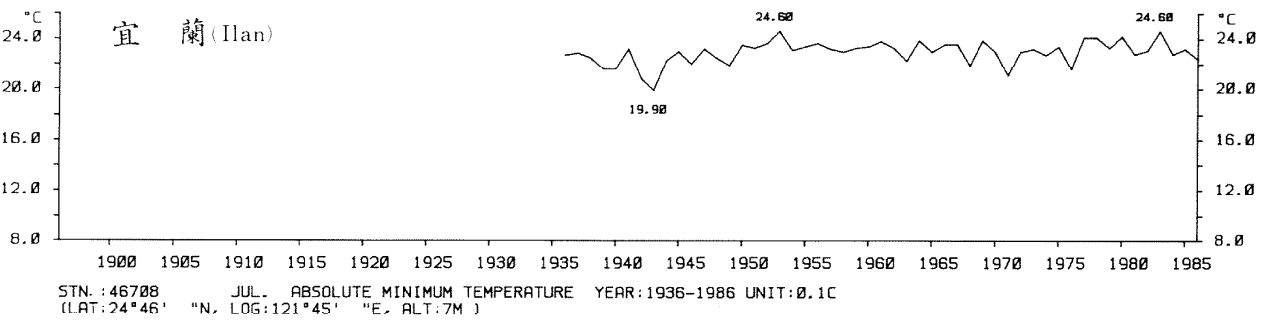

三、月(年)絕對最低溫度歷年變化

3.Long Period Variation of Absolute Min. Temperature, Monthly and Annual

STN.: 46699 JUL. ABSOLUTE MINIMUM TEMPERATURE YEAR: 1911-1986 UNIT: 0.1C
 (LAT: 23°50' "N, LOG: 121°37' "E, ALT: 17M)

STN.: 46741 JUL. ABSOLUTE MINIMUM TEMPERATURE YEAR: 1897-1986 UNIT: 0.1C
 (LAT: 23°00' "N, LOG: 120°13' "E, ALT: 12M)

STN.: 46766 JUL. ABSOLUTE MINIMUM TEMPERATURE YEAR: 1901-1986 UNIT: 0.1C
 (LAT: 22°45' "N, LOG: 121°09' "E, ALT: 8M)