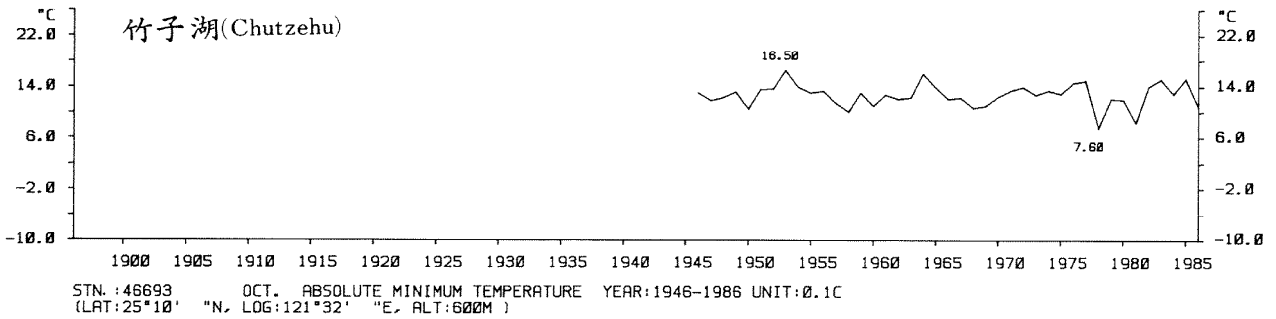

STN.:46744 SEP. ABSOLUTE MINIMUM TEMPERATURE YEAR:1931-1986 UNIT:0.1C
 (LAT:22°35' "N, LOG:120°18' "E, ALT:2M)

STN.:46754 DEC. ABSOLUTE MINIMUM TEMPERATURE YEAR:1940-1986 UNIT:0.1C
(LAT:22°21' "N, LOG:120°54' "E, ALT:7M)