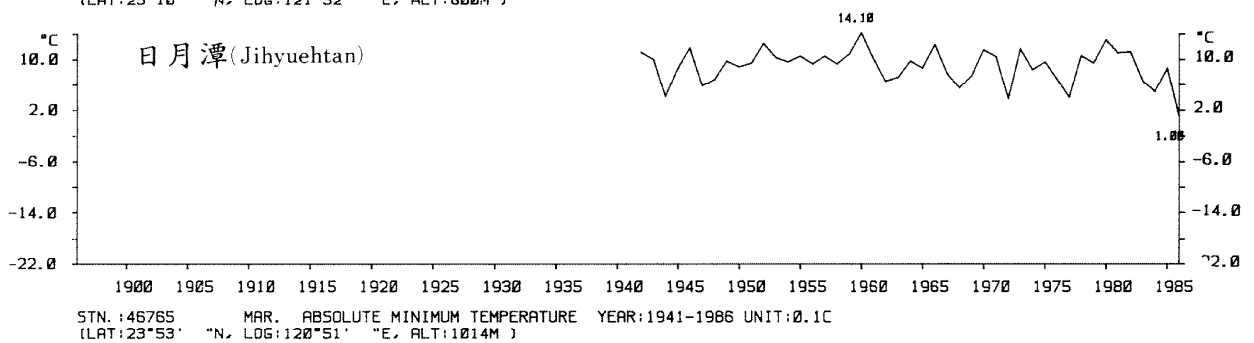

三、月(年)絕對最低溫度歷年變化

3.Long Period Variation of Absolute Min. Temperature, Monthly and Annual

STN.: 46699 JUL. ABSOLUTE MINIMUM TEMPERATURE YEAR: 1911-1986 UNIT: 0.1C
 (LAT: 23°50' "N, LOG: 121°37' "E, ALT: 17M)