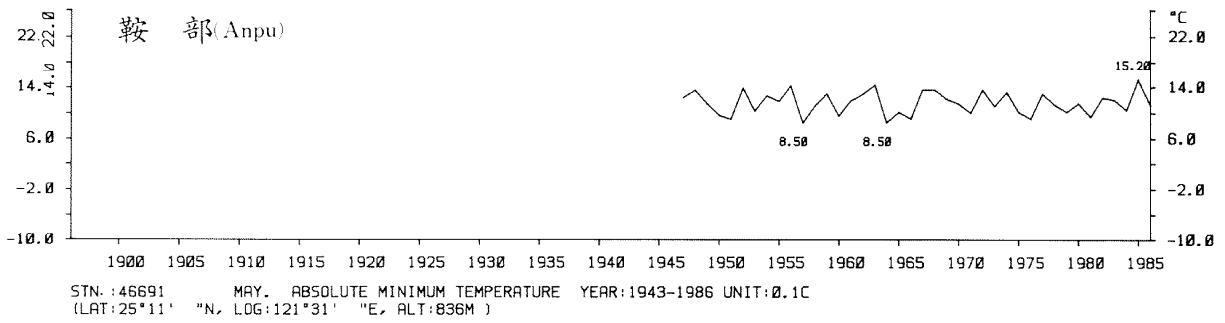

三、月(年)絕對最低溫度歷年變化

3.Long Period Variation of Absolute Min. Temperature, Monthly and Annual

STN.: 46699 JUL. ABSOLUTE MINIMUM TEMPERATURE YEAR: 1911-1986 UNIT: 0.1C
 (LAT: 23°50' "N, LOG: 121°37' "E, ALT: 17M)