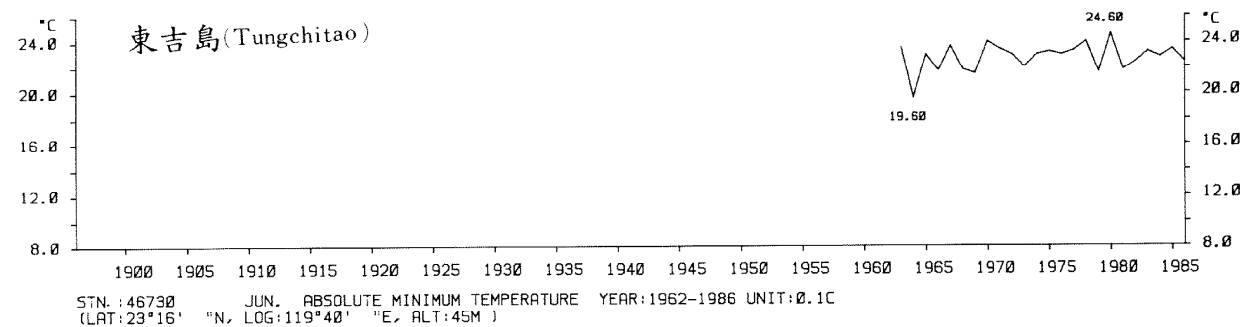

三、月(年)絕對最低溫度歷年變化

3.Long Period Variation of Absolute Min. Temperature, Monthly and Annual

STN.: 46699 JUL. ABSOLUTE MINIMUM TEMPERATURE YEAR: 1911-1986 UNIT: 0.1C
 (LAT: 23°50' "N, LOG: 121°37' "E, ALT: 17M)