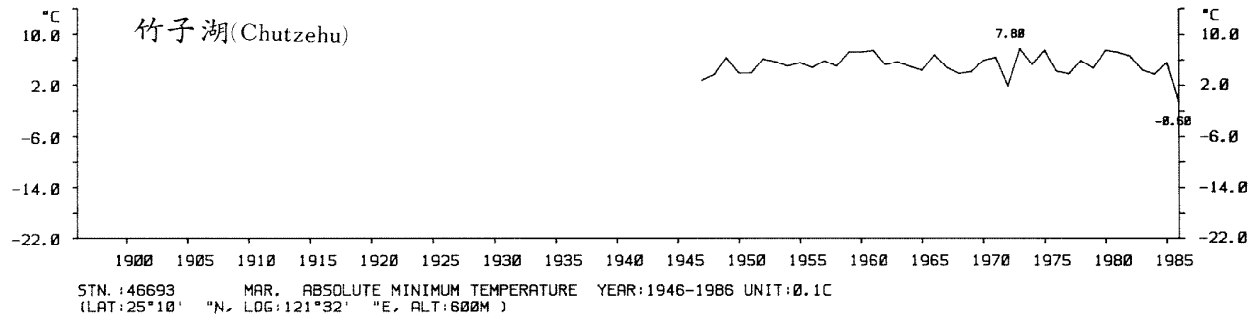

三、月(年)絕對最低溫度歷年變化

3.Long Period Variation of Absolute Min. Temperature, Monthly and Annual

STN.: 46699 JUL. ABSOLUTE MINIMUM TEMPERATURE YEAR: 1911-1986 UNIT: 0.1C
 (LAT: 23°50' "N, LOG: 121°37' "E, ALT: 17M)