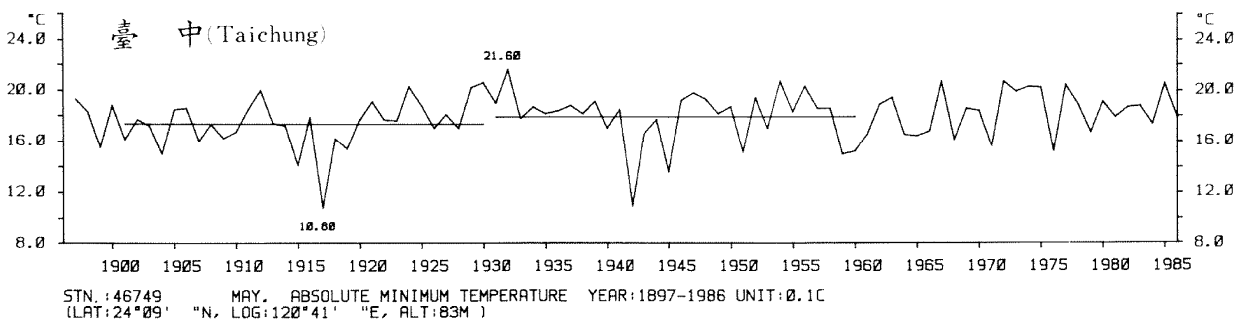

三、月(年)絕對最低溫度歷年變化

3.Long Period Variation of Absolute Min. Temperature, Monthly and Annual

STN.: 46699 JUL. ABSOLUTE MINIMUM TEMPERATURE YEAR: 1911-1986 UNIT: 0.1C
 (LAT: 23°50' "N, LOG: 121°37' "E, ALT: 17M)