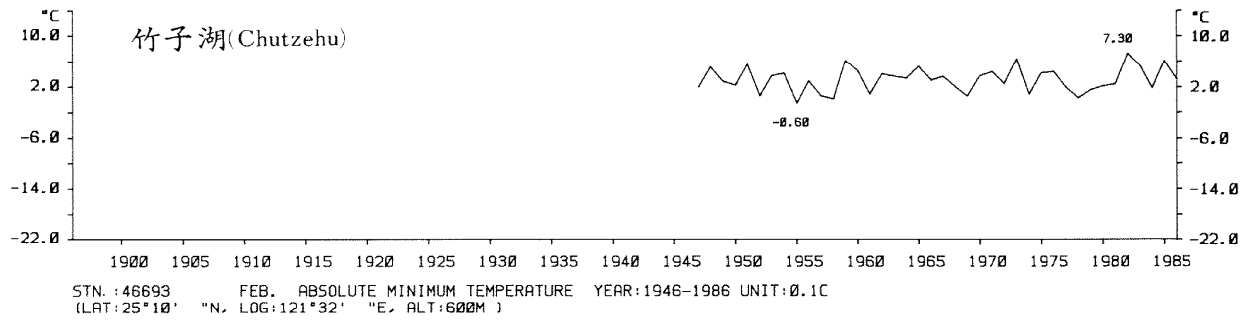

三、月(年)絕對最低溫度歷年變化

3.Long Period Variation of Absolute Min. Temperature, Monthly and Annual

STN.: 46699 JUL. ABSOLUTE MINIMUM TEMPERATURE YEAR: 1911-1986 UNIT: 0.1C
 (LAT: 23°50' "N, LOG: 121°37' "E, ALT: 17M)