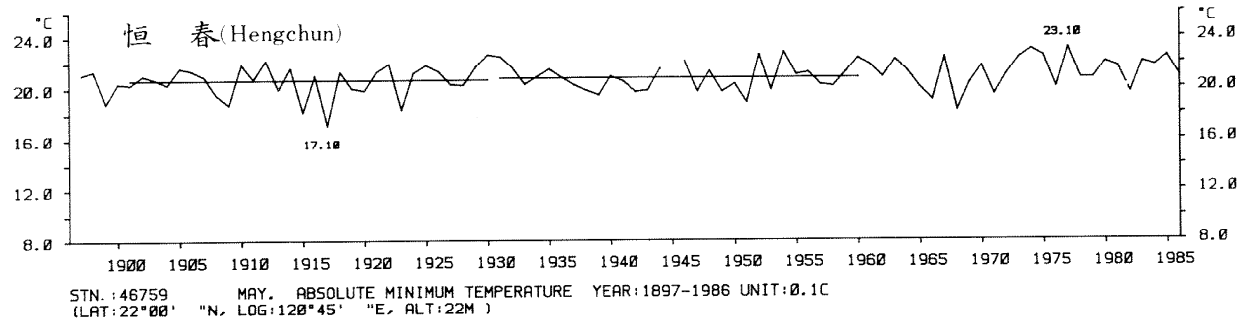

三、月(年)絕對最低溫度歷年變化

3.Long Period Variation of Absolute Min. Temperature, Monthly and Annual

STN.: 46699 JUL. ABSOLUTE MINIMUM TEMPERATURE YEAR: 1911-1986 UNIT: 0.1C
 (LAT: 23°50' "N, LOG: 121°37' "E, ALT: 17M)