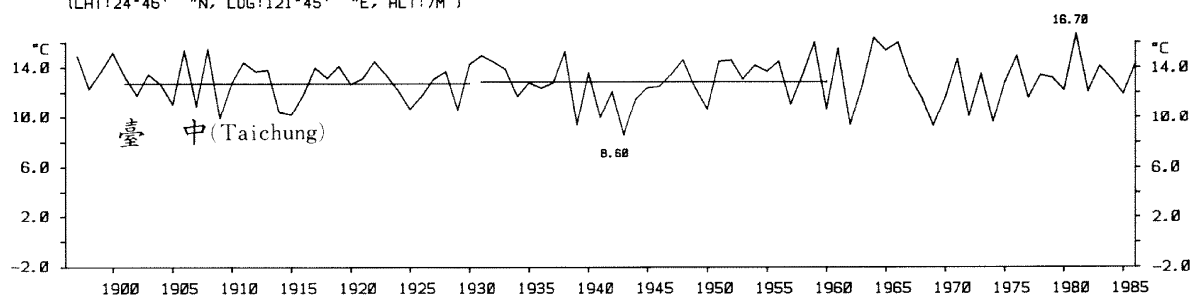

三、月(年)絕對最低溫度歷年變化

3.Long Period Variation of Absolute Min. Temperature, Monthly and Annual

STN.: 46699 JUL. ABSOLUTE MINIMUM TEMPERATURE YEAR: 1911-1986 UNIT: 0.1C
 (LAT: 23°50' "N, LOG: 121°37' "E, ALT: 17M)