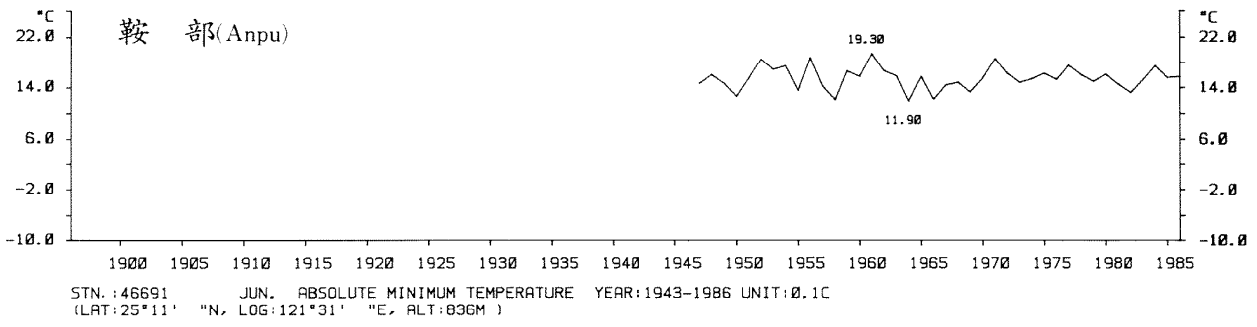

三、月(年)絕對最低溫度歷年變化

3.Long Period Variation of Absolute Min. Temperature, Monthly and Annual

STN.: 46699 JUL. ABSOLUTE MINIMUM TEMPERATURE YEAR: 1911-1986 UNIT: 0.1C
 (LAT: 23°50' "N, LOG: 121°37' "E, ALT: 17M)