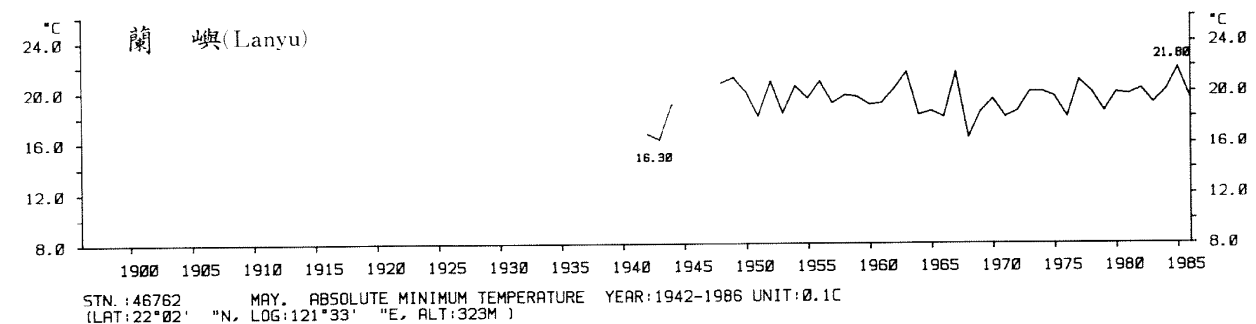

三、月(年)絕對最低溫度歷年變化

3.Long Period Variation of Absolute Min. Temperature, Monthly and Annual

STN.: 46699 JUL. ABSOLUTE MINIMUM TEMPERATURE YEAR: 1911-1986 UNIT: 0.1C
 (LAT: 23°50' "N, LOG: 121°37' "E, ALT: 17M)