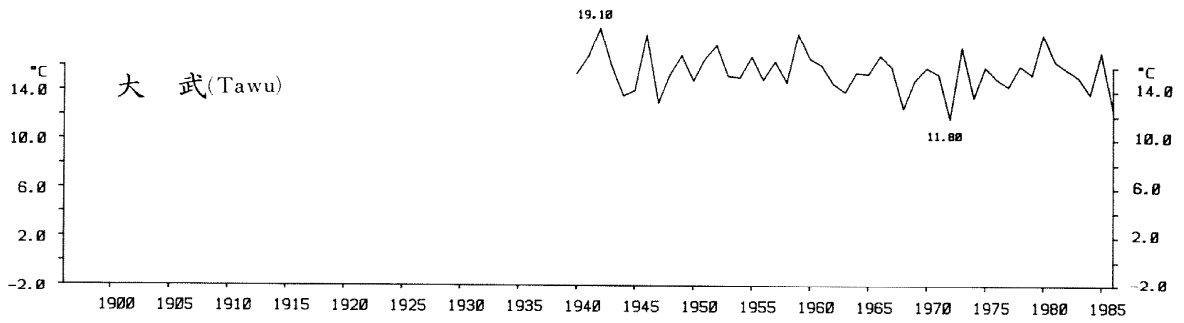

三、月(年)絕對最低溫度歷年變化

3.Long Period Variation of Absolute Min. Temperature, Monthly and Annual

STN.: 46699 JUL. ABSOLUTE MINIMUM TEMPERATURE YEAR: 1911-1986 UNIT: 0.1C
 (LAT: 23°50' "N, LOG: 121°37' "E, ALT: 17M)