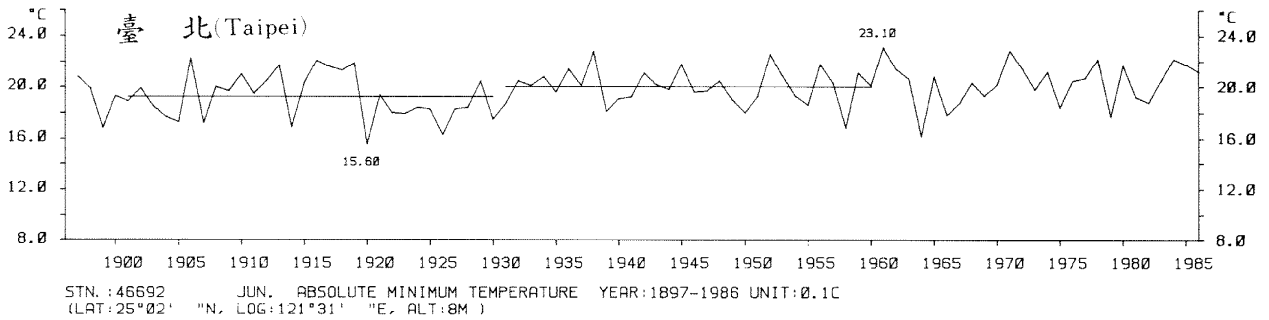

三、月(年)絕對最低溫度歷年變化

3.Long Period Variation of Absolute Min. Temperature, Monthly and Annual

STN.: 46699 JUL. ABSOLUTE MINIMUM TEMPERATURE YEAR: 1911-1986 UNIT: 0.1C
 (LAT: 23°50' "N, LOG: 121°37' "E, ALT: 17M)