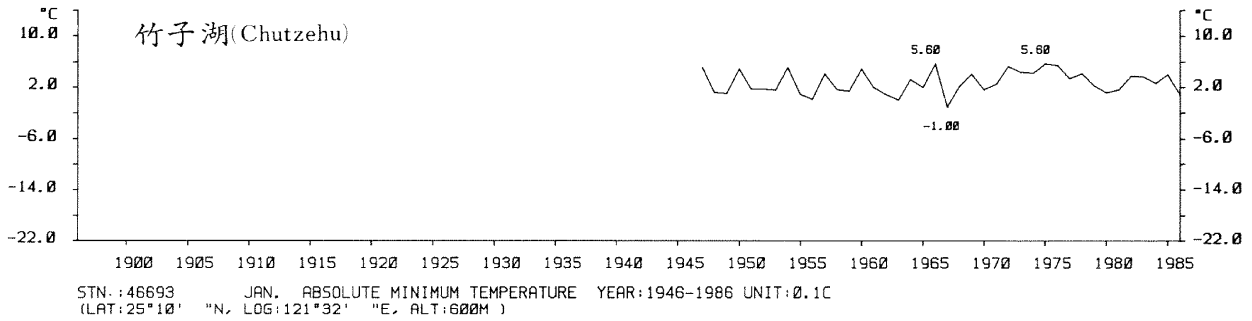

三、月(年)絕對最低溫度歷年變化

3.Long Period Variation of Absolute Min. Temperature, Monthly and Annual

STN.: 46699 JUL. ABSOLUTE MINIMUM TEMPERATURE YEAR: 1911-1986 UNIT: 0.1C
 (LAT: 23°50' "N, LOG: 121°37' "E, ALT: 17M)