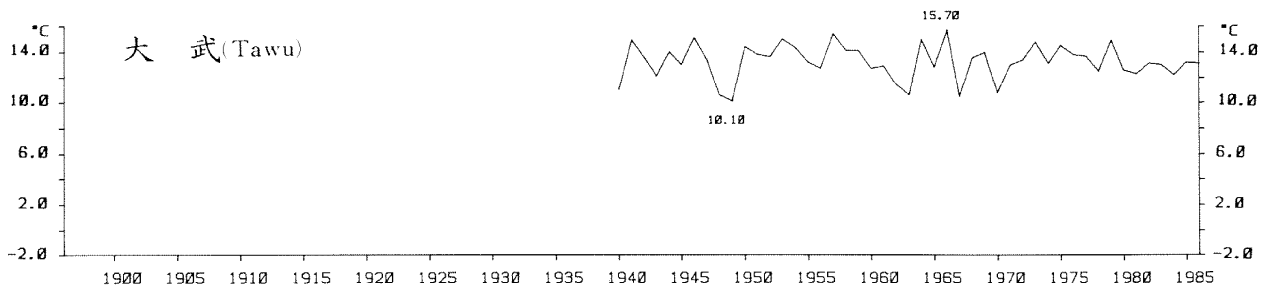

三、月(年)絕對最低溫度歷年變化

3.Long Period Variation of Absolute Min. Temperature, Monthly and Annual

STN.: 46699 JUL. ABSOLUTE MINIMUM TEMPERATURE YEAR: 1911-1986 UNIT: 0.1C
 (LAT: 23°50' "N, LOG: 121°37' "E, ALT: 17M)