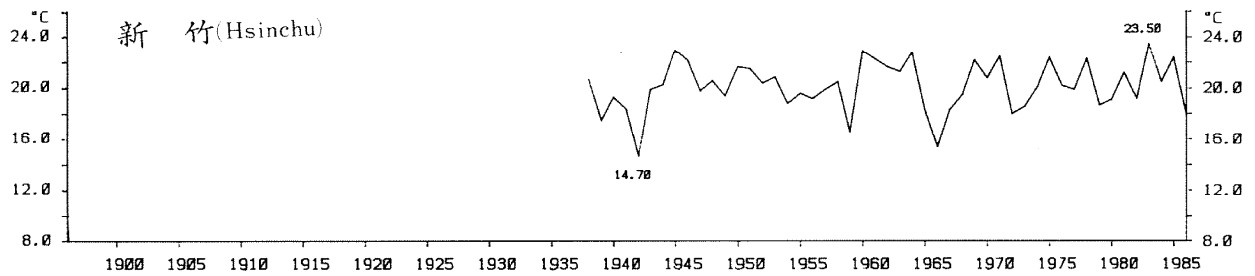

STN.: 46744 JUL. ABSOLUTE MINIMUM TEMPERATURE YEAR: 1931-1986 UNIT: 0.1C
 (LAT: 22°35' "N, LOG: 120°18' "E, ALT: 2M)

STN.:46699 SEP. ABSOLUTE MINIMUM TEMPERATURE YEAR:1911-1986 UNIT:0.1C
 (LAT:23°58' "N, LOG:121°37' "E, ALT:17M)