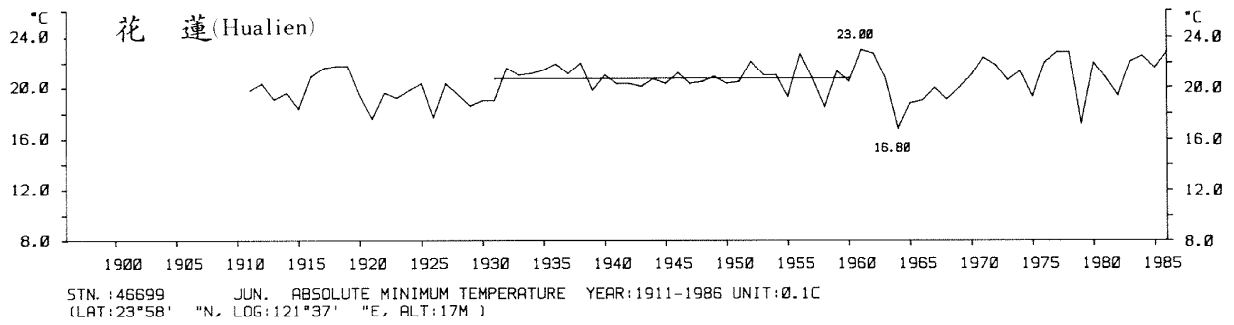

三、月(年)絕對最低溫度歷年變化

3.Long Period Variation of Absolute Min. Temperature, Monthly and Annual

STN.: 46699 JUL. ABSOLUTE MINIMUM TEMPERATURE YEAR: 1911-1986 UNIT: 0.1C
 (LAT: 23°50' "N, LOG: 121°37' "E, ALT: 17M)