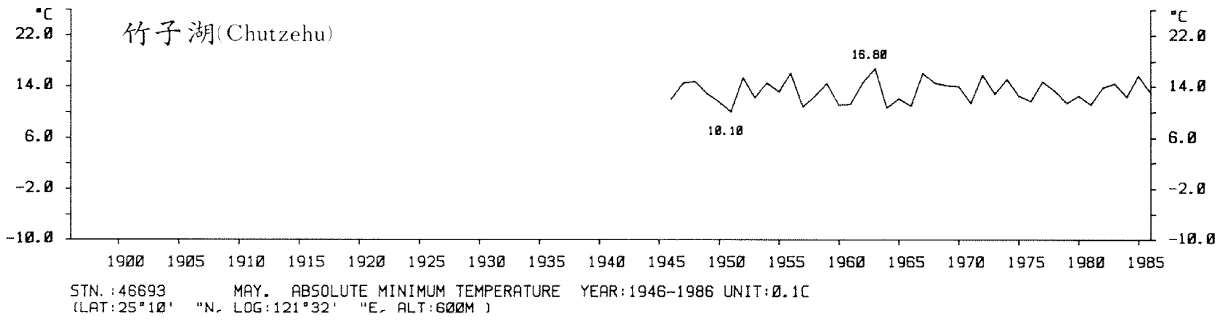

三、月(年)絕對最低溫度歷年變化

3.Long Period Variation of Absolute Min. Temperature, Monthly and Annual

STN.: 46699 JUL. ABSOLUTE MINIMUM TEMPERATURE YEAR: 1911-1986 UNIT: 0.1C
 (LAT: 23°50' "N, LOG: 121°37' "E, ALT: 17M)