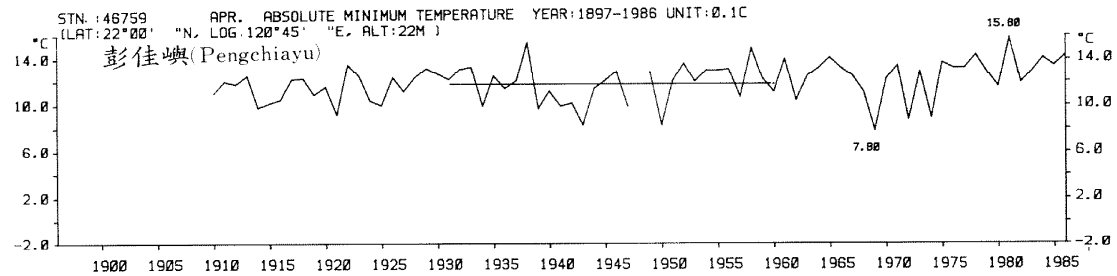

三、月(年)絕對最低溫度歷年變化

3.Long Period Variation of Absolute Min. Temperature, Monthly and Annual

STN.: 46699 JUL. ABSOLUTE MINIMUM TEMPERATURE YEAR: 1911-1986 UNIT: 0.1C
 (LAT: 23°50' "N, LOG: 121°37' "E, ALT: 17M)