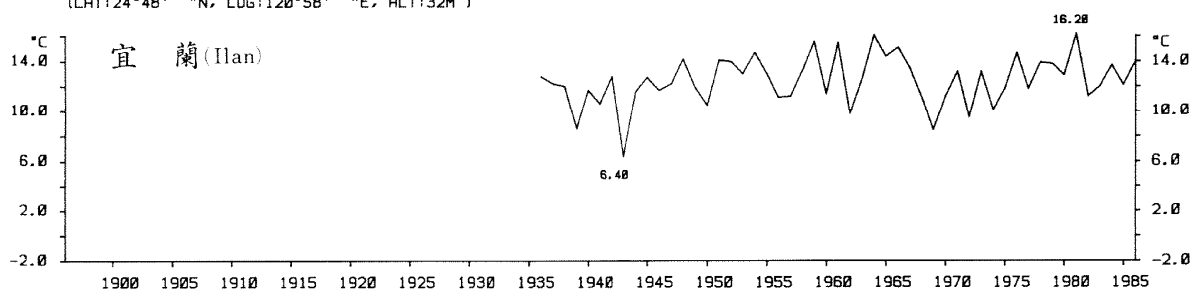

三、月(年)絕對最低溫度歷年變化

3.Long Period Variation of Absolute Min. Temperature, Monthly and Annual

STN.: 46699 JUL. ABSOLUTE MINIMUM TEMPERATURE YEAR: 1911-1986 UNIT: 0.1C
 (LAT: 23°50' "N, LOG: 121°37' "E, ALT: 17M)