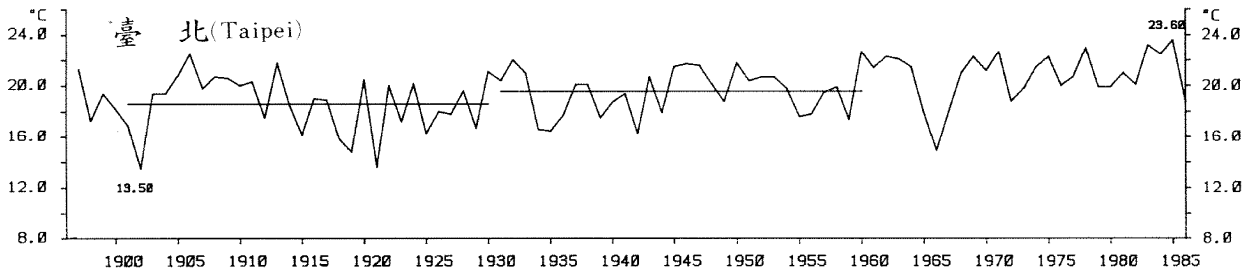

STN.: 46744 JUL. ABSOLUTE MINIMUM TEMPERATURE YEAR: 1931-1986 UNIT: 0.1C
 (LAT: 22°35' "N, LOG: 120°18' "E, ALT: 2M)

STN.:46699 SEP. ABSOLUTE MINIMUM TEMPERATURE YEAR:1911-1986 UNIT:0.1C
 (LAT:23°58' "N, LOG:121°37' "E, ALT:17M)